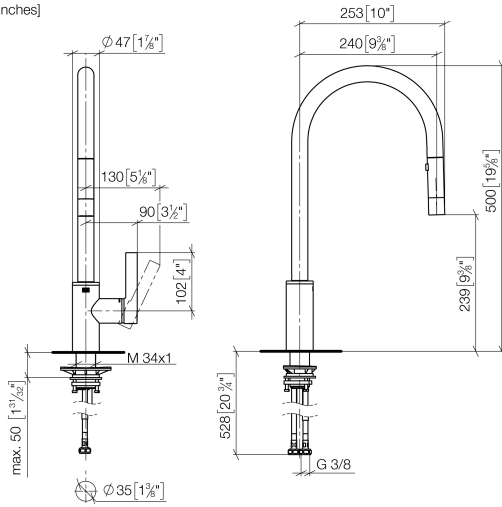

33 870 875

- 240mm projection
- pivatable spout 360°
- Optional swivel limiter available with swivel limiter set 12 823 970 90
- laminar and spray flow
- height of mixer 500 mm
- height up to laminar flow regulator 240 mm
- hole diameter 35 mm
- 1800 mm metal shower hose
- sprayface with anti-scaling system
- max. flow 10.4 l/min at 3 bar flow pressure
- lead-free
- This product can help a building meet the requirements of Green Building Rating Systems, e.g. LEED®, BREEAM®, DGNB

Recommended miscellaneous

Swivel limitation set -

12 823 970 90

Recommended miscellaneous

Strainer waste with control handle - Chrome

10 712 970-00

Recommended miscellaneous

Dispenser without rosette - Chrome

82 424 970-00

33 870 875

mm [inches]

Flow rate chart

Certificates

Belgaqua_21-027- 27_3. LGA_28657. GDV_0400314.

33 870 875

Spare parts list

No.	Item Number	Name	Quantity used	Delivery time
1	90 12 11 148 00-00	shower	1	10
2	04 30 02 120 00-00	hose	1	10
3	90 28 22 304 00-00	spout	1	10
4	09 28 10 160 90	ring	2	2
5	09 18 40 186 90	sleeve	1	2
6	09 30 11 203 90	ring	1	2
7	90 15 05 064 05 90	cartridge	1	2
8	09 14 10 190 90	seal	1	2
9	09 28 30 030-00	cover	1	10
10	09 20 87 020-00	handle	1	10
11	90 31 11 063 00 90	pin	1	2
12	90 31 20 087 00-00	plug	1	10
13	09 14 10 036 90	seal	1	2
14	04 30 04 101 00 90	hose	2	2
15	04 28 20 067 00 90	pipe	1	2
16	04 30 11 040 00 90	fixing set	1	2
17	09 20 93 056 90	insert	1	2
18	90 24 03 253 00 90	adaptor	1	2
19	09 30 03 038 90	hose	1	2
20	04 21 50 010 00 90	accessories	1	2
21	90 30 09 031 00 90	key	1	2