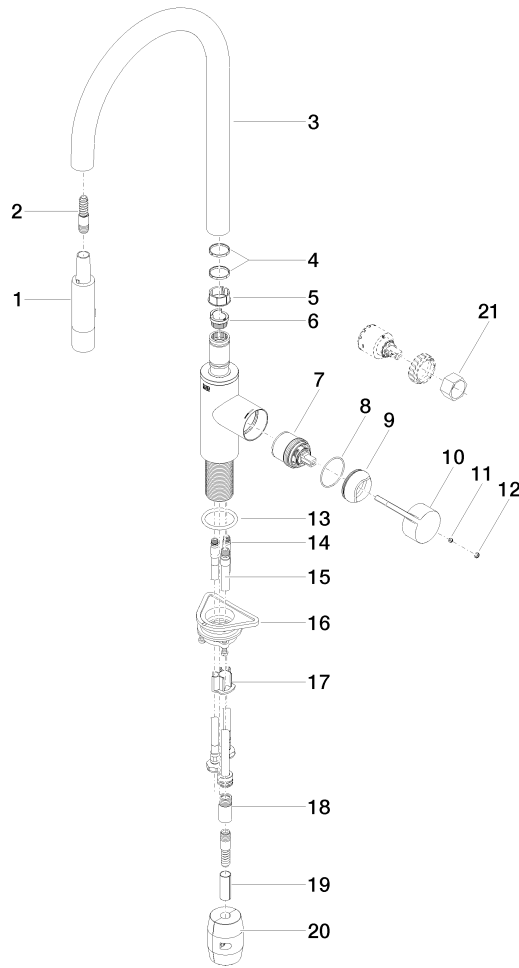

33 870 875

- 240mm projection
- pivatable spout 360°
- Optional swivel limiter available with swivel limiter set 12 823 970 90
- laminar and spray flow
- height of mixer 500 mm
- height up to laminar flow regulator 240 mm
- hole diameter 35 mm
- 1800 mm metal shower hose
- sprayface with anti-scaling system
- max. flow 10.4 l/min at 3 bar flow pressure
- lead-free
- This product can help a building meet the requirements of Green Building Rating Systems, e.g. LEED®, BREEAM®, DGNB

Recommended miscellaneous

Swivel limitation set -

12 823 970 90

Recommended miscellaneous

Strainer waste with control handle - Chrome

10 712 970-00

Recommended miscellaneous

Dispenser without rosette - Chrome

82 424 970-00

33 870 875

mm [inches]

Flow rate chart

Certificates

Belgaqua_21-027- 27_3. LGA_28657. GDV_0400314.

33 870 875

Spare parts list

No.	Item Number	Name	Quantity used	Delivery time
1	90 12 11 148 00-00	shower	1	10
2	04 30 02 120 00-00	hose	1	10
3	90 28 22 304 00-00	spout	1	10
4	09 28 10 160 90	ring	2	2
5	09 18 40 186 90	sleeve	1	2
6	09 30 11 203 90	ring	1	2
7	90 15 05 064 05 90	cartridge	1	2
8	09 14 10 190 90	seal	1	2
9	09 28 30 030-00	cover	1	10
10	09 20 87 020-00	handle	1	10
11	90 31 11 063 00 90	pin	1	2
12	90 31 20 087 00-00	plug	1	10
13	09 14 10 036 90	seal	1	2
14	04 30 04 101 00 90	hose	2	2
15	04 28 20 067 00 90	pipe	1	2
16	04 30 11 040 00 90	fixing set	1	2
17	09 20 93 056 90	insert	1	2
18	90 24 03 253 00 90	adaptor	1	2
19	09 30 03 038 90	hose	1	2
20	04 21 50 010 00 90	accessories	1	2
21	90 30 09 031 00 90	key	1	2