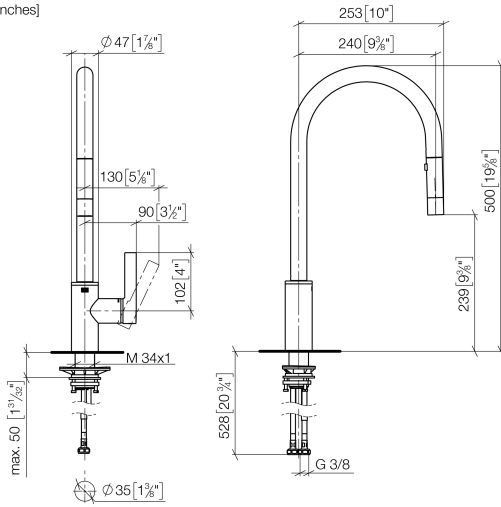

33 870 875

- 240mm projection
- pivotable spout 360°
- Optional swivel limiter available with swivel limiter set 12 823 970 90
- laminar and spray flow
- height of mixer 500 mm
- height up to laminar flow regulator 240 mm
- hole diameter 35 mm
- 1800 mm metal shower hose
- sprayface with anti-scaling system
- max. flow 10.4 l/min at 3 bar flow pressure
- lead-free
- This product can help a building meet the requirements of Green Building Rating Systems, e.g. LEED®, BREEAM®, DGNB

Recommended miscellaneous

	Swivel limitation set -	12 823 970 90
-------------------------------------------------------------------------------------	--------------------------------	---------------

Recommended miscellaneous

33 870 875

mm [inches]

Flow rate chart

Codes & Standards

DIN 4109

EN 1717

Executive Order
no. 1007

ISO 3822