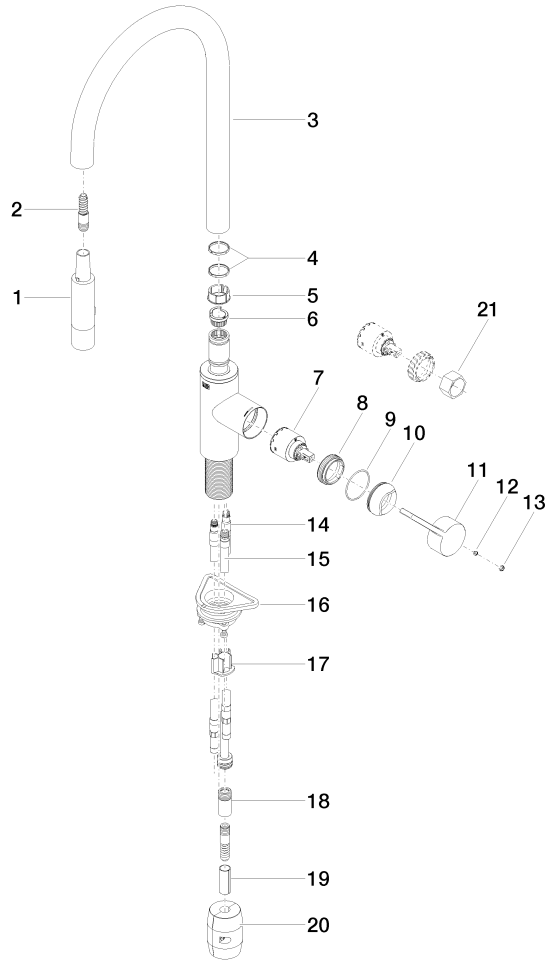

33 870 875

- 240mm projection
- pivotable spout 360°
- Optional swivel limiter available with swivel limiter set 12 823 970 90
- laminar and spray flow
- height of mixer 500 mm
- height up to laminar flow regulator 240 mm
- hole diameter 35 mm
- 1800 mm metal shower hose
- sprayface with anti-scaling system
- max. flow 10.4 l/min at 3 bar flow pressure
- lead-free
- This product can help a building meet the requirements of Green Building Rating Systems, e.g. LEED®, BREEAM®, DGNB

Ü-Zeichen

TARA ULTRA Single-lever mixer Pull-down with spray function - Platinum

TARA ULTRA

33 870 875

Certificates

LGA_28

GDV_0400

Belgaqua_21-027-2

33 870 875

Product version from 2/26/2015 to 1/7/2021

Product version from 1/7/2021 to 5/3/2021

Product version from 5/3/2021 to 6/1/2021

Product version from 6/1/2021

TARA ULTRA Single-lever mixer Pull-down with spray function - Platinum

TARA ULTRA

33 870 875

Spare parts list

Product version from 2/26/2015 to 1/7/2021

Product version from 1/7/2021 to 5/3/2021

Product version from 5/3/2021 to 6/1/2021

Product version from 6/1/2021

No.	Item Number	Name	Quantity used	Delivery time
	90 12 11 148 00-08	shower	23	40