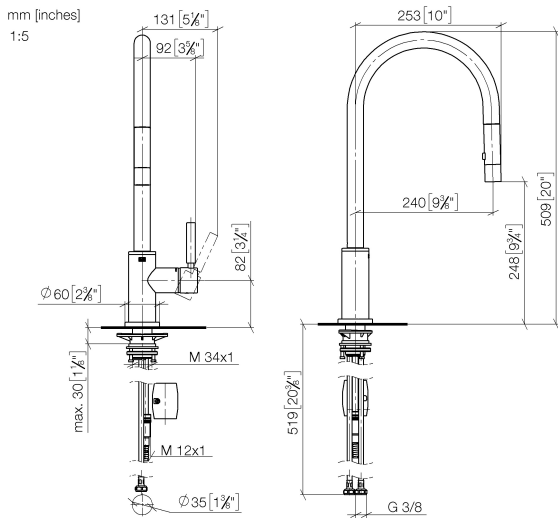

33 870 888

- 240mm projection
- pivotable spout 360°
- Optional swivel limiter available with swivel limiter set 12 823 970 90
- laminar and spray flow
- 1800 mm metal shower hose
- sprayface with anti-scaling system
- max. flow 10.4 l/min at 3 bar flow pressure
- lead-free
- This product can help a building meet the requirements of Green Building Rating Systems, e.g. LEED®, BREEAM®, DGNB

Recommended miscellaneous

Swivel limitation set -

12 823 970 90

Recommended miscellaneous

Strainer waste with control handle - Chrome 10 710 970-00

Recommended miscellaneous

Dispenser with rosette - Chrome 82 444 970-00

33 870 888

Flow rate chart

Certificates

LGA_38636.

Belgaqua_24-005-
27_3.

33 870 888

Spare parts list

No.	Item Number	Name	Quantity used	Delivery time
1	90 12 11 148 00-00	shower	1	10
2	04 30 02 120 00-00	hose	1	10
3	90 28 22 304 00-00	spout	1	10
4	09 28 10 160 90	ring	2	2
5	09 18 40 186 90	sleeve	1	2
6	90 15 05 064 05 90	cartridge	1	2
7	09 14 10 190 90	seal	1	2
8	09 28 30 030-00	cover	1	10
9	90 20 66 027 00-00	handle	1	10
10	09 14 10 036 90	seal	1	2
11	90 27 22 047 00-00	rosette	1	-
Spare part can no longer be ordered, please order the replacement item				
12	09 14 10 050 90	seal	1	2
13	04 30 11 040 00 90	fixing set	1	2
14	09 20 93 056 90	insert	1	2
15	04 30 04 101 00 90	hose	2	2
16	04 28 20 067 00 90	pipe	1	2
17	90 24 03 253 00 90	adaptor	1	2
18	04 21 50 010 00 90	accessories	1	2