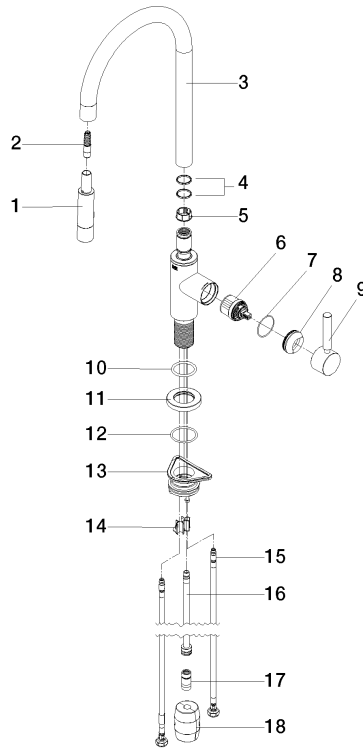

33 870 888

- 240mm projection
- pivotable spout 360°
- Optional swivel limiter available with swivel limiter set 12 823 970 90
- laminar and spray flow
- 1800 mm metal shower hose
- sprayface with anti-scaling system
- max. flow 10.4 l/min at 3 bar flow pressure
- lead-free
- This product can help a building meet the requirements of Green Building Rating Systems, e.g. LEED®, BREEAM®, DGNB

Recommended miscellaneous

Swivel limitation set -

12 823 970 90

Recommended miscellaneous

Strainer waste with control handle - Chrome 10 710 970-00

Recommended miscellaneous

Dispenser with rosette - Chrome 82 444 970-00

33 870 888

Flow rate chart

Certificates

LGA_38636.

Belgaqua_24-005-
27_3.

33 870 888

Spare parts list

No.	Item Number	Name	Quantity used	Delivery time
1	90 12 11 148 00-00	shower	1	10
2	04 30 02 120 00-00	hose	1	10
3	90 28 22 304 00-00	spout	1	10
4	09 28 10 160 90	ring	2	2
5	09 18 40 186 90	sleeve	1	2
6	90 15 05 064 05 90	cartridge	1	2
7	09 14 10 190 90	seal	1	2
8	09 28 30 030-00	cover	1	10
9	90 20 66 027 00-00	handle	1	10
10	09 14 10 036 90	seal	1	2
11	90 27 22 047 00-00	rosette	1	-
Spare part can no longer be ordered, please order the replacement item				
12	09 14 10 050 90	seal	1	2
13	04 30 11 040 00 90	fixing set	1	2
14	09 20 93 056 90	insert	1	2
15	04 30 04 101 00 90	hose	2	2
16	04 28 20 067 00 90	pipe	1	2
17	90 24 03 253 00 90	adaptor	1	2
18	04 21 50 010 00 90	accessories	1	2