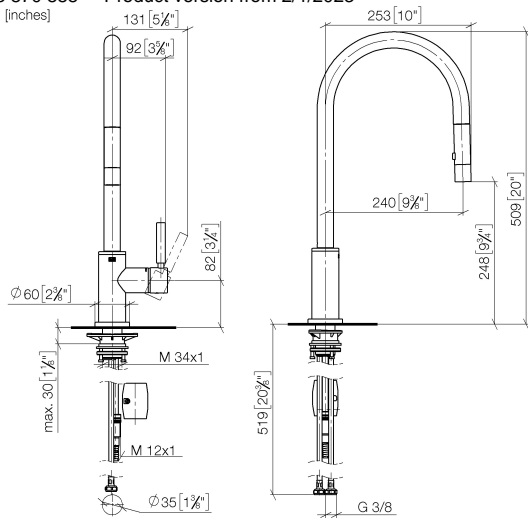

TARA Single-lever mixer Pull-down with spray function - Brushed Champagne (22kt Gold)

33 870 888 Product version from 2/1/2023

- 240mm projection
- pivotable spout 360°
- Optional swivel limiter available with swivel limiter set 12 823 970 90
- laminar and spray flow
- 1800 mm metal shower hose
- sprayface with anti-scaling system
- max. flow 10.4 l/min at 3 bar flow pressure
- lead-free
- Flow modes can be changed while the water is running
- This product can help a building meet the requirements of Green Building Rating Systems, e.g. LEED®, BREEAM®, DGNB

**TARA Single-lever mixer Pull-down with spray function - Brushed Champagne
(22kt Gold)**

33 870 888 Product version from 2/1/2023

mm [inches]

1:5

Flow rate chart

Codes & Standards

DIN 4109

EN 1717

ISO 3822

Ü-Zeichen

TARA Single-lever mixer Pull-down with spray function - Brushed Champagne (22kt Gold)

33 870 888 Product version from 2/1/2023

Certificates

LGA_38

Belgaqua_24-005-2

TARA Single-lever mixer Pull-down with spray function - Brushed Champagne (22kt Gold)

33 870 888 Product version from 2/1/2023

TARA Single-lever mixer Pull-down with spray function - Brushed Champagne (22kt Gold)

33 870 888 Product version from 2/1/2023

Spare parts list

No.	Item Number	Name	Quantity used	Delivery time
1	90 12 11 148 00-46	shower	1	-
Spare part can no longer be ordered, please order the replacement item				
2	04 30 02 120 00-85	hose	1	10
3	90 28 22 304 00-46	spout	1	30
4	09 28 10 160 90	ring	2	2
5	09 18 40 186 90	sleeve	1	2
6	90 15 05 064 05 90	cartridge	1	2
7	09 14 10 190 90	seal	1	2
8	09 28 30 030-46	cover	1	60
9	90 20 66 027 00-46	handle	1	30
10	09 14 10 036 90	seal	1	2
11	90 27 22 047 00-46	rosette	1	-
Spare part can no longer be ordered, please order the replacement item				
12	09 14 10 050 90	seal	1	2
13	04 30 11 040 00 90	fixing set	1	2
14	09 20 93 056 90	insert	1	2
15	04 30 04 101 00 90	hose	2	2
16	04 28 20 067 00 90	pipe	1	2
17	90 24 03 253 00 90	adaptor	1	2
18	04 21 50 010 00 90	accessories	1	2