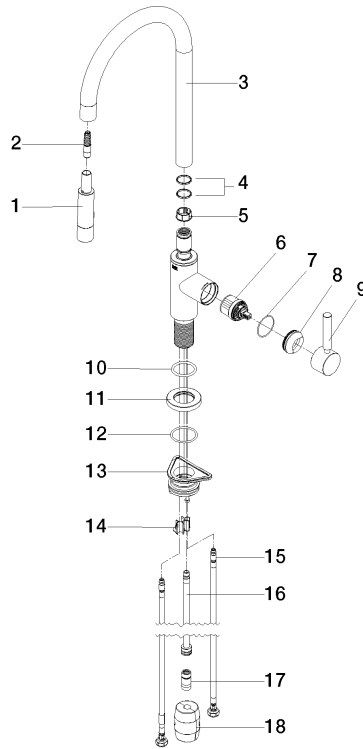

TARA Single-lever mixer Pull-down with spray function - Brushed Champagne (22kt Gold)

33 870 888 Product version from 2/1/2023

- 240mm projection
- pivotable spout 360°
- Optional swivel limiter available with swivel limiter set 12 823 970 90
- laminar and spray flow
- 1800 mm metal shower hose
- sprayface with anti-scaling system
- max. flow 10.4 l/min at 3 bar flow pressure
- lead-free
- Flow modes can be changed while the water is running
- This product can help a building meet the requirements of Green Building Rating Systems, e.g. LEED®, BREEAM®, DGNB

**TARA Single-lever mixer Pull-down with spray function - Brushed Champagne
(22kt Gold)**

33 870 888 Product version from 2/1/2023

mm [inches]

1:5

Flow rate chart

Codes & Standards

DIN 4109

EN 1717

ISO 3822

Ü-Zeichen

TARA Single-lever mixer Pull-down with spray function - Brushed Champagne (22kt Gold)

33 870 888 Product version from 2/1/2023

Certificates

LGA_38

Belgaqua_24-005-2

TARA Single-lever mixer Pull-down with spray function - Brushed Champagne (22kt Gold)

33 870 888 Product version from 2/1/2023

TARA Single-lever mixer Pull-down with spray function - Brushed Champagne (22kt Gold)

33 870 888 Product version from 2/1/2023

Spare parts list

No.	Item Number	Name	Quantity used	Delivery time
1	90 12 11 148 00-46	shower	1	-
Spare part can no longer be ordered, please order the replacement item				
2	04 30 02 120 00-85	hose	1	10
3	90 28 22 304 00-46	spout	1	30
4	09 28 10 160 90	ring	2	2
5	09 18 40 186 90	sleeve	1	2
6	90 15 05 064 05 90	cartridge	1	2
7	09 14 10 190 90	seal	1	2
8	09 28 30 030-46	cover	1	60
9	90 20 66 027 00-46	handle	1	30
10	09 14 10 036 90	seal	1	2
11	90 27 22 047 00-46	rosette	1	-
Spare part can no longer be ordered, please order the replacement item				
12	09 14 10 050 90	seal	1	2
13	04 30 11 040 00 90	fixing set	1	2
14	09 20 93 056 90	insert	1	2
15	04 30 04 101 00 90	hose	2	2
16	04 28 20 067 00 90	pipe	1	2
17	90 24 03 253 00 90	adaptor	1	2
18	04 21 50 010 00 90	accessories	1	2