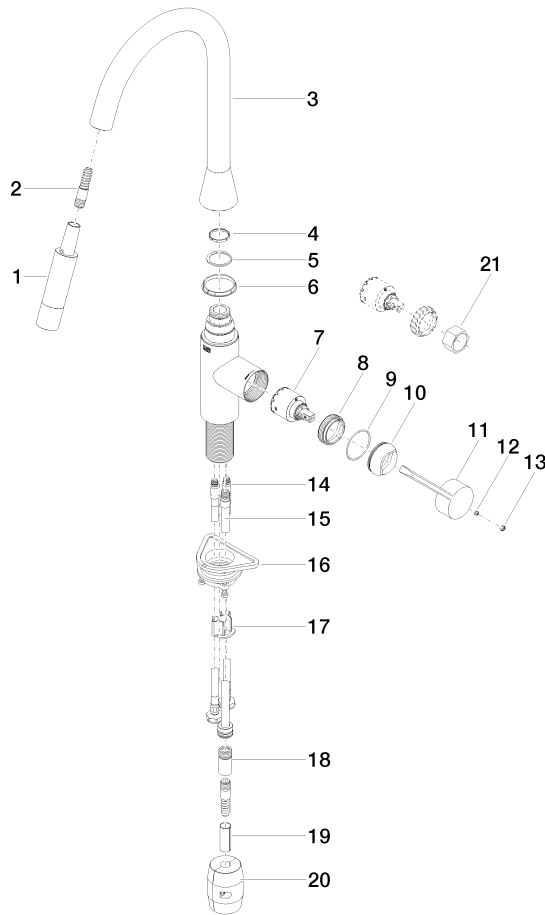

33 870 895

- 240mm projection
- pivotable spout 360°
- Optional swivel limiter available with swivel limiter set 12 821 970 90
- laminar and spray flow
- height of mixer 444 mm
- height up to laminar flow regulator 240 mm
- hole diameter 35 mm
- 1800 mm metal shower hose
- sprayface with anti-scaling system
- max. flow 10.4 l/min at 3 bar flow pressure
- lead-free
- This product can help a building meet the requirements of Green Building Rating Systems, e.g. LEED®, BREEAM®, DGNB

Intrinsic protection against back flow.

	Chrome	33 870 895-00
	Brushed Platinum	33 870 895-06
	Platinum	33 870 895-08
	Durabrand (23kt Gold)	33 870 895-09
	Dark Chrome	33 870 895-19
	Brushed Durabrand (23kt Gold)	33 870 895-28
	Matte Black	33 870 895-33
	Brushed Champagne (22kt Gold)	33 870 895-46
	Champagne (22kt Gold)	33 870 895-47
	Brushed Chrome	33 870 895-93
	Brushed Dark Platinum	33 870 895-99

Recommended miscellaneous

Swivel limitation set - 12 821 970 90

Recommended miscellaneous

Strainer waste with control handle - Chrome 10 712 970-00

Recommended miscellaneous

Dispenser without rosette - Chrome 82 424 970-00

33 870 895

Flow rate chart

Certificates

Belgaqua_21-027- LGA_28657. GDV_0400314.
27_3.

33 870 895

Spare parts list

No.	Item Number	Name	Quantity used	Delivery time
1	90 12 11 148 00-00	shower	1	10
2	04 30 02 120 00-00	hose	1	10
3	90 28 22 302 00-00	spout	1	10
4	09 28 10 160 90	ring	1	2
5	09 28 10 162 90	ring	1	2
6	09 28 10 161 90	ring	1	2
7	90 15 05 064 00 90	cartridge	1	2
8	09 23 10 072 90	nut	1	60
9	09 14 10 190 90	seal	1	2
10	09 28 30 030-00	cover	1	10
11	09 20 89 020-00	handle	1	10
12	90 31 11 063 00 90	pin	1	2
13	90 31 20 087 00-00	plug	1	10
14	04 30 04 101 00 90	hose	2	2
15	04 28 20 067 00 90	pipe	1	2
16	04 30 11 040 00 90	fixing set	1	2
17	09 20 93 056 90	insert	1	2
18	90 24 03 253 00 90	adaptor	1	2
19	09 30 03 038 90	hose	1	2
20	04 21 50 010 00 90	accessories	1	2
21	90 30 09 031 00 90	key	1	2