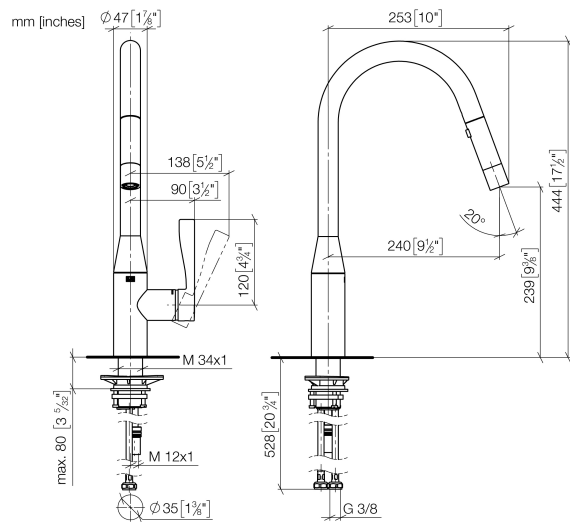

33 870 895

- 240mm projection
- pivotable spout 360°
- Optional swivel limiter available with swivel limiter set 12 821 970 90
- laminar and spray flow
- height of mixer 444 mm
- height up to laminar flow regulator 240 mm
- hole diameter 35 mm
- 1800 mm metal shower hose
- sprayface with anti-scaling system
- max. flow 10.4 l/min at 3 bar flow pressure
- lead-free
- This product can help a building meet the requirements of Green Building Rating Systems, e.g. LEED®, BREEAM®, DGNB

Recommended miscellaneous

Swivel limitation set - 12 821 970 90

Recommended miscellaneous

Strainer waste with control handle - Chrome 10 712 970-00

Recommended miscellaneous

Dispenser without rosette - Chrome 82 424 970-00

33 870 895

Flow rate chart

Certificates

Belgaqua_21-027- LGA_28657. GDV_0400314.
27_3.

33 870 895

Spare parts list

No.	Item Number	Name	Quantity used	Delivery time
1	90 12 11 148 00-00	shower	1	10
2	04 30 02 120 00-00	hose	1	10
3	90 28 22 302 00-00	spout	1	10
4	09 28 10 160 90	ring	1	2
5	09 28 10 162 90	ring	1	2
6	09 28 10 161 90	ring	1	2
7	90 15 05 064 00 90	cartridge	1	2
8	09 23 10 072 90	nut	1	60
9	09 14 10 190 90	seal	1	2
10	09 28 30 030-00	cover	1	10
11	09 20 89 020-00	handle	1	10
12	90 31 11 063 00 90	pin	1	2
13	90 31 20 087 00-00	plug	1	10
14	04 30 04 101 00 90	hose	2	2
15	04 28 20 067 00 90	pipe	1	2
16	04 30 11 040 00 90	fixing set	1	2
17	09 20 93 056 90	insert	1	2
18	90 24 03 253 00 90	adaptor	1	2
19	09 30 03 038 90	hose	1	2
20	04 21 50 010 00 90	accessories	1	2
21	90 30 09 031 00 90	key	1	2