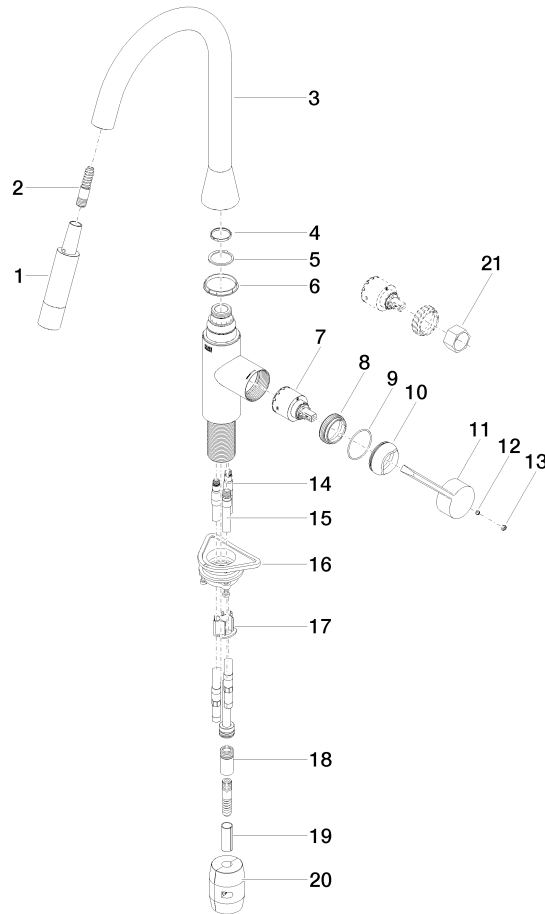

33 870 895

- 240mm projection
- pivotable spout 360°
- Optional swivel limiter available with swivel limiter set 12 821 970 90
- laminar and spray flow
- height of mixer 444 mm
- height up to laminar flow regulator 240 mm
- hole diameter 35 mm
- 1800 mm metal shower hose
- sprayface with anti-scaling system
- max. flow 10.4 l/min at 3 bar flow pressure
- lead-free
- This product can help a building meet the requirements of Green Building Rating Systems, e.g. LEED®, BREEAM®, DGNB

Recommended miscellaneous

Swivel limitation set - 12 821 970 90

Recommended miscellaneous

Dispenser without rosette - Dark Chrome 82 424 970-19

Recommended miscellaneous

Strainer waste with control handle - Dark Chrome 10 712 970-19

33 870 895

Flow rate chart

Codes & Standards

DIN 4109

Executive Order
no. 1007

ISO 3822

Ü-Zeichen

SYNC Single-lever mixer Pull-down with spray function - Dark Chrome

SYNC

33 870 895

Certificates

LGA_28

GDV_0400

33 870 895

33 870 895

Spare parts list