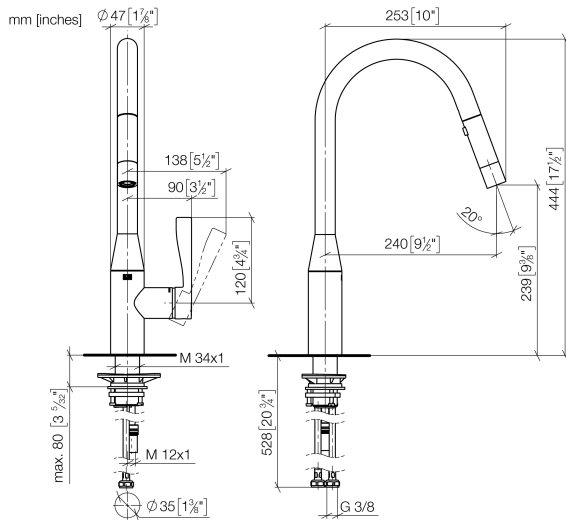

33 870 895

- 240mm projection
- pivotable spout 360°
- Optional swivel limiter available with swivel limiter set 12 821 970 90
- laminar and spray flow
- height of mixer 444 mm
- height up to laminar flow regulator 240 mm
- hole diameter 35 mm
- 1800 mm metal shower hose
- sprayface with anti-scaling system
- max. flow 10.4 l/min at 3 bar flow pressure
- lead-free
- This product can help a building meet the requirements of Green Building Rating Systems, e.g. LEED®, BREEAM®, DGNB

Recommended miscellaneous

Swivel limitation set - 12 821 970 90

Recommended miscellaneous

Dispenser without rosette - Dark Chrome 82 424 970-19

Recommended miscellaneous

Strainer waste with control handle - Dark Chrome 10 712 970-19

33 870 895

Flow rate chart

Codes & Standards

DIN 4109

Executive Order
no. 1007

ISO 3822

Ü-Zeichen

SYNC Single-lever mixer Pull-down with spray function - Dark Chrome