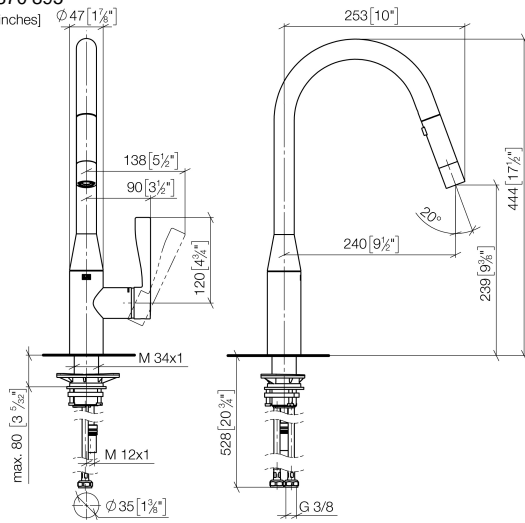

SYNC Single-lever mixer Pull-down with spray function - Brushed Durabron (23kt Gold)

SYNC

33 870 895

- 240mm projection
- pivotable spout 360°
- Optional swivel limiter available with swivel limiter set 12 821 970 90
- laminar and spray flow
- height of mixer 444 mm
- height up to laminar flow regulator 240 mm
- hole diameter 35 mm
- 1800 mm metal shower hose
- sprayface with anti-scaling system
- max. flow 10.4 l/min at 3 bar flow pressure
- lead-free
- This product can help a building meet the requirements of Green Building Rating Systems, e.g. LEED®, BREEAM®, DGNB

SYNC

33 870 895

mm [inches]

Flow rate chart

Codes & Standards

DIN 4109

EN 1717

Executive Order
no. 1007