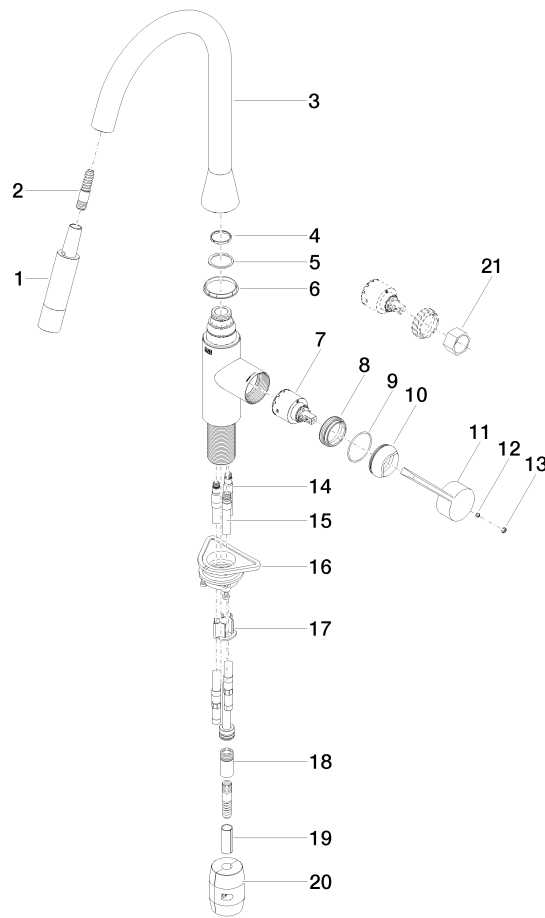

**SYNC Single-lever mixer Pull-down with spray function - Brushed Durabronze
(23kt Gold)**

SYNC

33 870 895

Product version from 2/26/2015 to 1/7/2021

Product version from 1/7/2021 to 4/29/2021

Product version from 4/29/2021 to 5/19/2021

Product version from 5/19/2021 to 5/20/2021

Product version from 5/20/2021