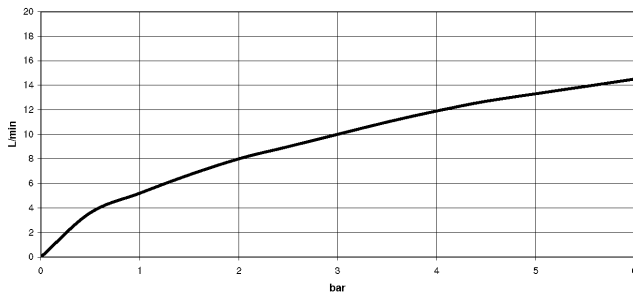

SYNC Single-lever mixer Pull-down with spray function - Brushed Durabron (23kt Gold)

SYNC

33 870 895

- 240mm projection
- pivotable spout 360°
- Optional swivel limiter available with swivel limiter set 12 821 970 90
- laminar and spray flow
- height of mixer 444 mm
- height up to laminar flow regulator 240 mm
- hole diameter 35 mm
- 1800 mm metal shower hose
- sprayface with anti-scaling system
- max. flow 10.4 l/min at 3 bar flow pressure
- lead-free
- This product can help a building meet the requirements of Green Building Rating Systems, e.g. LEED®, BREEAM®, DGNB

SYNC

33 870 895

mm [inches]

Flow rate chart

Codes & Standards

DIN 4109

EN 1717

Executive Order
no. 1007