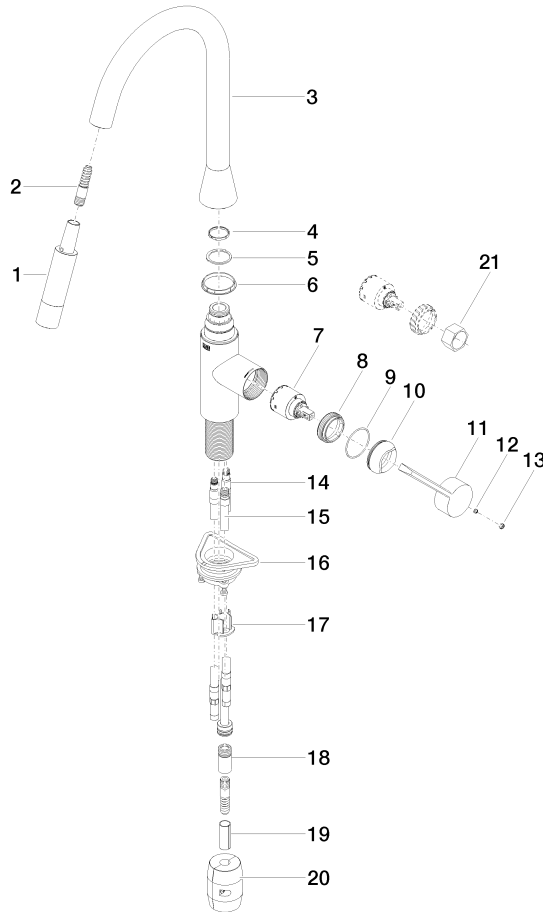

SYNC Single-lever mixer Pull-down with spray function - Matte Black

SYNC

33 870 895

- 240mm projection
- pivotable spout 360°
- Optional swivel limiter available with swivel limiter set 12 821 970 90
- laminar and spray flow
- height of mixer 444 mm
- height up to laminar flow regulator 240 mm
- hole diameter 35 mm
- 1800 mm metal shower hose
- sprayface with anti-scaling system
- max. flow 10.4 l/min at 3 bar flow pressure
- lead-free
- This product can help a building meet the requirements of Green Building Rating Systems, e.g. LEED®, BREEAM®, DGNB

Recommended miscellaneous

	Strainer waste with control handle - Matte Black	10 712 970-33
--	---	---------------

33 870 895

Flow rate chart

Codes & Standards

DIN 4109

Executive Order
no. 1007

ISO 3822

Ü-Zeichen

SYNC Single-lever mixer Pull-down with spray function - Matte Black

SYNC

33 870 895

Certificates

LGA_28

GDV_0400

33 870 895

Product version from 5/20/2021

33 870 895

Spare parts list

Product version from 5/20/2021