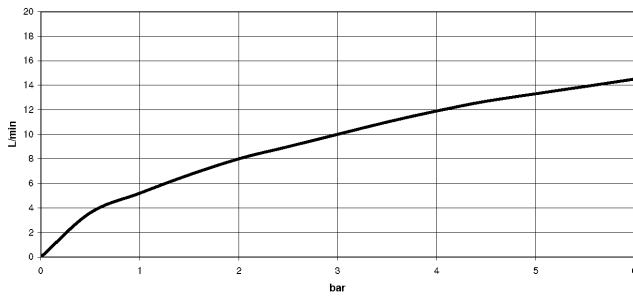

Flow rate chart

Codes & Standards

DIN 4109

Executive Order
no. 1007

ISO 3822

Ü-Zeichen