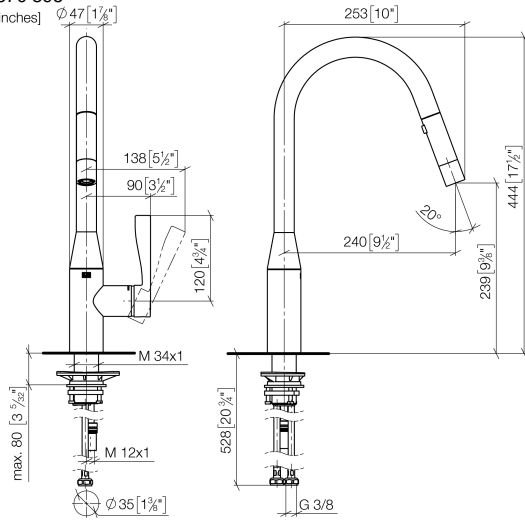

SYNC Single-lever mixer Pull-down with spray function - Brushed Champagne (22kt Gold)

SYNC

33 870 895

- 240mm projection
- pivotable spout 360°
- Optional swivel limiter available with swivel limiter set 12 821 970 90
- laminar and spray flow
- height of mixer 444 mm
- height up to laminar flow regulator 240 mm
- hole diameter 35 mm
- 1800 mm metal shower hose
- sprayface with anti-scaling system
- max. flow 10.4 l/min at 3 bar flow pressure
- lead-free
- This product can help a building meet the requirements of Green Building Rating Systems, e.g. LEED®, BREEAM®, DGNB

33 870 895

mm [inches]

Flow rate chart

Codes & Standards

DIN 4109

Executive Order
no. 1007

ISO 3822

Ü-Zeichen

SYNC Single-lever mixer Pull-down with spray function - Brushed Champagne
(22kt Gold)

SYNC

33 870 895

Certificates

LGA_28

GDV_0400

SYNC Single-lever mixer Pull-down with spray function - Brushed Champagne (22kt Gold)

SYNC

33 870 895

Product version from 5/20/2021

SYNC Single-lever mixer Pull-down with spray function - Brushed Champagne
(22kt Gold)

SYNC

33 870 895

Spare parts list

Product version from 5/20/2021