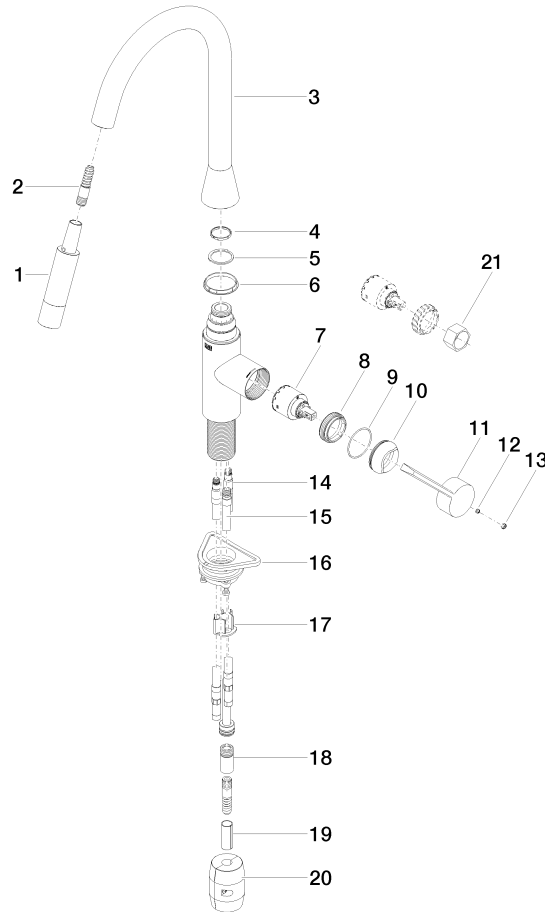

SYNC Single-lever mixer Pull-down with spray function - Brushed Champagne (22kt Gold)

SYNC

33 870 895

- 240mm projection
- pivotable spout 360°
- Optional swivel limiter available with swivel limiter set 12 821 970 90
- laminar and spray flow
- height of mixer 444 mm
- height up to laminar flow regulator 240 mm
- hole diameter 35 mm
- 1800 mm metal shower hose
- sprayface with anti-scaling system
- max. flow 10.4 l/min at 3 bar flow pressure
- lead-free
- This product can help a building meet the requirements of Green Building Rating Systems, e.g. LEED®, BREEAM®, DGNB

33 870 895

mm [inches]

Flow rate chart

Codes & Standards

DIN 4109

Executive Order
no. 1007

ISO 3822

Ü-Zeichen

SYNC Single-lever mixer Pull-down with spray function - Brushed Champagne
(22kt Gold)

SYNC

33 870 895

Certificates

LGA_28

GDV_0400

SYNC Single-lever mixer Pull-down with spray function - Brushed Champagne (22kt Gold)

SYNC

33 870 895

Product version from 5/20/2021

SYNC Single-lever mixer Pull-down with spray function - Brushed Champagne
(22kt Gold)

SYNC

33 870 895

Spare parts list

Product version from 5/20/2021