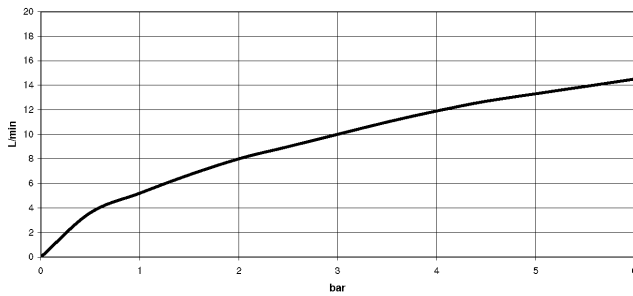

SYNC Single-lever mixer Pull-down with spray function - Brushed Champagne (22kt Gold)

SYNC

33 870 895

- 240mm projection
- pivotable spout 360°
- Optional swivel limiter available with swivel limiter set 12 821 970 90
- laminar and spray flow
- height of mixer 444 mm
- height up to laminar flow regulator 240 mm
- hole diameter 35 mm
- 1800 mm metal shower hose
- sprayface with anti-scaling system
- max. flow 10.4 l/min at 3 bar flow pressure
- lead-free
- This product can help a building meet the requirements of Green Building Rating Systems, e.g. LEED®, BREEAM®, DGNB

33 870 895

mm [inches]

Flow rate chart

Codes & Standards

DIN 4109

Executive Order
no. 1007

ISO 3822

Ü-Zeichen