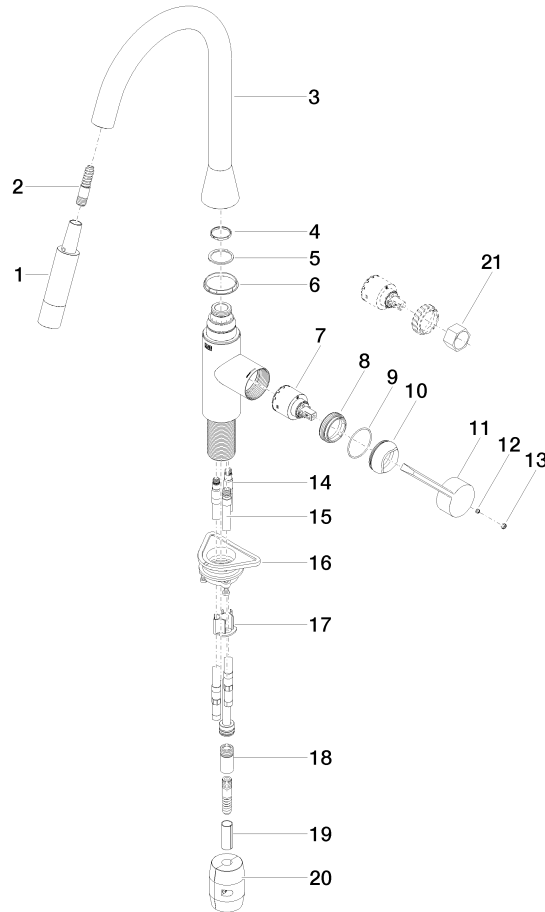

SYNC Single-lever mixer Pull-down with spray function - Brushed Chrome

SYNC

33 870 895

- 240mm projection
- pivotable spout 360°
- Optional swivel limiter available with swivel limiter set 12 821 970 90
- laminar and spray flow
- height of mixer 444 mm
- height up to laminar flow regulator 240 mm
- hole diameter 35 mm
- 1800 mm metal shower hose
- sprayface with anti-scaling system
- max. flow 10.4 l/min at 3 bar flow pressure
- lead-free
- This product can help a building meet the requirements of Green Building Rating Systems, e.g. LEED®, BREEAM®, DGNB

33 870 895

Flow rate chart

Codes & Standards

DIN 4109

Executive Order
no. 1007

ISO 3822

Ü-Zeichen

SYNC Single-lever mixer Pull-down with spray function - Brushed Chrome

SYNC

33 870 895

Certificates

LGA_28

GDV_0400

33 870 895

Product version from 5/20/2021

SYNC Single-lever mixer Pull-down with spray function - Brushed Chrome

SYNC

33 870 895

Spare parts list

Product version from 5/20/2021