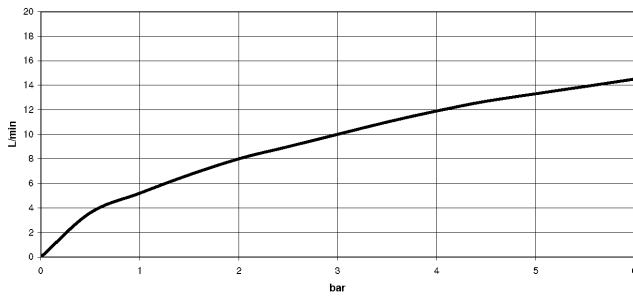

SYNC Single-lever mixer Pull-down with spray function - Brushed Chrome

SYNC

33 870 895

- 240mm projection
- pivotable spout 360°
- Optional swivel limiter available with swivel limiter set 12 821 970 90
- laminar and spray flow
- height of mixer 444 mm
- height up to laminar flow regulator 240 mm
- hole diameter 35 mm
- 1800 mm metal shower hose
- sprayface with anti-scaling system
- max. flow 10.4 l/min at 3 bar flow pressure
- lead-free
- This product can help a building meet the requirements of Green Building Rating Systems, e.g. LEED®, BREEAM®, DGNB

33 870 895

Flow rate chart

Codes & Standards

DIN 4109

Executive Order
no. 1007

ISO 3822

Ü-Zeichen

SYNC Single-lever mixer Pull-down with spray function - Brushed Chrome