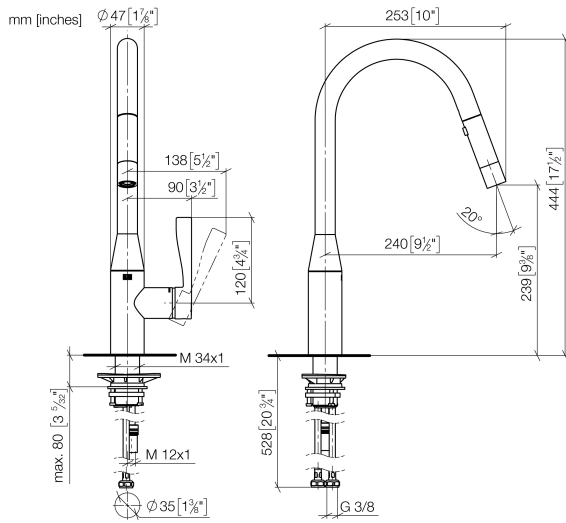

SYNC Single-lever mixer Pull-down with spray function - Brushed Chrome

SYNC

33 870 895

- 240mm projection
- pivotable spout 360°
- Optional swivel limiter available with swivel limiter set 12 821 970 90
- laminar and spray flow
- height of mixer 444 mm
- height up to laminar flow regulator 240 mm
- hole diameter 35 mm
- 1800 mm metal shower hose
- sprayface with anti-scaling system
- max. flow 10.4 l/min at 3 bar flow pressure
- lead-free
- This product can help a building meet the requirements of Green Building Rating Systems, e.g. LEED®, BREEAM®, DGNB

Recommended miscellaneous

Swivel limitation set - 12 821 970 90

Recommended miscellaneous

Dispenser without rosette - 82 424 970-93
Brushed Chrome

Recommended miscellaneous

Strainer waste with control handle 10 712 970-93
- Brushed Chrome

33 870 895

Flow rate chart

Codes & Standards

DIN 4109

Executive Order
no. 1007

ISO 3822

Ü-Zeichen

SYNC Single-lever mixer Pull-down with spray function - Brushed Chrome

SYNC

33 870 895

Certificates

LGA_28

GDV_0400

33 870 895

Product version from 5/20/2021

SYNC Single-lever mixer Pull-down with spray function - Brushed Chrome