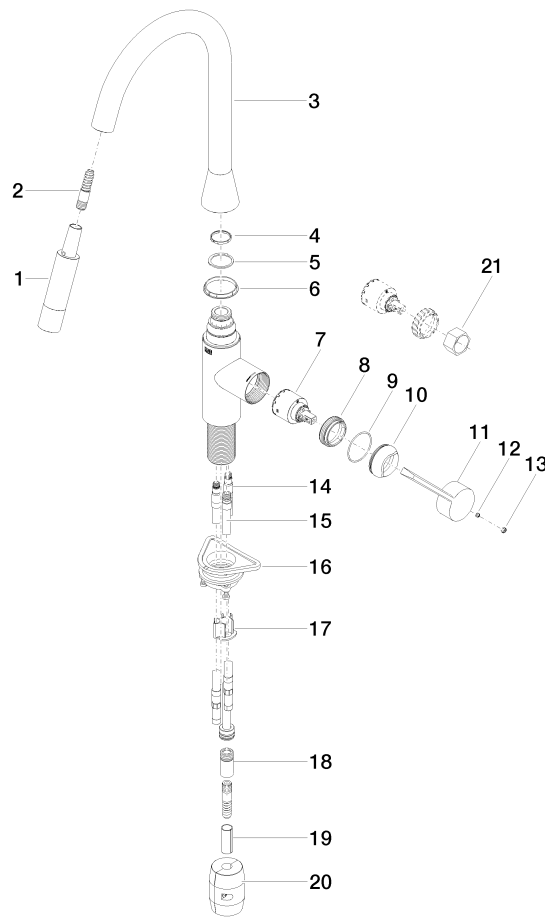

SYNC Single-lever mixer Pull-down with spray function - Brushed Dark Platinum

SYNC

33 870 895

Product version from 2/26/2015 to 1/7/2021

Product version from 1/7/2021 to 4/29/2021

Product version from 4/29/2021 to 5/19/2021

Product version from 5/19/2021 to 5/20/2021

Product version from 5/20/2021