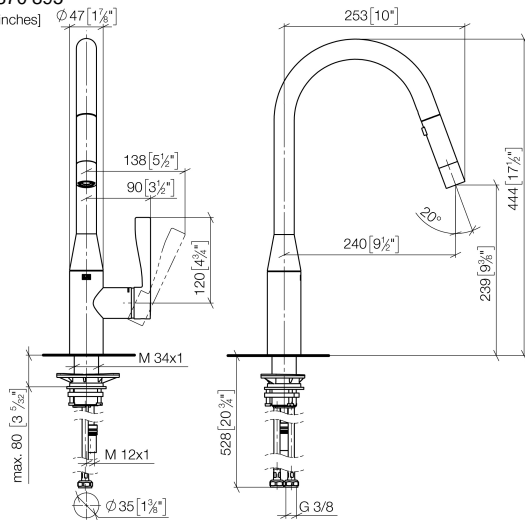

# SYNC Single-lever mixer Pull-down with spray function - Brushed Dark Platinum

SYNC

33 870 895

- 240mm projection
- pivotable spout 360°
- Optional swivel limiter available with swivel limiter set 12 821 970 90
- laminar and spray flow
- height of mixer 444 mm
- height up to laminar flow regulator 240 mm
- hole diameter 35 mm
- 1800 mm metal shower hose
- sprayface with anti-scaling system
- max. flow 10.4 l/min at 3 bar flow pressure
- lead-free
- This product can help a building meet the requirements of Green Building Rating Systems, e.g. LEED®, BREEAM®, DGNB

## Recommended miscellaneous

	<b>Dispenser without rosette - Brushed Dark Platinum</b>	82 424 970-99
--	--	---------------

33 870 895

mm [inches]

**Flow rate chart**

**Codes & Standards**

DIN 4109

EN 1717