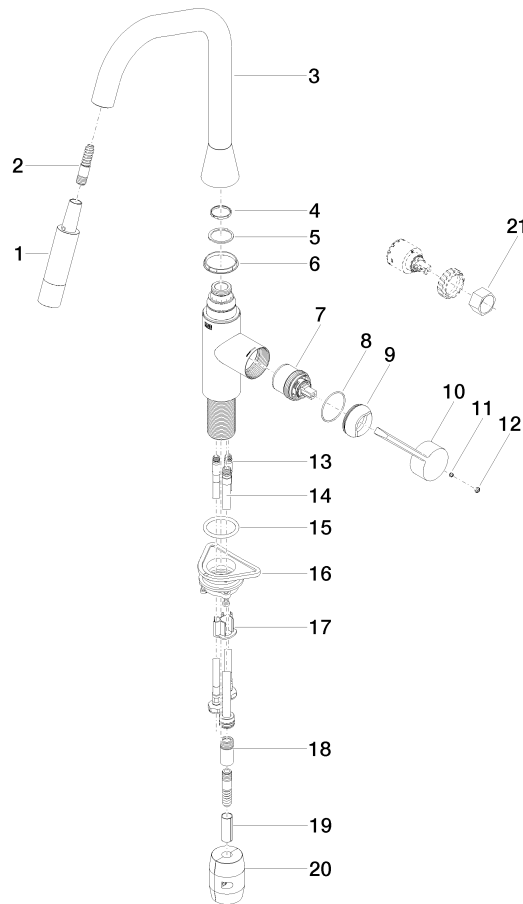

33 875 895

Product version from 2/26/2015 to 1/7/2021

Product version from 1/7/2021 to 4/29/2021

Product version from 5/1/2021 to 6/1/2021

Product version from 6/1/2021 to 7/1/2021

Product version from 7/1/2021