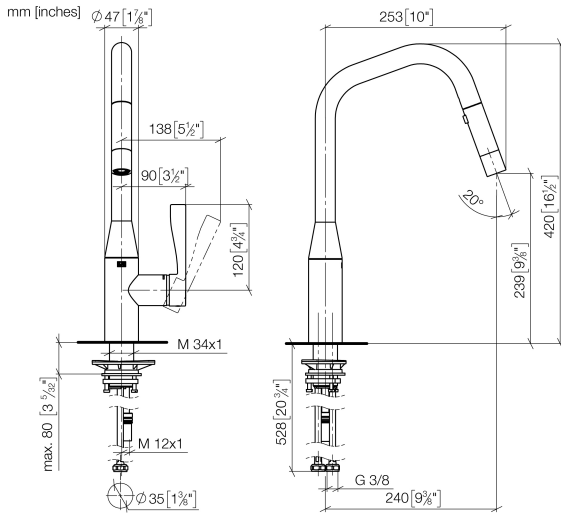

33 875 895

Flow rate chart

Codes & Standards

DIN 4109

EN 1717

Executive Order
no. 1007

ISO 3822

Ü-Zeichen