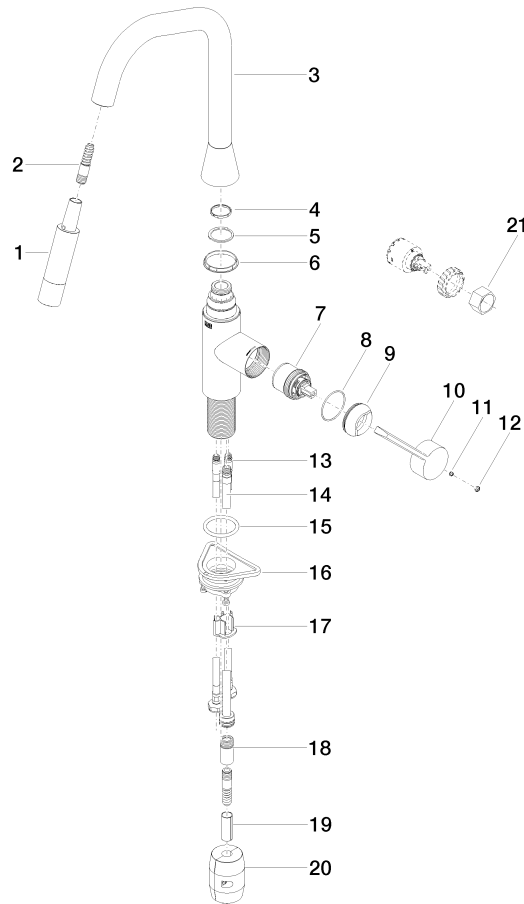

SYNC Single-lever mixer Pull-down with spray function - Durabron (23kt Gold)

SYNC

33 875 895

- 240mm projection
- pivotable spout 360°
- Optional swivel limiter available with swivel limiter set 12 821 970 90
- laminar and spray flow
- height of mixer 420 mm
- height up to laminar flow regulator 240 mm
- hole diameter 35 mm
- 1800 mm metal shower hose
- sprayface with anti-scaling system
- max. flow 10.4 l/min at 3 bar flow pressure
- lead-free
- This product can help a building meet the requirements of Green Building Rating Systems, e.g. LEED®, BREEAM®, DGNB

Recommended miscellaneous

	Strainer waste with control handle - Durabron (23kt Gold)	10 712 970-09
--	--	---------------

33 875 895

Flow rate chart

Codes & Standards

Executive Order
no. 1007

SYNC Single-lever mixer Pull-down with spray function - Durabross (23kt Gold)

SYNC

33 875 895

Certificates

GDV_0400

33 875 895

Product version from 7/1/2021

SYNC Single-lever mixer Pull-down with spray function - Durabross (23kt Gold)

SYNC

33 875 895

Spare parts list

Product version from 7/1/2021