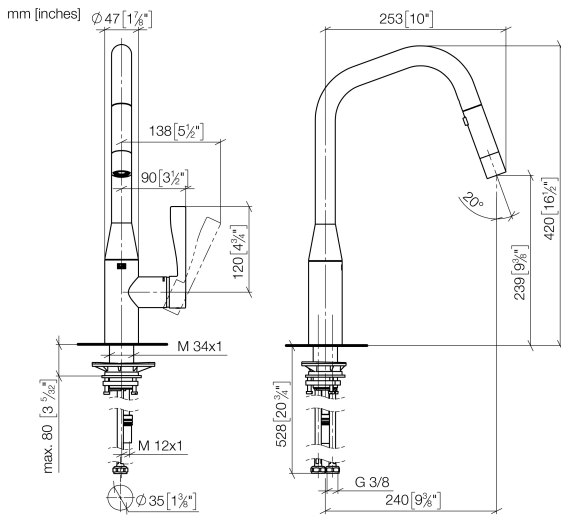

SYNC Single-lever mixer Pull-down with spray function - Durabron (23kt Gold)

SYNC

33 875 895

- 240mm projection
- pivotable spout 360°
- Optional swivel limiter available with swivel limiter set 12 821 970 90
- laminar and spray flow
- height of mixer 420 mm
- height up to laminar flow regulator 240 mm
- hole diameter 35 mm
- 1800 mm metal shower hose
- sprayface with anti-scaling system
- max. flow 10.4 l/min at 3 bar flow pressure
- lead-free
- This product can help a building meet the requirements of Green Building Rating Systems, e.g. LEED®, BREEAM®, DGNB

Recommended miscellaneous

	Strainer waste with control handle - Durabron (23kt Gold)	10 712 970-09
--	--	---------------

33 875 895

Flow rate chart

Codes & Standards

Executive Order
no. 1007

SYNC Single-lever mixer Pull-down with spray function - Durabross (23kt Gold)

SYNC

33 875 895

Certificates

GDV_0400

33 875 895

Product version from 7/1/2021

SYNC Single-lever mixer Pull-down with spray function - Durabross (23kt Gold)

SYNC