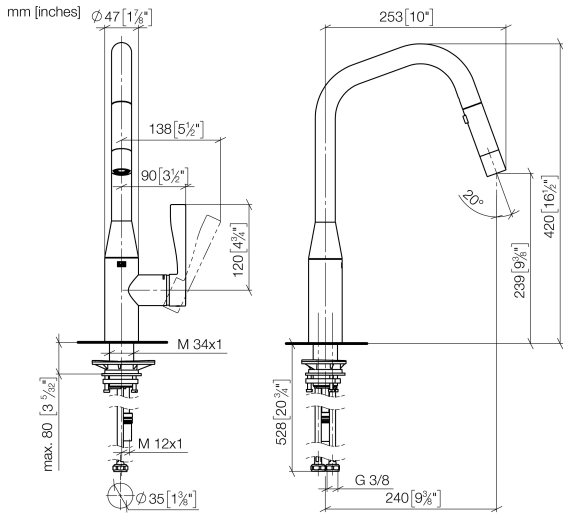

33 875 895

- 240mm projection
- pivotable spout 360°
- Optional swivel limiter available with swivel limiter set 12 821 970 90
- laminar and spray flow
- height of mixer 420 mm
- height up to laminar flow regulator 240 mm
- hole diameter 35 mm
- 1800 mm metal shower hose
- sprayface with anti-scaling system
- max. flow 10.4 l/min at 3 bar flow pressure
- lead-free
- This product can help a building meet the requirements of Green Building Rating Systems, e.g. LEED®, BREEAM®, DGNB

Recommended miscellaneous

Swivel limitation set - 12 821 970 90

Recommended miscellaneous

Dispenser without rosette - Dark Chrome 82 424 970-19

Recommended miscellaneous

Strainer waste with control handle - Dark Chrome 10 712 970-19

33 875 895

Flow rate chart

Codes & Standards

Executive Order
no. 1007

SYNC Single-lever mixer Pull-down with spray function - Dark Chrome

SYNC

33 875 895

Certificates

GDV_0400

33 875 895

Spare parts list