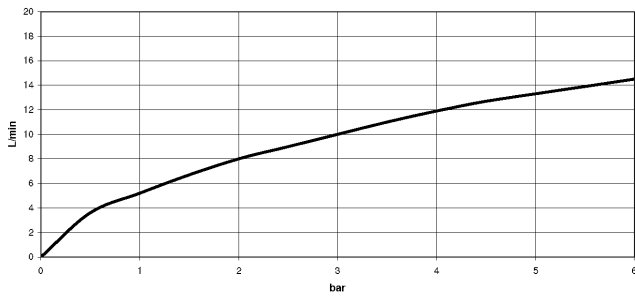

**SYNC Single-lever mixer Pull-down with spray function - Brushed Durabron (23kt Gold)**

SYNC

33 875 895

- 240mm projection
- pivotable spout 360°
- Optional swivel limiter available with swivel limiter set 12 821 970 90
- laminar and spray flow
- height of mixer 420 mm
- height up to laminar flow regulator 240 mm
- hole diameter 35 mm
- 1800 mm metal shower hose
- sprayface with anti-scaling system
- max. flow 10.4 l/min at 3 bar flow pressure
- lead-free
- This product can help a building meet the requirements of Green Building Rating Systems, e.g. LEED®, BREEAM®, DGNB

SYNC

33 875 895

mm [inches]

**Flow rate chart**

**Codes & Standards**

DIN 4109

EN 1717

Executive Order  
no. 1007