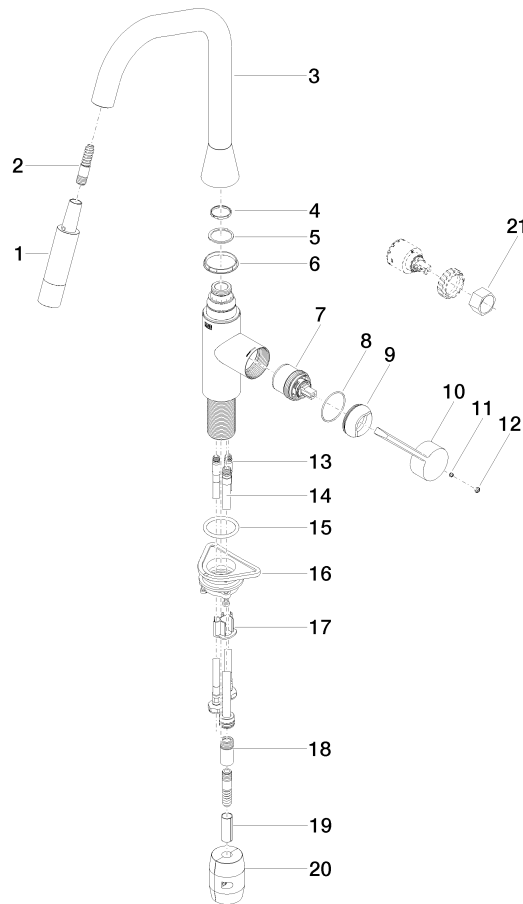

**SYNC Single-lever mixer Pull-down with spray function - Brushed Durabron (23kt Gold)**

SYNC

33 875 895

- 240mm projection
- pivotable spout 360°
- Optional swivel limiter available with swivel limiter set 12 821 970 90
- laminar and spray flow
- height of mixer 420 mm
- height up to laminar flow regulator 240 mm
- hole diameter 35 mm
- 1800 mm metal shower hose
- sprayface with anti-scaling system
- max. flow 10.4 l/min at 3 bar flow pressure
- lead-free
- This product can help a building meet the requirements of Green Building Rating Systems, e.g. LEED®, BREEAM®, DGNB

SYNC

33 875 895

mm [inches]

**Flow rate chart**

**Codes & Standards**

DIN 4109

EN 1717

Executive Order  
no. 1007

# SYNC Single-lever mixer Pull-down with spray function - Brushed Durabronze (23kt Gold)

SYNC

33 875 895

Product version from 2/26/2015 to 1/7/2021

Product version from 1/7/2021 to 4/29/2021

Product version from 5/1/2021 to 6/1/2021

## Product version from 7/1/2021

SYNC Single-lever mixer Pull-down with spray function - Brushed Durabronze  
(23kt Gold)

SYNC

33 875 895

Spare parts list

Product version from 2/26/2015 to 1/7/2021

Product version from 1/7/2021 to 4/29/2021