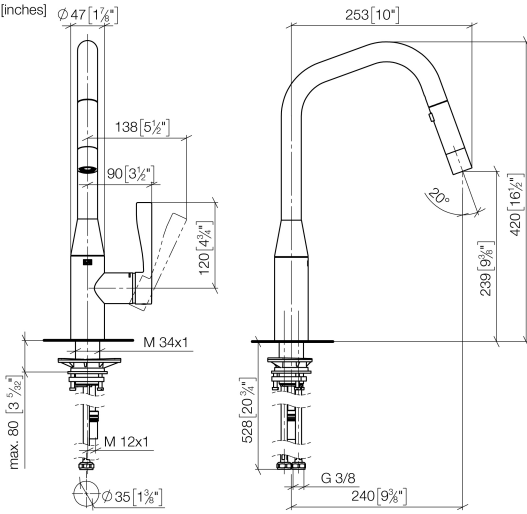

**SYNC Single-lever mixer Pull-down with spray function - Brushed Durabron (23kt Gold)**

SYNC

33 875 895

- 240mm projection
- pivotable spout 360°
- Optional swivel limiter available with swivel limiter set 12 821 970 90
- laminar and spray flow
- height of mixer 420 mm
- height up to laminar flow regulator 240 mm
- hole diameter 35 mm
- 1800 mm metal shower hose
- sprayface with anti-scaling system
- max. flow 10.4 l/min at 3 bar flow pressure
- lead-free
- This product can help a building meet the requirements of Green Building Rating Systems, e.g. LEED®, BREEAM®, DGNB

**Recommended miscellaneous**

	<b>Dispenser without rosette - Brushed Durabron (23kt Gold)</b>	82 424 970-28
---	---	---------------

**SYNC Single-lever mixer Pull-down with spray function - Brushed Durabronz  
(23kt Gold)**

SYNC

33 875 895

mm [inches]

**Flow rate chart**

**Codes & Standards**

DIN 4109

EN 1717

Executive Order  
no. 1007