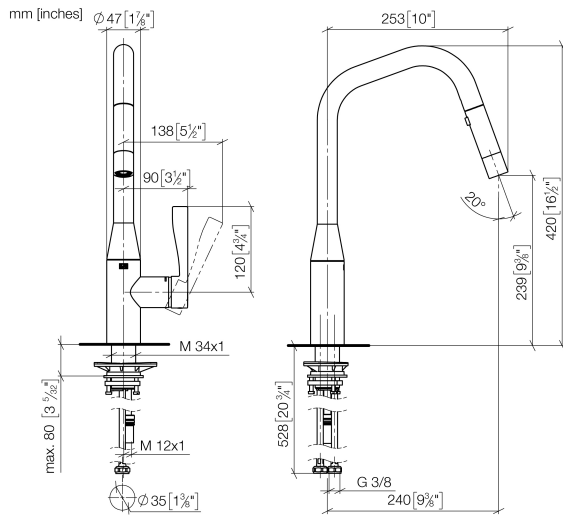

33 875 895

- 240mm projection
- pivotable spout 360°
- Optional swivel limiter available with swivel limiter set 12 821 970 90
- laminar and spray flow
- height of mixer 420 mm
- height up to laminar flow regulator 240 mm
- hole diameter 35 mm
- 1800 mm metal shower hose
- sprayface with anti-scaling system
- max. flow 10.4 l/min at 3 bar flow pressure
- lead-free
- This product can help a building meet the requirements of Green Building Rating Systems, e.g. LEED®, BREEAM®, DGNB

Recommended miscellaneous

	Strainer waste with control handle - Matte Black	10 712 970-33
--	---	---------------

33 875 895

Flow rate chart

Codes & Standards

Executive Order
no. 1007

SYNC Single-lever mixer Pull-down with spray function - Matte Black