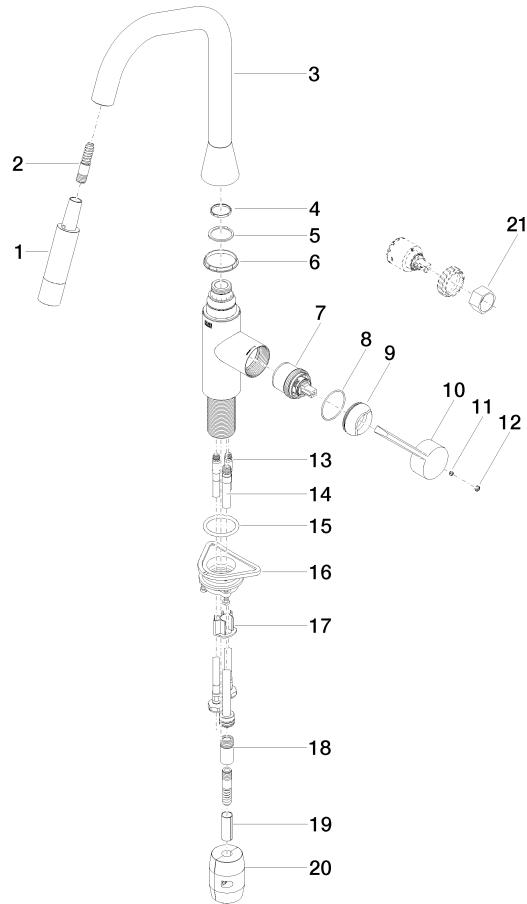

33 875 895

- 240mm projection
- pivotable spout 360°
- Optional swivel limiter available with swivel limiter set 12 821 970 90
- laminar and spray flow
- height of mixer 420 mm
- height up to laminar flow regulator 240 mm
- hole diameter 35 mm
- 1800 mm metal shower hose
- sprayface with anti-scaling system
- max. flow 10.4 l/min at 3 bar flow pressure
- lead-free
- This product can help a building meet the requirements of Green Building Rating Systems, e.g. LEED®, BREEAM®, DGNB

Recommended miscellaneous

	Strainer waste with control handle - Matte Black	10 712 970-33
--	---	---------------

33 875 895

Flow rate chart

Codes & Standards

Executive Order
no. 1007

SYNC Single-lever mixer Pull-down with spray function - Matte Black

SYNC

33 875 895

Certificates

GDV_0400

33 875 895

33 875 895

Spare parts list