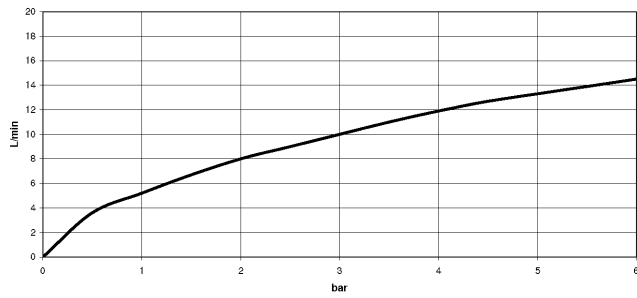

Flow rate chart

Codes & Standards

Executive Order
no. 1007