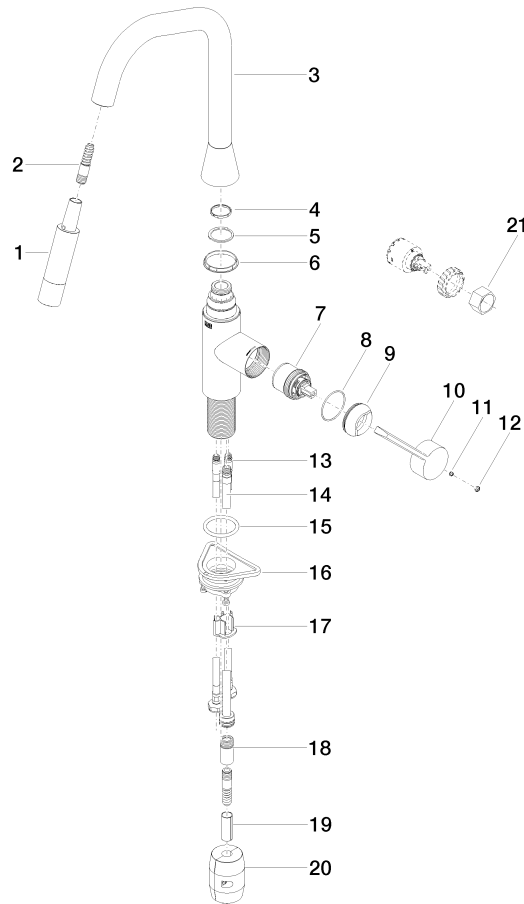

**SYNC Single-lever mixer Pull-down with spray function - Brushed Champagne (22kt Gold)**

SYNC

33 875 895

- 240mm projection
- pivotable spout 360°
- Optional swivel limiter available with swivel limiter set 12 821 970 90
- laminar and spray flow
- height of mixer 420 mm
- height up to laminar flow regulator 240 mm
- hole diameter 35 mm
- 1800 mm metal shower hose
- sprayface with anti-scaling system
- max. flow 10.4 l/min at 3 bar flow pressure
- lead-free
- This product can help a building meet the requirements of Green Building Rating Systems, e.g. LEED®, BREEAM®, DGNB

SYNC

33 875 895

**Flow rate chart**

**Codes & Standards**

Executive Order  
no. 1007

SYNC Single-lever mixer Pull-down with spray function - Brushed Champagne  
(22kt Gold)

---

SYNC

# SYNC Single-lever mixer Pull-down with spray function - Brushed Champagne (22kt Gold)

SYNC

33 875 895

Product version from 7/1/2021

SYNC Single-lever mixer Pull-down with spray function - Brushed Champagne  
(22kt Gold)