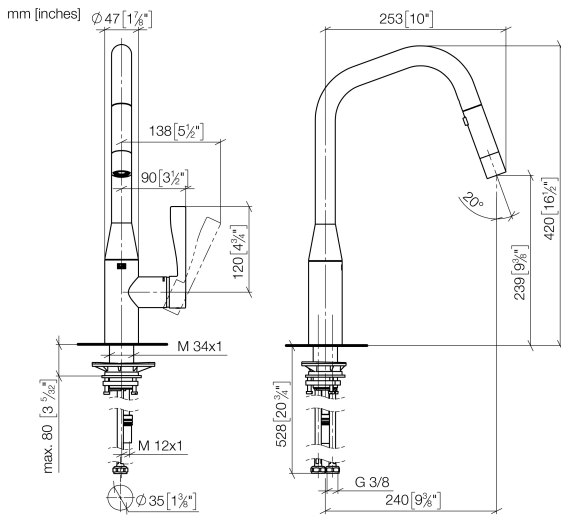

**SYNC Single-lever mixer Pull-down with spray function - Brushed Champagne (22kt Gold)**

SYNC

33 875 895

- 240mm projection
- pivotable spout 360°
- Optional swivel limiter available with swivel limiter set 12 821 970 90
- laminar and spray flow
- height of mixer 420 mm
- height up to laminar flow regulator 240 mm
- hole diameter 35 mm
- 1800 mm metal shower hose
- sprayface with anti-scaling system
- max. flow 10.4 l/min at 3 bar flow pressure
- lead-free
- This product can help a building meet the requirements of Green Building Rating Systems, e.g. LEED®, BREEAM®, DGNB

**Recommended miscellaneous**

	<b>Swivel limitation set -</b>	12 821 970 90
---	--------------------------------	---------------

**Recommended miscellaneous**

	<b>Dispenser without rosette - Brushed Champagne (22kt Gold)</b>	82 424 970-46
---	--	---------------

SYNC

33 875 895

**Flow rate chart**

**Codes & Standards**

Executive Order  
no. 1007

SYNC Single-lever mixer Pull-down with spray function - Brushed Champagne  
(22kt Gold)

---

SYNC