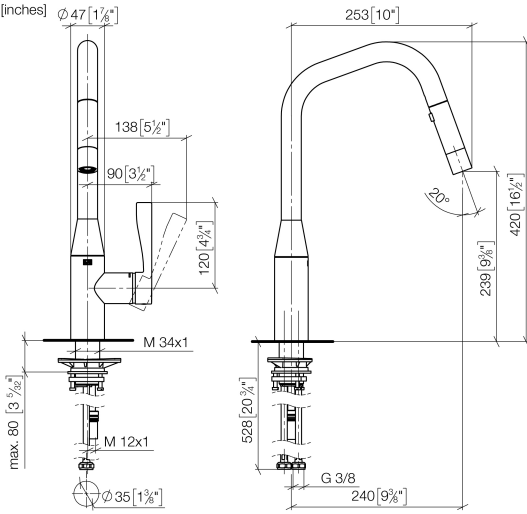

SYNC Single-lever mixer Pull-down with spray function - Champagne (22kt Gold)

SYNC

33 875 895

- 240mm projection
- pivotable spout 360°
- Optional swivel limiter available with swivel limiter set 12 821 970 90
- laminar and spray flow
- height of mixer 420 mm
- height up to laminar flow regulator 240 mm
- hole diameter 35 mm
- 1800 mm metal shower hose
- sprayface with anti-scaling system
- max. flow 10.4 l/min at 3 bar flow pressure
- lead-free
- This product can help a building meet the requirements of Green Building Rating Systems, e.g. LEED®, BREEAM®, DGNB

Recommended miscellaneous

Swivel limitation set - 12 821 970 90

Recommended miscellaneous

Dispenser without rosette - Champagne (22kt Gold) 82 424 970-47

Recommended miscellaneous

Strainer waste with control handle - Champagne (22kt Gold) 10 712 970-47

33 875 895

mm [inches]

Flow rate chart

Codes & Standards

Executive Order
no. 1007

SYNC Single-lever mixer Pull-down with spray function - Champagne (22kt Gold)

SYNC

33 875 895

Certificates

GDV_0400

33 875 895

Product version from 7/1/2021

SYNC Single-lever mixer Pull-down with spray function - Champagne (22kt Gold)

SYNC

33 875 895

Spare parts list