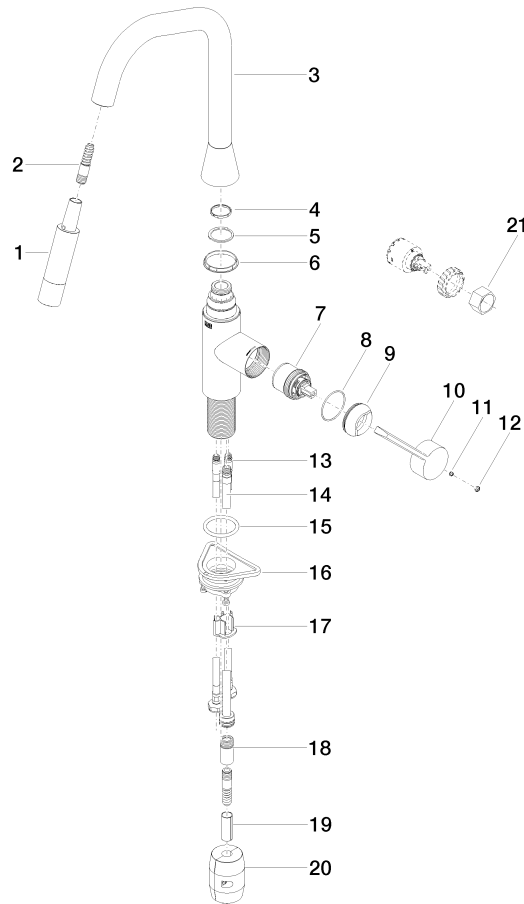

SYNC Single-lever mixer Pull-down with spray function - Champagne (22kt Gold)

SYNC

33 875 895

- 240mm projection
- pivotable spout 360°
- Optional swivel limiter available with swivel limiter set 12 821 970 90
- laminar and spray flow
- height of mixer 420 mm
- height up to laminar flow regulator 240 mm
- hole diameter 35 mm
- 1800 mm metal shower hose
- sprayface with anti-scaling system
- max. flow 10.4 l/min at 3 bar flow pressure
- lead-free
- This product can help a building meet the requirements of Green Building Rating Systems, e.g. LEED®, BREEAM®, DGNB

33 875 895

mm [inches]

Flow rate chart

Codes & Standards

Executive Order
no. 1007

SYNC Single-lever mixer Pull-down with spray function - Champagne (22kt Gold)

SYNC

33 875 895

Certificates

GDV_0400

33 875 895

Product version from 7/1/2021

SYNC Single-lever mixer Pull-down with spray function - Champagne (22kt Gold)

SYNC

33 875 895

Spare parts list