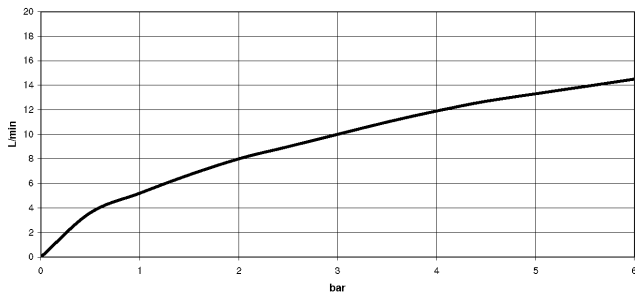

SYNC Single-lever mixer Pull-down with spray function - Champagne (22kt Gold)

SYNC

33 875 895

- 240mm projection
- pivotable spout 360°
- Optional swivel limiter available with swivel limiter set 12 821 970 90
- laminar and spray flow
- height of mixer 420 mm
- height up to laminar flow regulator 240 mm
- hole diameter 35 mm
- 1800 mm metal shower hose
- sprayface with anti-scaling system
- max. flow 10.4 l/min at 3 bar flow pressure
- lead-free
- This product can help a building meet the requirements of Green Building Rating Systems, e.g. LEED®, BREEAM®, DGNB

33 875 895

mm [inches]

Flow rate chart

Codes & Standards

Executive Order
no. 1007

SYNC Single-lever mixer Pull-down with spray function - Champagne (22kt Gold)

SYNC

33 875 895