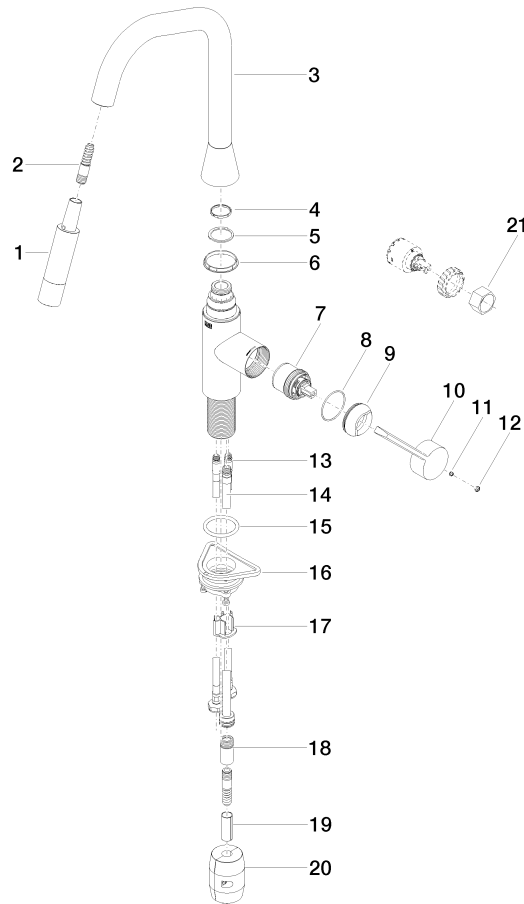

33 875 895

- 240mm projection
- pivotable spout 360°
- Optional swivel limiter available with swivel limiter set 12 821 970 90
- laminar and spray flow
- height of mixer 420 mm
- height up to laminar flow regulator 240 mm
- hole diameter 35 mm
- 1800 mm metal shower hose
- sprayface with anti-scaling system
- max. flow 10.4 l/min at 3 bar flow pressure
- lead-free
- This product can help a building meet the requirements of Green Building Rating Systems, e.g. LEED®, BREEAM®, DGNB

Recommended miscellaneous

Swivel limitation set - 12 821 970 90

Recommended miscellaneous

Dispenser without rosette - 82 424 970-93
Brushed Chrome

Recommended miscellaneous

Strainer waste with control handle 10 712 970-93
- Brushed Chrome

33 875 895

Flow rate chart

Codes & Standards

Executive Order
no. 1007

SYNC Single-lever mixer Pull-down with spray function - Brushed Chrome

SYNC

33 875 895

Certificates

GDV_0400

33 875 895

Product version from 7/1/2021

SYNC Single-lever mixer Pull-down with spray function - Brushed Chrome

SYNC

33 875 895

Spare parts list

Product version from 7/1/2021