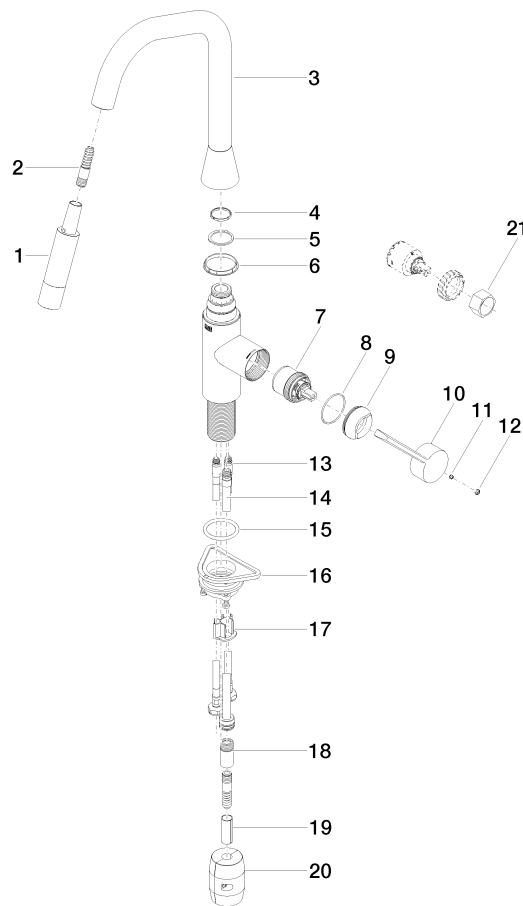

SYNC Single-lever mixer Pull-down with spray function - Brushed Dark Platinum

SYNC

33 875 895

- 240mm projection
- pivotable spout 360°
- Optional swivel limiter available with swivel limiter set 12 821 970 90
- laminar and spray flow
- height of mixer 420 mm
- height up to laminar flow regulator 240 mm
- hole diameter 35 mm
- 1800 mm metal shower hose
- sprayface with anti-scaling system
- max. flow 10.4 l/min at 3 bar flow pressure
- lead-free
- This product can help a building meet the requirements of Green Building Rating Systems, e.g. LEED®, BREEAM®, DGNB

Recommended miscellaneous

	Dispenser without rosette - Brushed Dark Platinum	82 424 970-99
--	--	---------------

33 875 895

mm [inches]

Flow rate chart

Codes & Standards

DIN 4109

EN 1717

Belgaqua_21-027-2 LGA_28

SYNC Single-lever mixer Pull-down with spray function - Brushed Dark
Platinum

SYNC

33 875 895

Product version from 2/26/2015 to 1/7/2021

Product version from 1/7/2021 to 4/29/2021

Product version from 5/1/2021 to 6/1/2021

Product version from 6/1/2021 to 7/1/2021

Product version from 7/1/2021

SYNC Single-lever mixer Pull-down with spray function - Brushed Dark
Platinum

SYNC

33 875 895

Spare parts list

Product version from 2/26/2015 to 1/7/2021