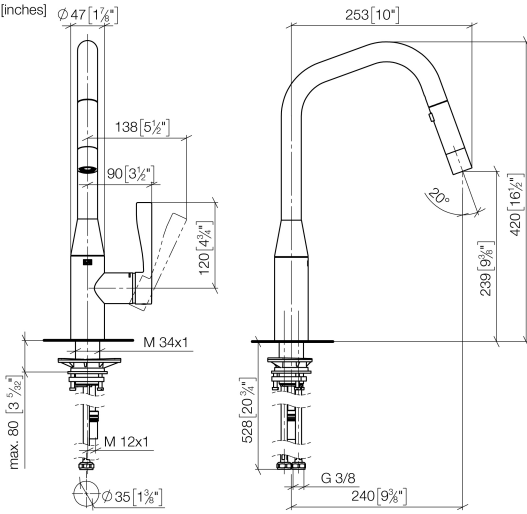

SYNC Single-lever mixer Pull-down with spray function - Brushed Dark Platinum

SYNC

33 875 895

- 240mm projection
- pivotable spout 360°
- Optional swivel limiter available with swivel limiter set 12 821 970 90
- laminar and spray flow
- height of mixer 420 mm
- height up to laminar flow regulator 240 mm
- hole diameter 35 mm
- 1800 mm metal shower hose
- sprayface with anti-scaling system
- max. flow 10.4 l/min at 3 bar flow pressure
- lead-free
- This product can help a building meet the requirements of Green Building Rating Systems, e.g. LEED®, BREEAM®, DGNB

Recommended miscellaneous

	Dispenser without rosette - Brushed Dark Platinum	82 424 970-99
--	--	---------------

33 875 895

mm [inches]

Flow rate chart

Codes & Standards

DIN 4109

EN 1717

Belgaqua_21-027-2 LGA_28

SYNC Single-lever mixer Pull-down with spray function - Brushed Dark
Platinum

SYNC

33 875 895

Product version from 2/26/2015 to 1/7/2021

Product version from 1/7/2021 to 4/29/2021

Product version from 5/1/2021 to 6/1/2021