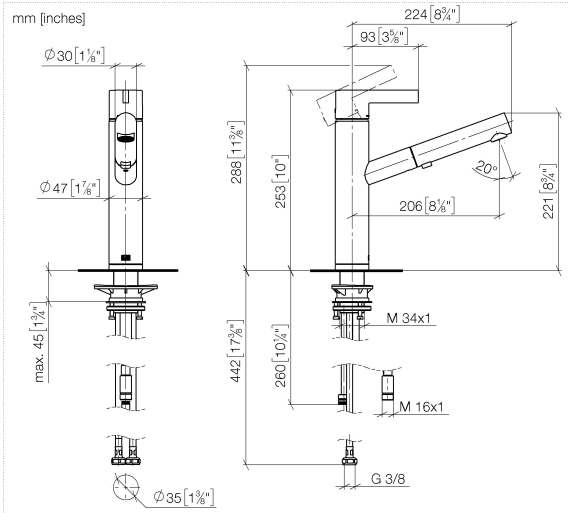

ENO Single-lever mixer Pull-out with spray function - Brushed Champagne (22kt Gold)

33 876 760 Product version from 4/1/2024

- 206mm projection
- pivoting spout 130°
- air-enriched flow and spray flow
- height of mixer 253 mm
- height up to aerator 179 mm
- hole diameter 35 mm
- 1600mm metal shower hose
- max. flow 9.6 l/min at 3 bar flow pressure
- lead-free
- This product can help a building meet the requirements of Green Building Rating Systems, e.g. LEED®, BREEAM®, DGNB

**ENO Single-lever mixer Pull-out with spray function - Brushed Champagne
(22kt Gold)**

33 876 760 Product version from 4/1/2024

Flow rate chart

Codes & Standards

DIN 4109

ISO 3822

Ü-Zeichen

ENO Single-lever mixer Pull-out with spray function - Brushed Champagne (22kt Gold)

33 876 760 Product version from 4/1/2024

Certificates

LGA_38

ENO Single-lever mixer Pull-out with spray function - Brushed Champagne (22kt Gold)

33 876 760 Product version from 4/1/2024

Parts for other finishes can be found here: [Chrome](#)