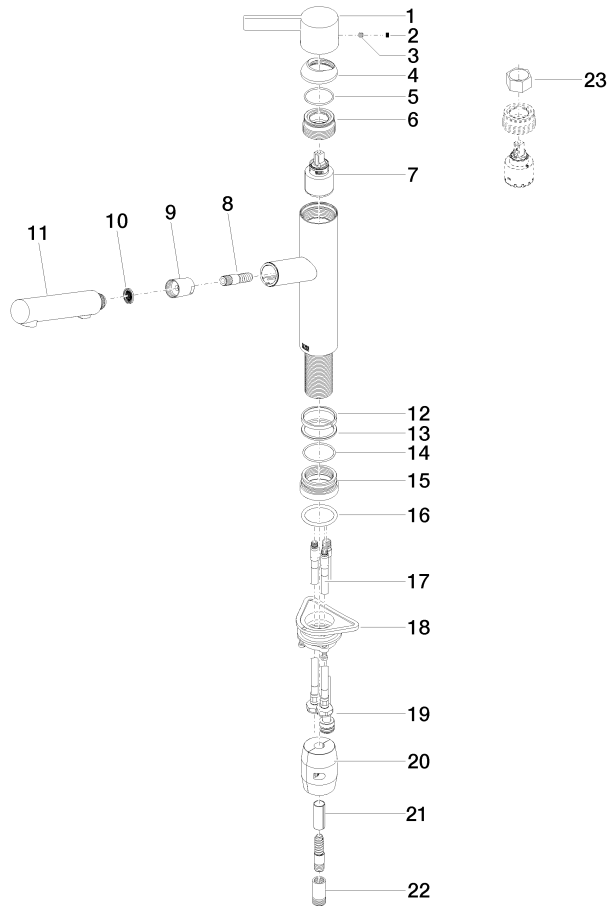

ENO Single-lever mixer Pull-out with spray function - Brushed Champagne (22kt Gold)

33 876 760 Product version from 4/1/2024

- 206mm projection
- pivoting spout 130°
- air-enriched flow and spray flow
- height of mixer 253 mm
- height up to aerator 179 mm
- hole diameter 35 mm
- 1600mm metal shower hose
- max. flow 9.6 l/min at 3 bar flow pressure
- lead-free
- This product can help a building meet the requirements of Green Building Rating Systems, e.g. LEED®, BREEAM®, DGNB

33 876 760 Product version from 4/1/2024

Certificates

LGA_38

ENO Single-lever mixer Pull-out with spray function - Brushed Champagne (22kt Gold)

33 876 760 Product version from 4/1/2024

Parts for other finishes can be found here: [Chrome](#)

ENO Single-lever mixer Pull-out with spray function - Brushed Champagne (22kt Gold)

33 876 760 Product version from 4/1/2024

Spare parts list

No.	Item Number	Name	Quantity used	Delivery time
1	09 20 76 001-46	handle	1	30
2	90 31 20 109 00 90	plug	1	2
3	90 31 11 030 00 90	pin	1	2
4	09 28 30 012-46	cover	1	30
5	09 14 10 102 90	seal	1	2
6	09 24 04 270 90	nut	1	2
7	90 15 05 064 00 90	cartridge	1	2
8	04 30 02 121 00-46	hose	1	-
Spare part can no longer be ordered, please order the replacement item				
9	90 24 03 358 00-46	sleeve	1	30
10	09 23 01 039 90	sieve	1	2
11	90 12 11 185 00-46	shower	1	-
Spare part can no longer be ordered, please order the replacement item				
12	09 14 15 029 90	ring	1	2
13	09 28 10 144 90	ring	1	2
14	09 14 10 034 90	seal	1	2
15	09 27 76 001-46	rosette	1	30
16	09 14 10 036 90	seal	1	2
17	04 30 04 101 00 90	hose	1	2
18	04 30 11 040 00 90	fixing set	2	2
19	04 28 20 067 00 90	pipe	1	2
20	04 21 50 010 00 90	accessories	1	2
21	09 30 03 038 90	hose	1	2
22	90 24 03 253 00 90	adaptor	1	2
23	90 30 09 031 00 90	key	1	2