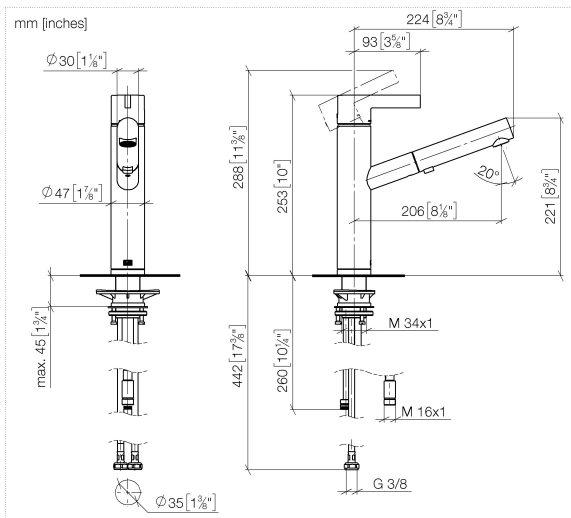

ENO Single-lever mixer Pull-out with spray function - Brushed Dark Platinum

33 876 760 Product version from 4/1/2024

- 206mm projection
- pivoting spout 130°
- air-enriched flow and spray flow
- height of mixer 253 mm
- height up to aerator 179 mm
- hole diameter 35 mm
- 1600mm metal shower hose
- max. flow 9.6 l/min at 3 bar flow pressure
- lead-free
- This product can help a building meet the requirements of Green Building Rating Systems, e.g. LEED®, BREEAM®, DGNB

Flow rate chart

Codes & Standards

DIN 4109

ISO 3822

Ü-Zeichen

ENO Single-lever mixer Pull-out with spray function - Brushed Dark Platinum

33 876 760 Product version from 4/1/2024

Certificates