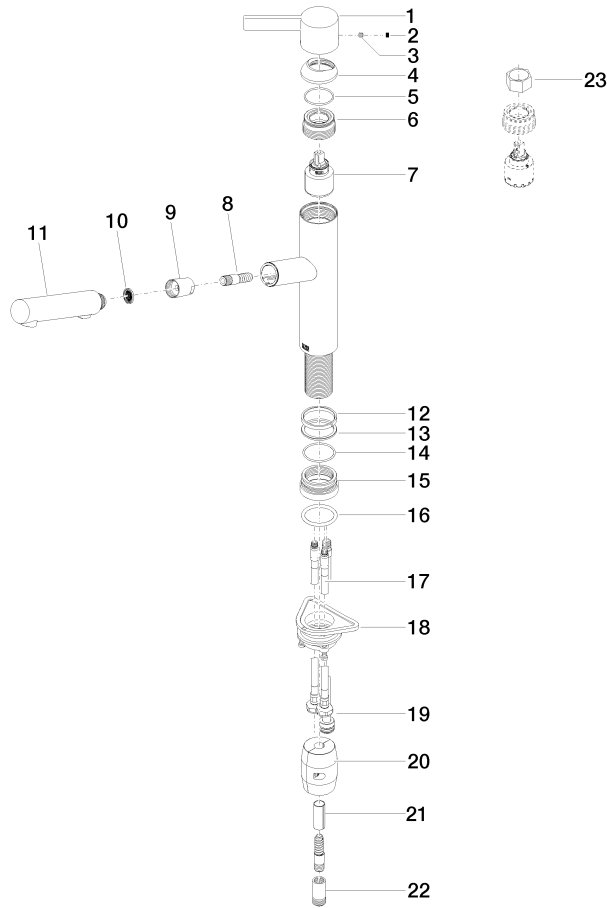

ENO Single-lever mixer Pull-out with spray function - Brushed Dark Platinum

33 876 760 Product version from 4/1/2024

- 206mm projection
- pivoting spout 130°
- air-enriched flow and spray flow
- height of mixer 253 mm
- height up to aerator 179 mm
- hole diameter 35 mm
- 1600mm metal shower hose
- max. flow 9.6 l/min at 3 bar flow pressure
- lead-free
- This product can help a building meet the requirements of Green Building Rating Systems, e.g. LEED®, BREEAM®, DGNB

Flow rate chart

Codes & Standards

DIN 4109

ISO 3822

Ü-Zeichen

ENO Single-lever mixer Pull-out with spray function - Brushed Dark Platinum

33 876 760 Product version from 4/1/2024

Certificates

LGA_38

ENO Single-lever mixer Pull-out with spray function - Brushed Dark Platinum

33 876 760 Product version from 4/1/2024

Parts for other finishes can be found here: [Chrome](#)

ENO Single-lever mixer Pull-out with spray function - Brushed Dark Platinum

33 876 760 Product version from 4/1/2024

Spare parts list

No.	Item Number	Name	Quantity used	Delivery time
1	09 20 76 001-99	handle	1	20
2	90 31 20 109 00 90	plug	1	2
3	90 31 11 030 00 90	pin	1	2
4	09 28 30 012-99	cover	1	20
5	09 14 10 102 90	seal	1	2
6	09 24 04 270 90	nut	1	2
7	90 15 05 064 00 90	cartridge	1	2
8	04 30 02 121 00-99	hose	1	-
Spare part can no longer be ordered, please order the replacement item				
9	90 24 03 358 00-99	sleeve	1	20
10	09 23 01 039 90	sieve	1	2
11	90 12 11 185 00-99	shower	1	-
Spare part can no longer be ordered, please order the replacement item				
12	09 14 15 029 90	ring	1	2
13	09 28 10 144 90	ring	1	2
14	09 14 10 034 90	seal	1	2
15	09 27 76 001-99	rosette	1	20
16	09 14 10 036 90	seal	1	2
17	04 30 04 101 00 90	hose	1	2
18	04 30 11 040 00 90	fixing set	2	2
19	04 28 20 067 00 90	pipe	1	2
20	04 21 50 010 00 90	accessories	1	2
21	09 30 03 038 90	hose	1	2
22	90 24 03 253 00 90	adaptor	1	2
23	90 30 09 031 00 90	key	1	2