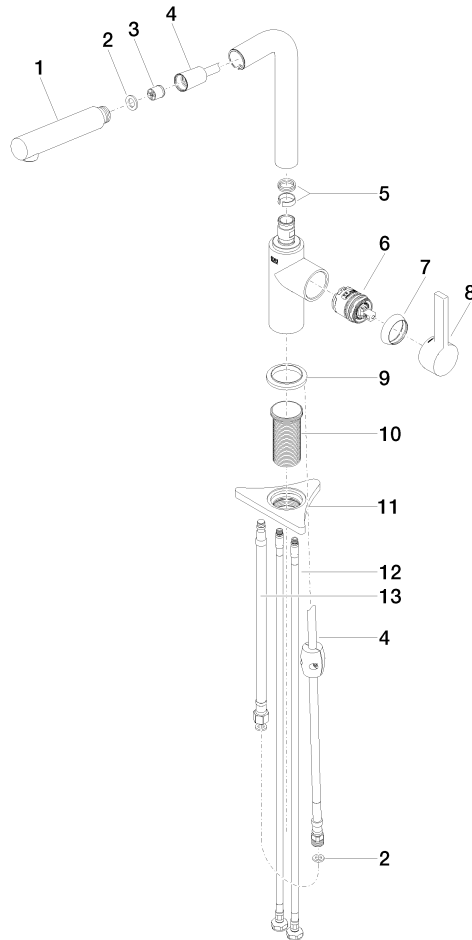

DORNBRACHT PIUR Single-lever mixer Pull-out - Chrome

33 950 210

- 204mm projection
- pivotable spout 360°
- air-enriched flow
- max. flow 8 l/min at 3 bar flow pressure
- fabric braided hose 1500 mm

Intrinsic protection against back flow.

	Chrome	33 950 210-00
	Soft Black	33 950 210-69
	Brushed Nickel	33 950 210-70

DORNBRAUCH PIUR Single-lever mixer Pull-out - Chrome

33 950 210

Flow rate chart

Certificates

Belgaqua_23-012- ACS_23 ACC NY AbP_10138.
27_3. 306.

DORNBACHT PIUR Single-lever mixer Pull-out - Chrome

33 950 210

Parts for other finishes can be found here: [Soft Black](#)

Spare parts list

No.	Item Number	Name	Quantity used	Delivery time
1	90 12 11 180 00-00	shower	1	2
2	90 14 05 081 00 90	seal	1	2
3	90 23 01 051 00 90	flow reducer	1	2
4	90 30 02 101 00 90	hose	1	2
5	90 14 15 060 00 90	gasket kit	1	2
6	90 15 05 060 00 90	cartridge	1	2
7	90 28 30 011 00-00	cover	1	2
8	90 20 21 001 00-00	handle	1	2
9	90 27 21 001 00-00	rosette	1	2
10	90 30 01 200 00 90	shaft	1	2
11	90 23 10 003 00 90	fixing set	1	2
12	04 30 04 101 00 90	hose	2	2
13	90 30 04 110 00 90	hose	1	2