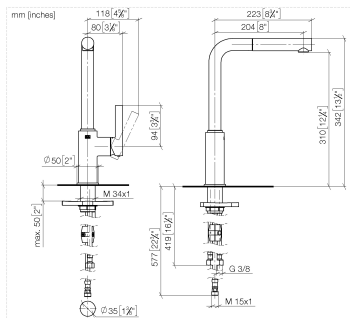

DORNBRACHT PIUR Single-lever mixer Pull-out - Chrome

33 950 210

- 204mm projection
- pivotable spout 360°
- air-enriched flow
- max. flow 8 l/min at 3 bar flow pressure
- fabric braided hose 1500 mm

Intrinsic protection against back flow.

	Chrome	33 950 210-00
	Soft Black	33 950 210-69
	Brushed Nickel	33 950 210-70

DORNBRAUCH PIUR Single-lever mixer Pull-out - Chrome

33 950 210

Flow rate chart

Certificates

Belgaqua_23-012- ACS_23 ACC NY AbP_10138.
27_3. 306.

DORNBACHT PIUR Single-lever mixer Pull-out - Chrome

33 950 210

Parts for other finishes can be found here: [Soft Black](#)

Spare parts list

No.	Item Number	Name	Quantity used	Delivery time
1	90 12 11 180 00-00	shower	1	2
2	90 14 05 081 00 90	seal	1	2
3	90 23 01 051 00 90	flow reducer	1	2
4	90 30 02 101 00 90	hose	1	2
5	90 14 15 060 00 90	gasket kit	1	2
6	90 15 05 060 00 90	cartridge	1	2
7	90 28 30 011 00-00	cover	1	2
8	90 20 21 001 00-00	handle	1	2
9	90 27 21 001 00-00	rosette	1	2
10	90 30 01 200 00 90	shaft	1	2
11	90 23 10 003 00 90	fixing set	1	2
12	04 30 04 101 00 90	hose	2	2
13	90 30 04 110 00 90	hose	1	2