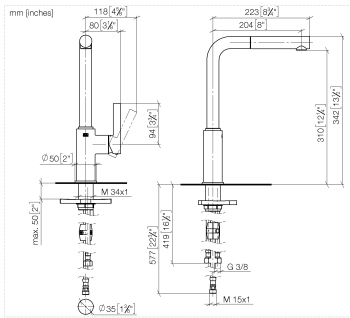

DORNBACHT PIUR Single-lever mixer Pull-out - Soft Black

33 950 210

- 204mm projection
- pivotable spout 360°
- air-enriched flow
- max. flow 8 l/min at 3 bar flow pressure
- fabric braided hose 1500 mm

Intrinsic protection against back flow.

	Soft Black	33 950 210-69
	Chrome	33 950 210-00
	Brushed Nickel	33 950 210-70

DORNBRACHT PIUR Single-lever mixer Pull-out - Soft Black

33 950 210

Flow rate chart

Codes & Standards

DIN 4109

EN 1717

ISO 3822

Ü-Zeichen

XP P 41-280

DORNBACHT PIUR Single-lever mixer Pull-out - Soft Black

33 950 210

Certificates

Belgaqua_23-012-2 ACS_23 ACC NY AbP_10

DORNBACHT PIUR Single-lever mixer Pull-out - Soft Black

33 950 210

Parts for other finishes can be found here: [Chrome](#)

DORNBACHT PIUR Single-lever mixer Pull-out - Soft Black

33 950 210

Spare parts list

No.	Item Number	Name	Quantity used	Delivery time
	90 12 11 180 00-69	shower	14	2