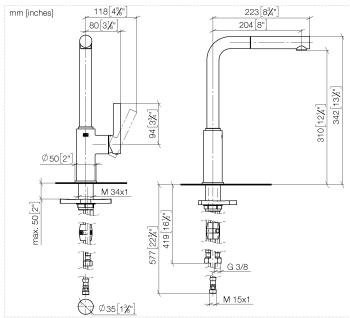

DORNBACHT PIUR Single-lever mixer Pull-out - Brushed Nickel

33 950 210

- 204mm projection
- pivotable spout 360°
- air-enriched flow
- max. flow 8 l/min at 3 bar flow pressure
- fabric braided hose 1500 mm

Intrinsic protection against back flow.

	Brushed Nickel	33 950 210-70
	Chrome	33 950 210-00
	Soft Black	33 950 210-69

DORNBRACHT PIUR Single-lever mixer Pull-out - Brushed Nickel

33 950 210

Flow rate chart

Codes & Standards

DIN 4109

EN 1717

ISO 3822

Ü-Zeichen

XP P 41-280

DORNBACHT PIUR Single-lever mixer Pull-out - Brushed Nickel

33 950 210

33 950 210

Spare parts list

No.	Item Number	Name	Quantity used	Delivery time
	90 12 11 180 00-70	shower	14	2