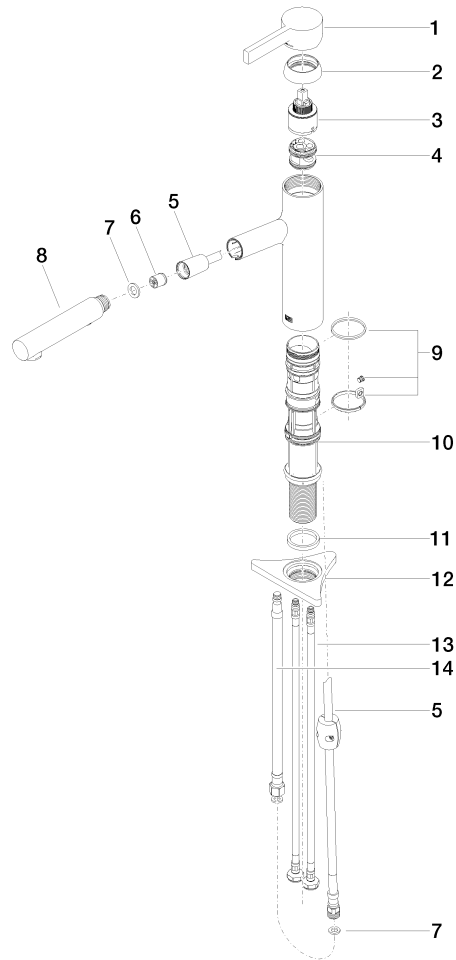

## DORNBACHT LYV Single-lever mixer Pull-out with spray function - Chrome

---

33 960 110

- 230mm projection
- pivotable spout 120°
- air-enriched flow and spray flow
- fabric braided hose 1500 mm
- max. flow 7 l/min at 3 bar flow pressure

Intrinsic protection against back flow.

	Chrome	33 960 110-00
	Soft Black	33 960 110-69
	Brushed Nickel	33 960 110-70

**DORNBRAUCH LYV Single-lever mixer Pull-out with spray function - Chrome**

33 960 110

Parts for other finishes can be found here: [Soft Black](#)

**Spare parts list**

No.	Item Number	Name	Quantity used	Delivery time
1	90 20 81 001 00-00	handle	1	2
2	90 28 30 010 00-00	cover	1	2
3	90 15 05 067 00 90	cartridge	1	2
4	90 18 40 227 00 90	insert	1	2
5	90 30 02 101 00 90	hose	1	2
6	90 23 01 051 00 90	flow reducer	1	2
7	90 14 05 081 00 90	seal	1	2
8	90 12 11 181 00-00	shower	1	2
9	90 14 15 062 00 90	gasket kit	1	2
10	90 30 01 211 00 90	shaft	1	2
11	90 14 05 080 00 90	seal	1	2
12	90 23 10 003 00 90	fixing set	1	2
13	04 30 04 100 00 90	hose	2	2
14	90 30 04 110 00 90	hose	1	2