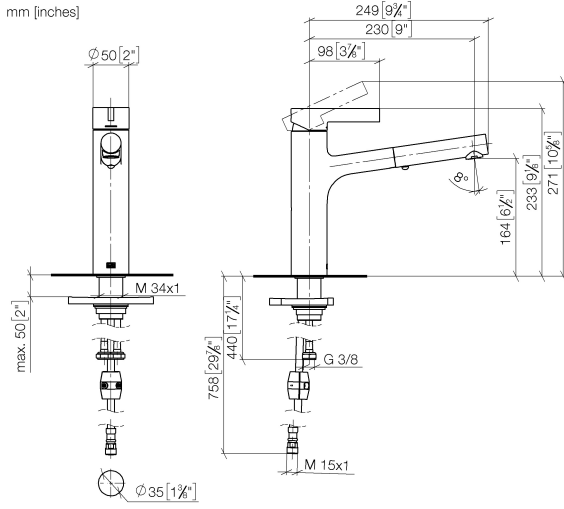

DORNBACHT LYV Single-lever mixer Pull-out with spray function - Soft Black

33 960 110

- 230mm projection
- pivotable spout 120°
- air-enriched flow and spray flow
- fabric braided hose 1500 mm
- max. flow 7 l/min at 3 bar flow pressure

Intrinsic protection against back flow.

	Soft Black	33 960 110-69
	Chrome	33 960 110-00
	Brushed Nickel	33 960 110-70

DORNBACHT LYV Single-lever mixer Pull-out with spray function - Soft Black

33 960 110

33 960 110

Parts for other finishes can be found here: [Chrome](#)

DORNBACHT LYV Single-lever mixer Pull-out with spray function - Soft Black

33 960 110

Spare parts list

No.	Item Number	Name	Quantity used	Delivery time
	90 20 81 001 00-69	handle	15	2