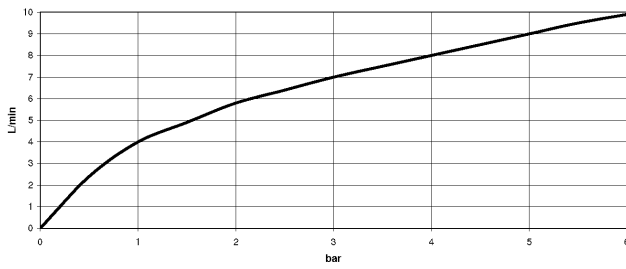

Flow rate chart

Codes & Standards

DIN 4109

EN 1717

EN 817

ISO 3822

Ü-Zeichen

XP P 41-280