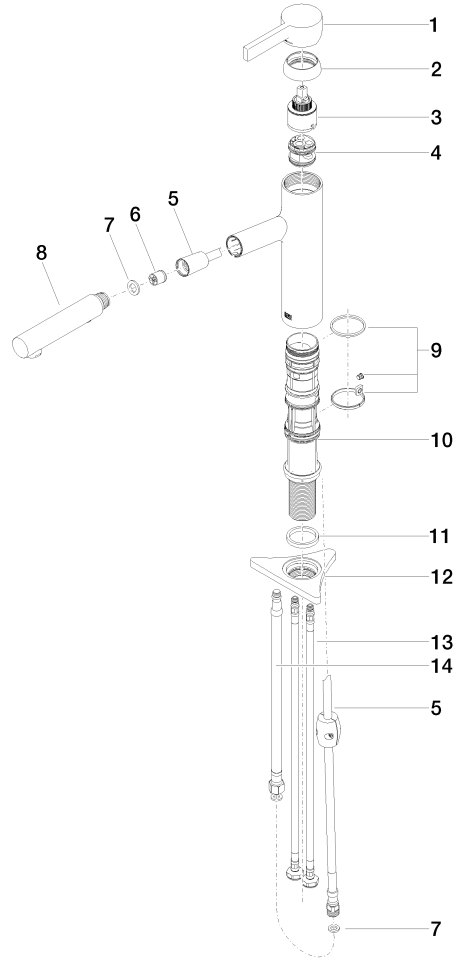

DORNBACHT LYV Single-lever mixer Pull-out with spray function - Soft Black

33 960 110

- 230mm projection
- pivotable spout 120°
- air-enriched flow and spray flow
- fabric braided hose 1500 mm
- max. flow 7 l/min at 3 bar flow pressure

DORNBACHT LYV Single-lever mixer Pull-out with spray function - Soft Black

33 960 110

Certificates

Belgaqua_23-012-2 ACS_23 ACC NY AbP_10 DVGW_DW-6506DN0

DORNBACHT LYV Single-lever mixer Pull-out with spray function - Soft Black

33 960 110

Parts for other finishes can be found here: [Chrome](#)

DORNBACHT LYV Single-lever mixer Pull-out with spray function - Soft Black

33 960 110

Spare parts list

No.	Item Number	Name	Quantity used	Delivery time
	90 20 81 001 00-69	handle	15	2