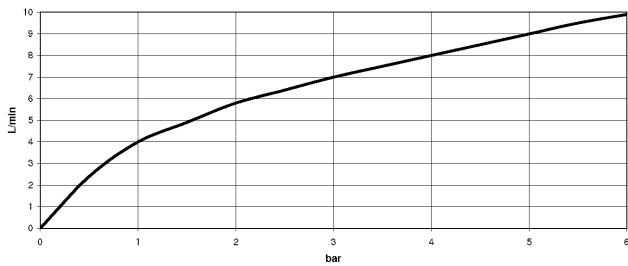

Flow rate chart

Codes & Standards

DIN 4109

EN 1717

EN 817

ISO 3822

Ü-Zeichen

XP P 41-280