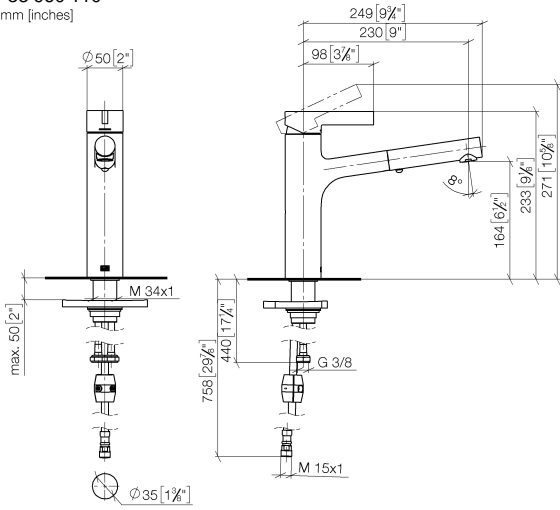

DORNBACHT LYV Single-lever mixer Pull-out with spray function - Brushed Nickel

33 960 110

- 230mm projection
- pivotable spout 120°
- air-enriched flow and spray flow
- fabric braided hose 1500 mm
- max. flow 7 l/min at 3 bar flow pressure

Intrinsic protection against back flow.

	Brushed Nickel	33 960 110-70
	Chrome	33 960 110-00
	Soft Black	33 960 110-69

DORNBRACHT LYV Single-lever mixer Pull-out with spray function - Brushed Nickel

33 960 110
mm [inches]

DORNBACHT LYV Single-lever mixer Pull-out with spray function - Brushed Nickel

33 960 110

Certificates

Belgaqua_23-012-2 ACS_23 ACC NY AbP_10

DVGW_DW-
6506DN0

DORNBACHT LYV Single-lever mixer Pull-out with spray function - Brushed Nickel

33 960 110

Parts for other finishes can be found here: [Chrome](#)

DORNBACHT LYV Single-lever mixer Pull-out with spray function - Brushed Nickel

33 960 110

Spare parts list

No.	Item Number	Name	Quantity used	Delivery time
	90 20 81 001 00-70	handle	15	2