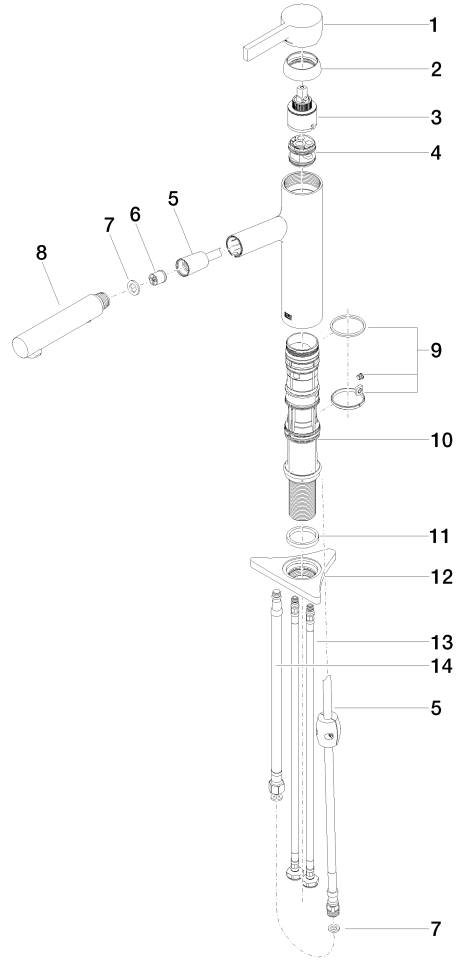

DORNBACHT LYV Single-lever mixer Pull-out with spray function - Brushed Nickel

33 960 110

- 230mm projection
- pivotable spout 120°
- air-enriched flow and spray flow
- fabric braided hose 1500 mm
- max. flow 7 l/min at 3 bar flow pressure

Intrinsic protection against back flow.

	Brushed Nickel	33 960 110-70
	Chrome	33 960 110-00
	Soft Black	33 960 110-69

DORNBRACHT LYV Single-lever mixer Pull-out with spray function - Brushed Nickel

33 960 110
mm [inches]

DORNBACHT LYV Single-lever mixer Pull-out with spray function - Brushed Nickel

33 960 110

Certificates

Belgaqua_23-012-2 ACS_23 ACC NY AbP_10

DVGW_DW-
6506DN0

DORNBACHT LYV Single-lever mixer Pull-out with spray function - Brushed Nickel

33 960 110

Parts for other finishes can be found here: [Chrome](#)

DORNBACHT LYV Single-lever mixer Pull-out with spray function - Brushed Nickel

33 960 110

Spare parts list

No.	Item Number	Name	Quantity used	Delivery time
	90 20 81 001 00-70	handle	15	2