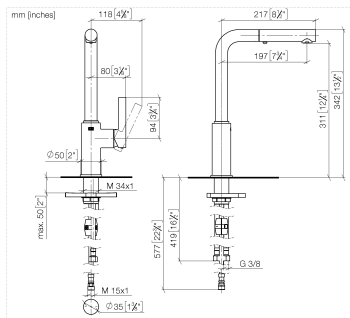

## DORNBRACHT PIUR Single-lever mixer Pull-out with spray function - Brushed Nickel

---

33 960 210

- 197mm projection
- pivotable spout 360°
- air-enriched flow and spray flow
- max. flow 6.7 l/min at 3 bar flow pressure
- fabric braided hose 1500 mm

## DORNBRACHT PIUR Single-lever mixer Pull-out with spray function - Brushed Nickel

33 960 210

**Spare parts list**

No.	Item Number	Name	Quantity used	Delivery time
1	90 12 11 181 00-70	shower	1	2
2	90 14 05 081 00 90	seal	1	2
3	90 23 01 051 00 90	flow reducer	1	2
4	90 30 02 101 00 90	hose	1	2
5	90 14 15 060 00 90	gasket kit	1	2
6	90 15 05 060 00 90	cartridge	1	2
7	90 28 30 011 00-70	cover	1	2
8	90 20 21 001 00-70	handle	1	2
9	90 27 21 001 00-70	rosette	1	2
10	90 30 01 200 00 90	shaft	1	2
11	90 23 10 003 00 90	fixing set	1	2
12	04 30 04 101 00 90	hose	2	2
13	90 30 04 110 00 90	hose	1	2