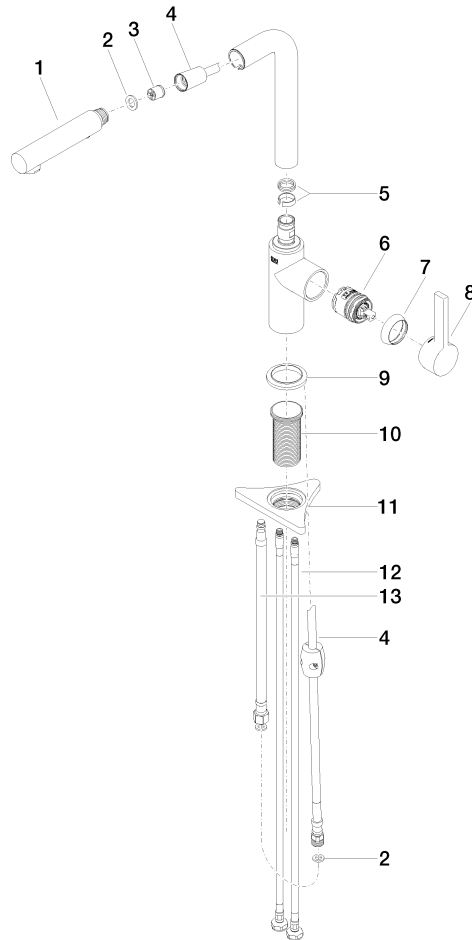

## DORNBRACHT PIUR Single-lever mixer Pull-out with spray function - Brushed Nickel

---

33 960 210

- 197mm projection
- pivotable spout 360°
- air-enriched flow and spray flow
- max. flow 6.7 l/min at 3 bar flow pressure
- fabric braided hose 1500 mm

## DORNBRACHT PIUR Single-lever mixer Pull-out with spray function - Brushed Nickel

33 960 210

### Certificates

Belgqua\_23-012-2 AbP\_10

ACS\_23 ACC NY

**DORNBRACHT PIUR Single-lever mixer Pull-out with spray function - Brushed Nickel**

33 960 210

Parts for other finishes can be found here: [Chrome](#)

**Spare parts list**

No.	Item Number	Name	Quantity used	Delivery time
1	90 12 11 181 00-70	shower	1	2
2	90 14 05 081 00 90	seal	1	2
3	90 23 01 051 00 90	flow reducer	1	2
4	90 30 02 101 00 90	hose	1	2
5	90 14 15 060 00 90	gasket kit	1	2
6	90 15 05 060 00 90	cartridge	1	2
7	90 28 30 011 00-70	cover	1	2
8	90 20 21 001 00-70	handle	1	2
9	90 27 21 001 00-70	rosette	1	2
10	90 30 01 200 00 90	shaft	1	2
11	90 23 10 003 00 90	fixing set	1	2
12	04 30 04 101 00 90	hose	2	2
13	90 30 04 110 00 90	hose	1	2