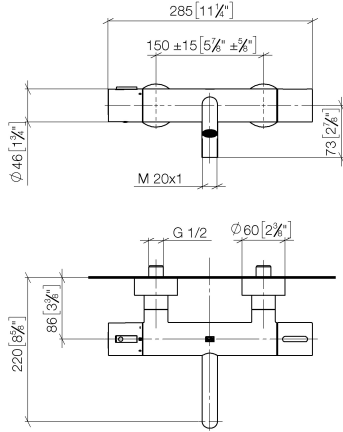

META Bath thermostat for wall mounting without shower set - Brushed Light Gold

34 201 979 Product version from 9/1/2022

- 210mm projection
- circular normal flow
- rotary diverter with volume control and shut-off function
- 3/8" shower outlet
- slide-on rosettes Ø 60 mm
- 1/2" connection
- gauge 150 mm - 15 mm
- max. flow 16.9 l/min at 3 bar flow pressure
- WRAS

META Bath thermostat for wall mounting without shower set - Brushed Light Gold

34 201 979 Product version from 9/1/2022
mm [inches]

Flow rate chart

Codes & Standards

DIN 4109

ISO 3822

Ü-Zeichen

META Bath thermostat for wall mounting without shower set - Brushed Light Gold

Spare parts list

No.	Item Number	Name	Quantity used	Delivery time
1	90 17 33 020 00-27	handle	1	30
2	90 15 02 070 00 90	cartridge	1	2
3	90 30 40 010 00 90	regulator	1	2
4	90 11 06 214 00-27	spout	1	30
5	09 14 10 139 90	seal	1	2
6	08 30 30 701 90	screw	1	2
7	90 14 10 032 00 90	seal	1	2
8	09 24 03 115 20-27	nipple	1	60
9	90 21 02 069 00-27	cover	1	30
10	09 20 97 020-27	handle	1	60
11	90 12 12 002 00 90	fixing cap	1	2
12	09 14 15 052 90	ring	1	2
13	09 24 04 141-27	nut	1	60
14	90 15 05 033 00 90	diverter	1	2
15	09 23 10 048-27	nut	2	60
16	90 29 05 024 00 90	nipple	2	2
17	09 27 62 004-27	rosette	2	60
18	09 14 10 119 90	seal	2	2
19	09 29 03 020 90	insert	2	2
20	04 11 04 032 00 90	connection	2	2
21	09 14 20 010 90	seal	2	2