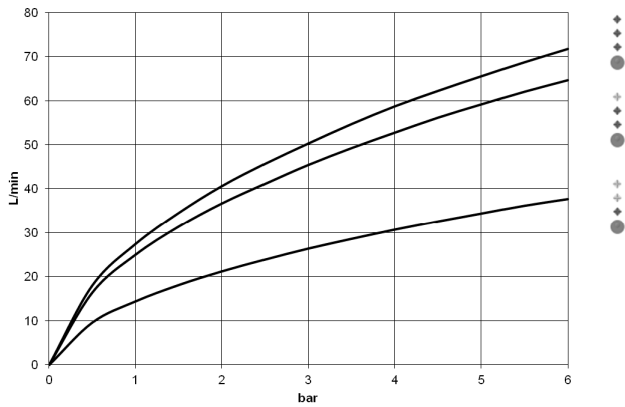

Flow rate chart

Codes & Standards

DIN 4109

ISO 3822

Ü-Zeichen