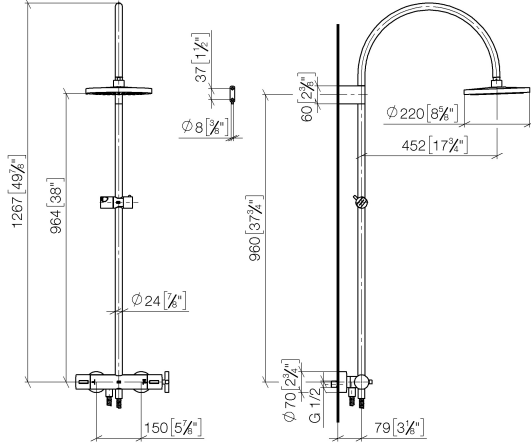

**TARA Shower pipe with shower thermostat without hand shower FlowReduce
220 mm - Platinum**

TARA

34 458 892

- shower with fixed riser projection 452mm
- Rain shower: PURE RAIN, max. flow rate 7 l/min (at 3 bar)
- Function from: 6 l/min
- rain shower Ø 220 mm
- rain shower with anti-scale system
- rotary diverter with volume control and shut-off function
- slide-on rosettes Ø 70 mm
- height of fittings up to rain shower (bottom edge) 964mm
- height of fittings up to top edge of elbow 1267mm
- gauge 150 mm - 13 mm
- metal shower hose 1750mm with integrated anti-twist protection
- 1/2" connection
- slide bar
- Pipe diameter 23.5 mm
- This product can help a building meet the requirements of Green Building Rating Systems, e.g. LEED®, BREEAM®, DGNB
- WRAS 2204013

Required miscellaneous

	Hand shower - Platinum	28 018 979-08
--	-------------------------------	---------------

34 458 892

mm [inches]

1:10

Flow rate chart

Certificates

Belgaqua_22_283_2 WRAS_2204013. LGA_38737.
7_8.

**TARA Shower pipe with shower thermostat without hand shower FlowReduce
220 mm - Platinum**

TARA

34 458 892

Parts for other
finishes can be found
here: [Chrome](#)

Spare parts list

No.	Item Number	Name	Quantity used	Delivery time
1	90 12 05 092 20-08	shower	1	40
2	04 28 22 346 00-08	pipe	1	40
3	09 14 10 008 90	seal	1	2
4	90 17 11 150 00-08	holder	1	40
5	28 322 970-08	Metal shower hose 1/2" x 3/8" x 1750 mm - Platinum	1	40
6	12 570 970-08	Slide unit - Platinum	1	40
7	90 28 22 349 00-08	pipe	1	40
8	04 17 01 250 00-08	connection	1	40
9	90 17 33 015 00-08	handle	1	40
10	90 14 20 026 00 90	seal	1	2
11	90 17 33 021 00-08	handle	1	40