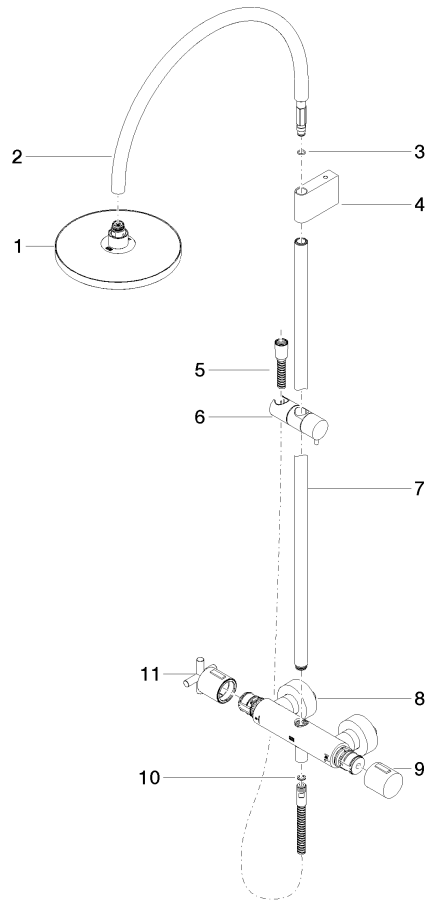

**TARA Shower pipe with shower thermostat without hand shower FlowReduce
220 mm - Platinum**

TARA

34 458 892

- shower with fixed riser projection 452mm
- Rain shower: PURE RAIN, max. flow rate 7 l/min (at 3 bar)
- Function from: 6 l/min
- rain shower Ø 220 mm
- rain shower with anti-scale system
- rotary diverter with volume control and shut-off function
- slide-on rosettes Ø 70 mm
- height of fittings up to rain shower (bottom edge) 964mm
- height of fittings up to top edge of elbow 1267mm
- gauge 150 mm - 13 mm
- metal shower hose 1750mm with integrated anti-twist protection
- 1/2" connection
- slide bar
- Pipe diameter 23.5 mm
- This product can help a building meet the requirements of Green Building Rating Systems, e.g. LEED®, BREEAM®, DGNB
- WRAS 2204013

Required miscellaneous

	Hand shower - Platinum	28 018 979-08
--	-------------------------------	---------------

34 458 892

mm [inches]

1:10

Flow rate chart

Certificates

Belgaqua_22_283_2 WRAS_2204013. LGA_38737.
7_8.

**TARA Shower pipe with shower thermostat without hand shower FlowReduce
220 mm - Platinum**

TARA

34 458 892

Parts for other
finishes can be found
here: [Chrome](#)

Spare parts list

No.	Item Number	Name	Quantity used	Delivery time
1	90 12 05 092 20-08	shower	1	40
2	04 28 22 346 00-08	pipe	1	40
3	09 14 10 008 90	seal	1	2
4	90 17 11 150 00-08	holder	1	40
5	28 322 970-08	Metal shower hose 1/2" x 3/8" x 1750 mm - Platinum	1	40
6	12 570 970-08	Slide unit - Platinum	1	40
7	90 28 22 349 00-08	pipe	1	40
8	04 17 01 250 00-08	connection	1	40
9	90 17 33 015 00-08	handle	1	40
10	90 14 20 026 00 90	seal	1	2
11	90 17 33 021 00-08	handle	1	40