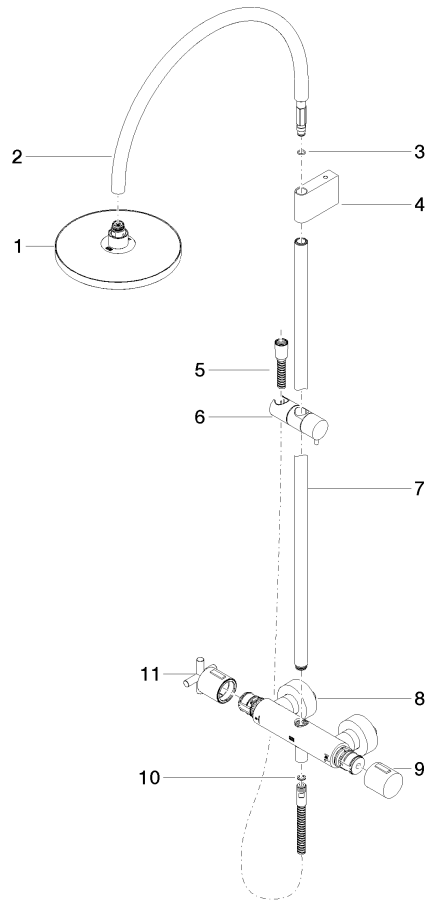

**TARA Shower pipe with shower thermostat without hand shower FlowReduce
220 mm - Brushed Durabrace (23kt Gold)**

TARA

34 458 892

- shower with fixed riser projection 452mm
- Rain shower: PURE RAIN, max. flow rate 7 l/min (at 3 bar)
- Function from: 6 l/min
- rain shower Ø 220 mm
- rain shower with anti-scale system
- rotary diverter with volume control and shut-off function
- slide-on rosettes Ø 70 mm
- height of fittings up to rain shower (bottom edge) 964mm
- height of fittings up to top edge of elbow 1267mm
- gauge 150 mm - 13 mm
- metal shower hose 1750mm with integrated anti-twist protection
- 1/2" connection
- slide bar
- Pipe diameter 23.5 mm
- This product can help a building meet the requirements of Green Building Rating Systems, e.g. LEED®, BREEAM®, DGNB
- WRAS 2204013

Hand shower FlowReduce - Brushed Durabrace (23kt Gold) 28 018 979-28 0010

**TARA Shower pipe with shower thermostat without hand shower FlowReduce
220 mm - Brushed Durabross (23kt Gold)**

TARA

34 458 892

mm [inches]

1:10

Flow rate chart

Certificates

Belgaqua_22_283_2 WRAS_2204013. LGA_38737.
7_8.

**TARA Shower pipe with shower thermostat without hand shower FlowReduce
220 mm - Brushed Durabross (23kt Gold)**

TARA

34 458 892

Parts for other
finishes can be found
here: [Chrome](#)

Spare parts list

No.	Item Number	Name	Quantity used	Delivery time
1	90 12 05 092 20-28	shower	1	20
2	04 28 22 346 00-28	pipe	1	20
3	09 14 10 008 90	seal	1	2
4	90 17 11 150 00-28	holder	1	20
5	28 322 970-28	Metal shower hose 1/2" x 3/8" x 1750 mm - Brushed Durabross (23kt Gold)	1	20
6	12 570 970-28	Slide unit - Brushed Durabross (23kt Gold)	1	20
7	90 28 22 349 00-28	pipe	1	20
8	04 17 01 250 00-28	connection	1	20
9	90 17 33 015 00-28	handle	1	20
10	90 14 20 026 00 90	seal	1	2
11	90 17 33 021 00-28	handle	1	20