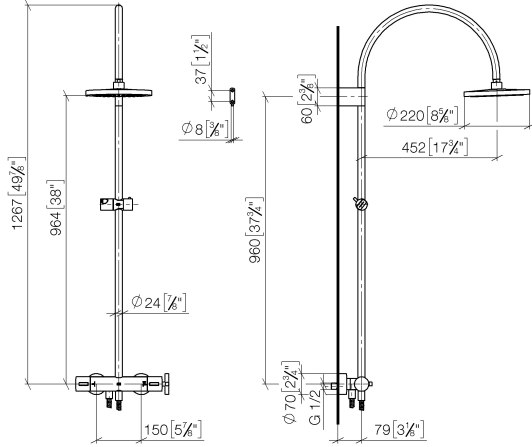

**TARA Shower pipe with shower thermostat without hand shower FlowReduce
220 mm - Brushed Durabrace (23kt Gold)**

TARA

34 458 892

- shower with fixed riser projection 452mm
- Rain shower: PURE RAIN, max. flow rate 7 l/min (at 3 bar)
- Function from: 6 l/min
- rain shower Ø 220 mm
- rain shower with anti-scale system
- rotary diverter with volume control and shut-off function
- slide-on rosettes Ø 70 mm
- height of fittings up to rain shower (bottom edge) 964mm
- height of fittings up to top edge of elbow 1267mm
- gauge 150 mm - 13 mm
- metal shower hose 1750mm with integrated anti-twist protection
- 1/2" connection
- slide bar
- Pipe diameter 23.5 mm
- This product can help a building meet the requirements of Green Building Rating Systems, e.g. LEED®, BREEAM®, DGNB
- WRAS 2204013

Hand shower FlowReduce - Brushed Durabrace (23kt Gold) 28 018 979-28 0010

**TARA Shower pipe with shower thermostat without hand shower FlowReduce
220 mm - Brushed Durabross (23kt Gold)**

TARA

34 458 892

mm [inches]

1:10

Flow rate chart

Certificates

Belgaqua_22_283_2 WRAS_2204013. LGA_38737.
7_8.

**TARA Shower pipe with shower thermostat without hand shower FlowReduce
220 mm - Brushed Durabross (23kt Gold)**

TARA

34 458 892

Parts for other
finishes can be found
here: [Chrome](#)

Spare parts list

No.	Item Number	Name	Quantity used	Delivery time
1	90 12 05 092 20-28	shower	1	20
2	04 28 22 346 00-28	pipe	1	20
3	09 14 10 008 90	seal	1	2
4	90 17 11 150 00-28	holder	1	20
5	28 322 970-28	Metal shower hose 1/2" x 3/8" x 1750 mm - Brushed Durabross (23kt Gold)	1	20
6	12 570 970-28	Slide unit - Brushed Durabross (23kt Gold)	1	20
7	90 28 22 349 00-28	pipe	1	20
8	04 17 01 250 00-28	connection	1	20
9	90 17 33 015 00-28	handle	1	20
10	90 14 20 026 00 90	seal	1	2
11	90 17 33 021 00-28	handle	1	20