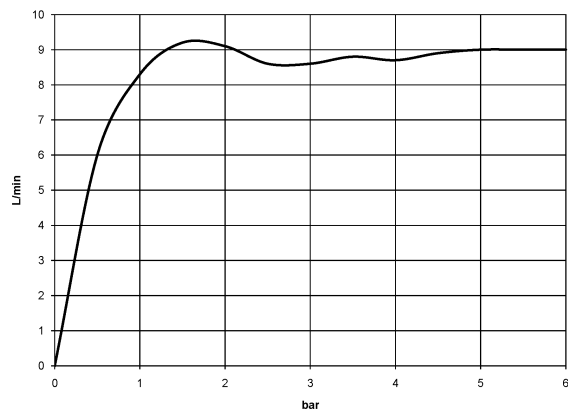

Flow rate chart

Certificates

Belgaqua_22_283_2 WRAS_2204013. LGA_38737.
7_8.