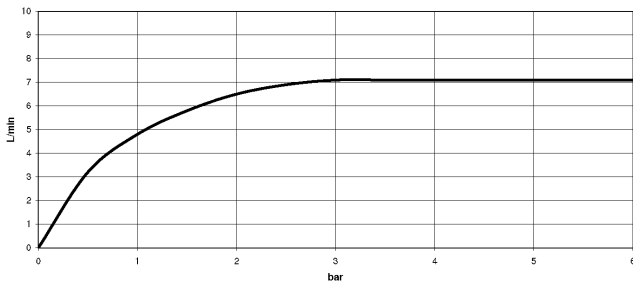

**TARA Shower pipe with shower thermostat without hand shower FlowReduce
220 mm - Brushed Bronze**

TARA

34 458 892

- shower with fixed riser projection 452mm
- Rain shower: PURE RAIN, max. flow rate 7 l/min (at 3 bar)
- Function from: 6 l/min
- rain shower Ø 220 mm
- rain shower with anti-scale system
- rotary diverter with volume control and shut-off function
- slide-on rosettes Ø 70 mm
- height of fittings up to rain shower (bottom edge) 964mm
- height of fittings up to top edge of elbow 1267mm
- gauge 150 mm - 13 mm
- metal shower hose 1750mm with integrated anti-twist protection
- 1/2" connection
- slide bar
- Pipe diameter 23.5 mm
- This product can help a building meet the requirements of Green Building Rating Systems, e.g. LEED®, BREEAM®, DGNB
- WRAS 2204013

This article does not include a hand shower!

Intrinsic protection against back flow.

	Brushed Bronze	34 458 892-42
	Chrome	34 458 892-00
	Brushed Platinum	34 458 892-06
	Platinum	34 458 892-08
	Dark Chrome	34 458 892-19
	Brushed Durabronze (23kt Gold)	34 458 892-28
	Matte Black	34 458 892-33
	Brushed Champagne (22kt Gold)	34 458 892-46
	Champagne (22kt Gold)	34 458 892-47
	Brushed Chrome	34 458 892-93
	Brushed Dark Platinum	34 458 892-99

**TARA Shower pipe with shower thermostat without hand shower FlowReduce
220 mm - Brushed Bronze**

TARA

34 458 892
mm [inches]
1:10

Flow rate chart

Codes & Standards

DIN 4109

EN 1717

ISO 3822