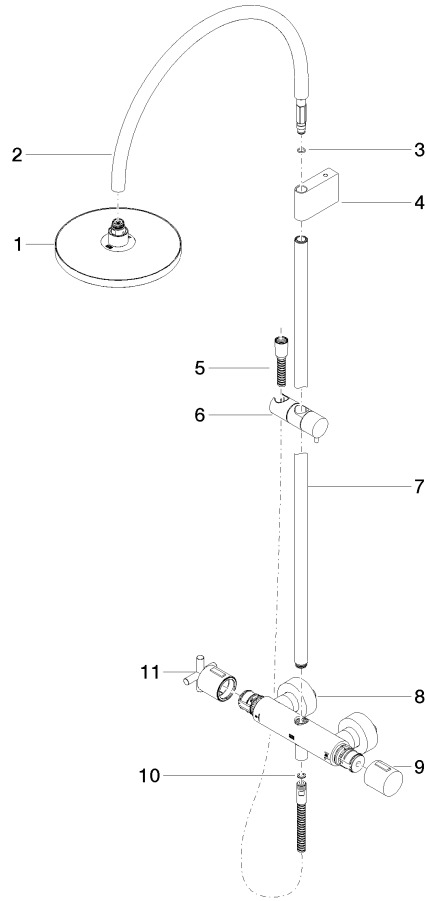

**TARA Shower pipe with shower thermostat without hand shower FlowReduce
220 mm - Brushed Champagne (22kt Gold)**

TARA

34 458 892

- shower with fixed riser projection 452mm
- Rain shower: PURE RAIN, max. flow rate 7 l/min (at 3 bar)
- Function from: 6 l/min
- rain shower Ø 220 mm
- rain shower with anti-scale system
- rotary diverter with volume control and shut-off function
- slide-on rosettes Ø 70 mm
- height of fittings up to rain shower (bottom edge) 964mm
- height of fittings up to top edge of elbow 1267mm
- gauge 150 mm - 13 mm
- metal shower hose 1750mm with integrated anti-twist protection
- 1/2" connection
- slide bar
- Pipe diameter 23.5 mm
- This product can help a building meet the requirements of Green Building Rating Systems, e.g. LEED®, BREEAM®, DGNB
- WRAS 2204013

Required miscellaneous

**Hand shower FlowReduce -
Brushed Champagne (22kt Gold)** 28 016 979-46
0010

Required miscellaneous

**Hand shower - Brushed
Champagne (22kt Gold)** 28 016 979-46

**TARA Shower pipe with shower thermostat without hand shower FlowReduce
220 mm - Brushed Champagne (22kt Gold)**

TARA

34 458 892
mm [inches]

Flow rate chart

Certificates

Belgaqua_22_283_2 WRAS_2204013. LGA_38737.
7_8.

**TARA Shower pipe with shower thermostat without hand shower FlowReduce
220 mm - Brushed Champagne (22kt Gold)**

TARA

34 458 892

Parts for other
finishes can be found
here: [Chrome](#)

Spare parts list

No.	Item Number	Name	Quantity used	Delivery time
1	90 12 05 092 20-46	shower	1	30
2	04 28 22 346 00-46	pipe	1	60
3	09 14 10 008 90	seal	1	2
4	90 17 11 150 00-46	holder	1	30
5	28 322 970-46	Metal shower hose 1/2" x 3/8" x 1750 mm - Brushed Champagne (22kt Gold)	1	30
6	12 570 970-46	Slide unit - Brushed Champagne (22kt Gold)	1	30
7	90 28 22 349 00-46	pipe	1	30
8	04 17 01 250 00-46	connection	1	60
9	90 17 33 015 00-46	handle	1	30
10	90 14 20 026 00 90	seal	1	2
11	90 17 33 021 00-46	handle	1	30