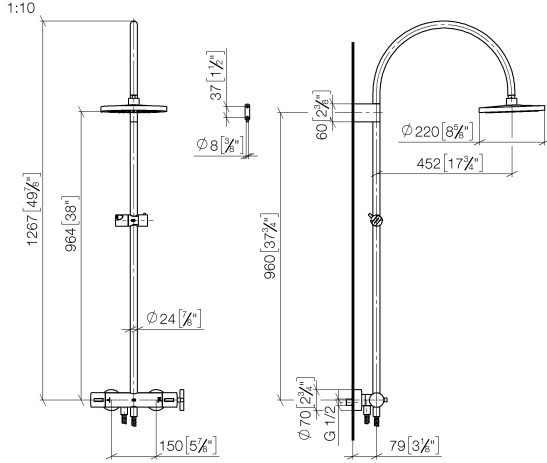

**TARA Shower pipe with shower thermostat without hand shower FlowReduce
220 mm - Brushed Champagne (22kt Gold)**

TARA

34 458 892

- shower with fixed riser projection 452mm
- Rain shower: PURE RAIN, max. flow rate 7 l/min (at 3 bar)
- Function from: 6 l/min
- rain shower Ø 220 mm
- rain shower with anti-scale system
- rotary diverter with volume control and shut-off function
- slide-on rosettes Ø 70 mm
- height of fittings up to rain shower (bottom edge) 964mm
- height of fittings up to top edge of elbow 1267mm
- gauge 150 mm - 13 mm
- metal shower hose 1750mm with integrated anti-twist protection
- 1/2" connection
- slide bar
- Pipe diameter 23.5 mm
- This product can help a building meet the requirements of Green Building Rating Systems, e.g. LEED®, BREEAM®, DGNB
- WRAS 2204013

Required miscellaneous

**Hand shower FlowReduce -
Brushed Champagne (22kt Gold)** 28 016 979-46
0010

Required miscellaneous

**Hand shower - Brushed
Champagne (22kt Gold)** 28 016 979-46

**TARA Shower pipe with shower thermostat without hand shower FlowReduce
220 mm - Brushed Champagne (22kt Gold)**

TARA

34 458 892
mm [inches]

Flow rate chart

Certificates

Belgaqua_22_283_2 WRAS_2204013. LGA_38737.
7_8.

**TARA Shower pipe with shower thermostat without hand shower FlowReduce
220 mm - Brushed Champagne (22kt Gold)**

TARA

34 458 892

Parts for other
finishes can be found
here: [Chrome](#)

Spare parts list

No.	Item Number	Name	Quantity used	Delivery time
1	90 12 05 092 20-46	shower	1	30
2	04 28 22 346 00-46	pipe	1	60
3	09 14 10 008 90	seal	1	2
4	90 17 11 150 00-46	holder	1	30
5	28 322 970-46	Metal shower hose 1/2" x 3/8" x 1750 mm - Brushed Champagne (22kt Gold)	1	30
6	12 570 970-46	Slide unit - Brushed Champagne (22kt Gold)	1	30
7	90 28 22 349 00-46	pipe	1	30
8	04 17 01 250 00-46	connection	1	60
9	90 17 33 015 00-46	handle	1	30
10	90 14 20 026 00 90	seal	1	2
11	90 17 33 021 00-46	handle	1	30