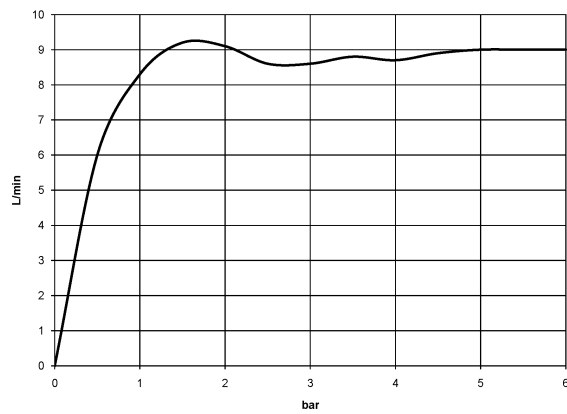

**TARA Shower pipe with shower thermostat without hand shower FlowReduce
220 mm - Brushed Champagne (22kt Gold)**

TARA

34 458 892

- shower with fixed riser projection 452mm
- Rain shower: PURE RAIN, max. flow rate 7 l/min (at 3 bar)
- Function from: 6 l/min
- rain shower Ø 220 mm
- rain shower with anti-scale system
- rotary diverter with volume control and shut-off function
- slide-on rosettes Ø 70 mm
- height of fittings up to rain shower (bottom edge) 964mm
- height of fittings up to top edge of elbow 1267mm
- gauge 150 mm - 13 mm
- metal shower hose 1750mm with integrated anti-twist protection
- 1/2" connection
- slide bar
- Pipe diameter 23.5 mm
- This product can help a building meet the requirements of Green Building Rating Systems, e.g. LEED®, BREEAM®, DGNB
- WRAS 2204013

Required miscellaneous

**Hand shower FlowReduce -
Brushed Champagne (22kt Gold)** 28 016 979-46
0010

Required miscellaneous

**Hand shower - Brushed
Champagne (22kt Gold)** 28 016 979-46

**TARA Shower pipe with shower thermostat without hand shower FlowReduce
220 mm - Brushed Champagne (22kt Gold)**

TARA

34 458 892
mm [inches]

Flow rate chart

Certificates

Belgaqua_22_283_2 WRAS_2204013. LGA_38737.
7_8.

**TARA Shower pipe with shower thermostat without hand shower FlowReduce
220 mm - Brushed Champagne (22kt Gold)**