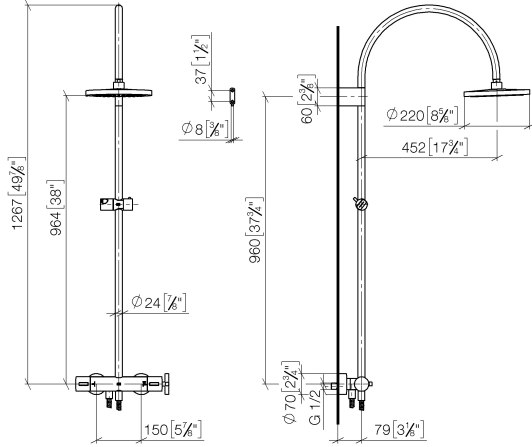

**TARA Shower pipe with shower thermostat without hand shower FlowReduce  
220 mm - Brushed Chrome**

TARA

34 458 892

- shower with fixed riser projection 452mm
- Rain shower: PURE RAIN, max. flow rate 7 l/min (at 3 bar)
- Function from: 6 l/min
- rain shower Ø 220 mm
- rain shower with anti-scale system
- rotary diverter with volume control and shut-off function
- slide-on rosettes Ø 70 mm
- height of fittings up to rain shower (bottom edge) 964mm
- height of fittings up to top edge of elbow 1267mm
- gauge 150 mm - 13 mm
- metal shower hose 1750mm with integrated anti-twist protection
- 1/2" connection
- slide bar
- Pipe diameter 23.5 mm
- This product can help a building meet the requirements of Green Building Rating Systems, e.g. LEED®, BREEAM®, DGNB
- WRAS 2204013

**Required miscellaneous**

**Hand shower FlowReduce - Brushed Chrome** 28 016 979-93 0010

**TARA Shower pipe with shower thermostat without hand shower FlowReduce  
220 mm - Brushed Chrome**

TARA

34 458 892

mm [inches]

1:10

**Flow rate chart**

**Certificates**

Belgaqua\_22\_283\_2 WRAS\_2204013. LGA\_38737.  
7\_8.

**TARA Shower pipe with shower thermostat without hand shower FlowReduce  
220 mm - Brushed Chrome**

TARA

34 458 892

Parts for other  
finishes can be found  
here: [Chrome](#)

**Spare parts list**

No.	Item Number	Name	Quantity used	Delivery time
1	90 12 05 092 20-93	shower	1	20
2	04 28 22 346 00-93	pipe	1	20
3	09 14 10 008 90	seal	1	2
4	90 17 11 150 00-93	holder	1	20
5	28 322 970-93	Metal shower hose 1/2" x 3/8" x 1750 mm - Brushed Chrome	1	20
6	12 570 970-93	Slide unit - Brushed Chrome	1	20
7	90 28 22 349 00-93	pipe	1	20
8	04 17 01 250 00-93	connection	1	20
9	90 17 33 015 00-93	handle	1	20
10	90 14 20 026 00 90	seal	1	2
11	90 17 33 021 00-93	handle	1	20