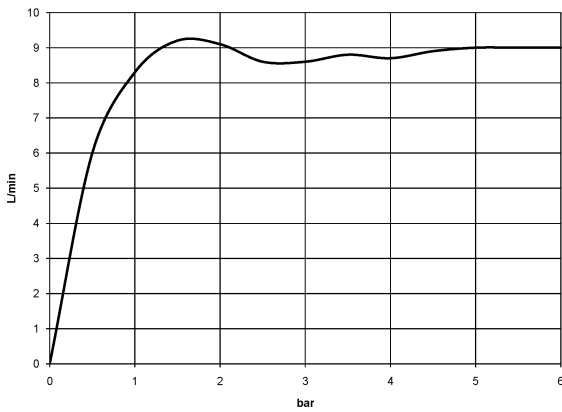

mm [inches]

1:10

**Flow rate chart**

**Certificates**

Belgaqua\_22\_283\_2 WRAS\_2204013. LGA\_38737.  
7\_8.

**TARA Shower pipe with shower thermostat without hand shower FlowReduce  
220 mm - Brushed Chrome**