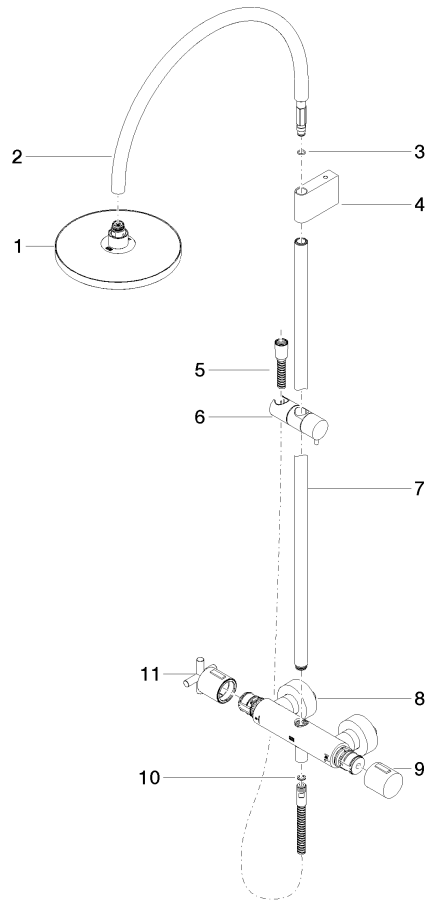

**TARA Shower pipe with shower thermostat without hand shower FlowReduce  
220 mm - Brushed Chrome**

TARA

34 458 892

- shower with fixed riser projection 452mm
- Rain shower: PURE RAIN, max. flow rate 7 l/min (at 3 bar)
- Function from: 6 l/min
- rain shower Ø 220 mm
- rain shower with anti-scale system
- rotary diverter with volume control and shut-off function
- slide-on rosettes Ø 70 mm
- height of fittings up to rain shower (bottom edge) 964mm
- height of fittings up to top edge of elbow 1267mm
- gauge 150 mm - 13 mm
- metal shower hose 1750mm with integrated anti-twist protection
- 1/2" connection
- slide bar
- Pipe diameter 23.5 mm
- This product can help a building meet the requirements of Green Building Rating Systems, e.g. LEED®, BREEAM®, DGNB
- WRAS 2204013

**Required miscellaneous**

**Hand shower FlowReduce - Brushed Chrome** 28 016 979-93 0010

**TARA Shower pipe with shower thermostat without hand shower FlowReduce  
220 mm - Brushed Chrome**

TARA

34 458 892

mm [inches]

1:10

**Flow rate chart**

**Certificates**

Belgaqua\_22\_283\_2 WRAS\_2204013. LGA\_38737.  
7\_8.

**TARA Shower pipe with shower thermostat without hand shower FlowReduce  
220 mm - Brushed Chrome**

TARA

34 458 892

Parts for other  
finishes can be found  
here: [Chrome](#)

**Spare parts list**

No.	Item Number	Name	Quantity used	Delivery time
1	90 12 05 092 20-93	shower	1	20
2	04 28 22 346 00-93	pipe	1	20
3	09 14 10 008 90	seal	1	2
4	90 17 11 150 00-93	holder	1	20
5	28 322 970-93	Metal shower hose 1/2" x 3/8" x 1750 mm - Brushed Chrome	1	20
6	12 570 970-93	Slide unit - Brushed Chrome	1	20
7	90 28 22 349 00-93	pipe	1	20
8	04 17 01 250 00-93	connection	1	20
9	90 17 33 015 00-93	handle	1	20
10	90 14 20 026 00 90	seal	1	2
11	90 17 33 021 00-93	handle	1	20