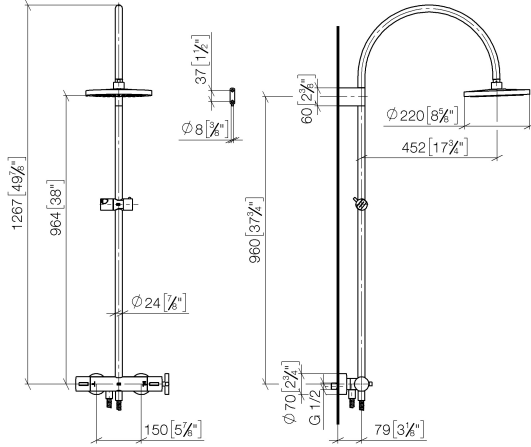

TARA Shower pipe with shower thermostat without hand shower FlowReduce 220 mm - Brushed Dark Platinum

TARA

34 458 892

- shower with fixed riser projection 452mm
- Rain shower: PURE RAIN, max. flow rate 7 l/min (at 3 bar)
- Function from: 6 l/min
- rain shower Ø 220 mm
- rain shower with anti-scale system
- rotary diverter with volume control and shut-off function
- slide-on rosettes Ø 70 mm
- height of fittings up to rain shower (bottom edge) 964mm
- height of fittings up to top edge of elbow 1267mm
- gauge 150 mm - 13 mm
- metal shower hose 1750mm with integrated anti-twist protection
- 1/2" connection
- slide bar
- Pipe diameter 23.5 mm
- This product can help a building meet the requirements of Green Building Rating Systems, e.g. LEED®, BREEAM®, DGNB
- WRAS 2204013

Required miscellaneous

	Hand shower FlowReduce - Brushed Dark Platinum	28 018 979-99 0010
--	--	--------------------

34 458 892

mm [inches]

1:10

Flow rate chart

Certificates

Belgaqua_22_283_2 WRAS_2204013. LGA_38737.
7_8.

**TARA Shower pipe with shower thermostat without hand shower FlowReduce
220 mm - Brushed Dark Platinum**

TARA

34 458 892

Parts for other
finishes can be found
here: [Chrome](#)

Spare parts list

No.	Item Number	Name	Quantity used	Delivery time
1	90 12 05 092 20-99	shower	1	30
2	04 28 22 346 00-99	pipe	1	30
3	09 14 10 008 90	seal	1	2
4	90 17 11 150 00-99	holder	1	30
5	28 322 970-99	Metal shower hose 1/2" x 3/8" x 1750 mm - Brushed Dark Platinum	1	2
6	12 570 970-99	Slide unit - Brushed Dark Platinum	1	30
7	90 28 22 349 00-99	pipe	1	30
8	04 17 01 250 00-99	connection	1	30
9	90 17 33 015 00-99	handle	1	30
10	90 14 20 026 00 90	seal	1	2
11	90 17 33 021 00-99	handle	1	30