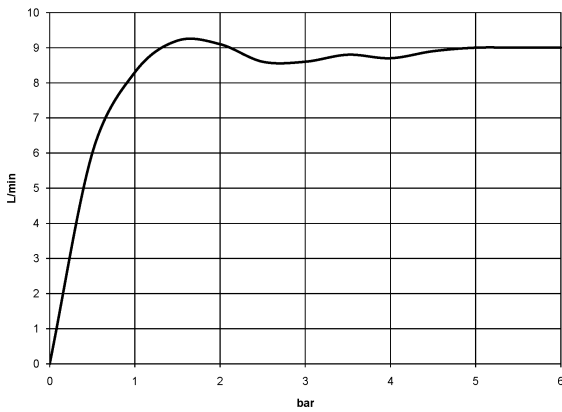

Required miscellaneous

	Hand shower FlowReduce - Brushed Dark Platinum	28 018 979-99 0010
--	--	--------------------

34 458 892

mm [inches]

1:10

Flow rate chart

Certificates

Belgaqua_22_283_2 WRAS_2204013. LGA_38737.
7_8.