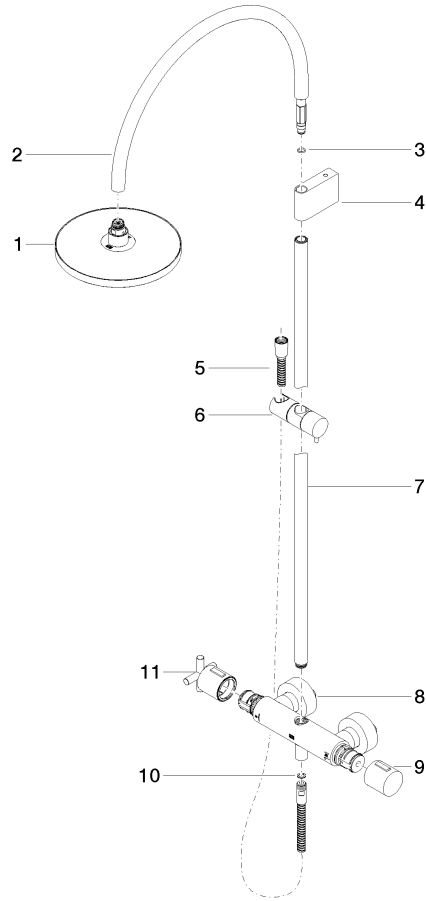

TARA Shower pipe with shower thermostat without hand shower FlowReduce 220 mm - Brushed Dark Platinum

TARA

34 458 892

- shower with fixed riser projection 452mm
- Rain shower: PURE RAIN, max. flow rate 7 l/min (at 3 bar)
- Function from: 6 l/min
- rain shower Ø 220 mm
- rain shower with anti-scale system
- rotary diverter with volume control and shut-off function
- slide-on rosettes Ø 70 mm
- height of fittings up to rain shower (bottom edge) 964mm
- height of fittings up to top edge of elbow 1267mm
- gauge 150 mm - 13 mm
- metal shower hose 1750mm with integrated anti-twist protection
- 1/2" connection
- slide bar
- Pipe diameter 23.5 mm
- This product can help a building meet the requirements of Green Building Rating Systems, e.g. LEED®, BREEAM®, DGNB
- WRAS 2204013

Required miscellaneous

	Hand shower FlowReduce - Brushed Dark Platinum	28 018 979-99 0010
--	--	--------------------

34 458 892

mm [inches]

1:10

Flow rate chart

Certificates

Belgaqua_22_283_2 WRAS_2204013. LGA_38737.
7_8.

**TARA Shower pipe with shower thermostat without hand shower FlowReduce
220 mm - Brushed Dark Platinum**

TARA

34 458 892

Parts for other
finishes can be found
here: [Chrome](#)

Spare parts list

No.	Item Number	Name	Quantity used	Delivery time
1	90 12 05 092 20-99	shower	1	30
2	04 28 22 346 00-99	pipe	1	30
3	09 14 10 008 90	seal	1	2
4	90 17 11 150 00-99	holder	1	30
5	28 322 970-99	Metal shower hose 1/2" x 3/8" x 1750 mm - Brushed Dark Platinum	1	2
6	12 570 970-99	Slide unit - Brushed Dark Platinum	1	30
7	90 28 22 349 00-99	pipe	1	30
8	04 17 01 250 00-99	connection	1	30
9	90 17 33 015 00-99	handle	1	30
10	90 14 20 026 00 90	seal	1	2
11	90 17 33 021 00-99	handle	1	30