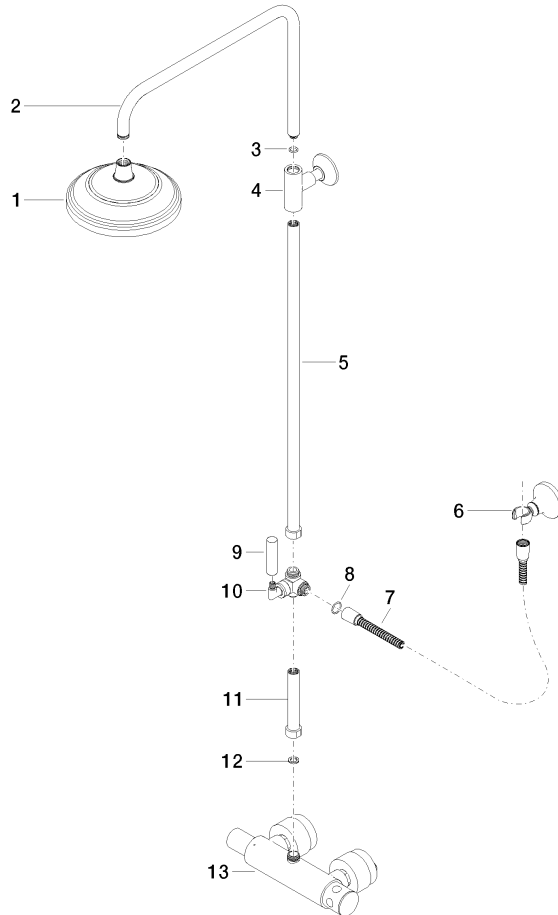

**MADISON Showerpipe with shower thermostat without hand shower -
Durabronz (23kt Gold)**

MADISON

34 459 360

- shower with fixed riser projection 420mm
- rain shower Ø 200 mm
- rain shower with anti-scale system
- max. rainshower flow 14 l/min
- Function from: 8 l/min
- rotary diverter for fixed-riser shower/hand shower
- height of fittings up to rain shower (bottom edge) 985mm
- height of fittings up to top edge of elbow 1160mm
- two-part push-on rosette Ø 65 mm
- rosette for shower holder Ø 65mm
- rosette for wall mounting Ø 60mm
- gauge 150 mm - 13 mm
- metal shower hose 1250mm with integrated anti-twist protection
- 1/2" connection
- Pipe diameter 20 mm

**MADISON Showerpipe with shower thermostat without hand shower -
Durabronz (23kt Gold)**

MADISON

34 459 360
1:10

Flow rate chart

Codes & Standards

DIN 4109

ISO 3822

Ü-Zeichen

MADISON Showerpipe with shower thermostat without hand shower -
Durabross (23kt Gold)

MADISON

34 459 360
Certificates

LGA_38

MADISON Showerpipe with shower thermostat without hand shower -
Durabross (23kt Gold)

MADISON

34 459 360

Parts for other
finishes can be found
here: [Chrome](#)

MADISON Showerpipe with shower thermostat without hand shower -
Durabross (23kt Gold)

MADISON

34 459 360

Spare parts list

No.	Item Number	Name	Quantity used	Delivery time
	04 12 05 038 01-09	shower	17	60