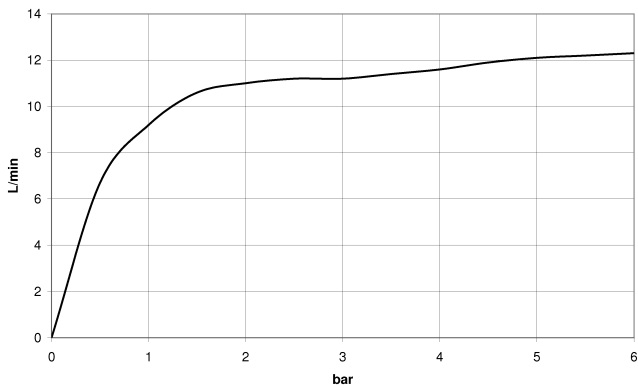

**MADISON Showerpipe with shower thermostat without hand shower -
Durabronz (23kt Gold)**

MADISON

34 459 360

- shower with fixed riser projection 420mm
- rain shower Ø 200 mm
- rain shower with anti-scale system
- max. rainshower flow 14 l/min
- Function from: 8 l/min
- rotary diverter for fixed-riser shower/hand shower
- height of fittings up to rain shower (bottom edge) 985mm
- height of fittings up to top edge of elbow 1160mm
- two-part push-on rosette Ø 65 mm
- rosette for shower holder Ø 65mm
- rosette for wall mounting Ø 60mm
- gauge 150 mm - 13 mm
- metal shower hose 1250mm with integrated anti-twist protection
- 1/2" connection
- Pipe diameter 20 mm

**MADISON Showerpipe with shower thermostat without hand shower -
Durabronz (23kt Gold)**

MADISON

34 459 360
1:10

Flow rate chart

Codes & Standards

DIN 4109

ISO 3822

Ü-Zeichen