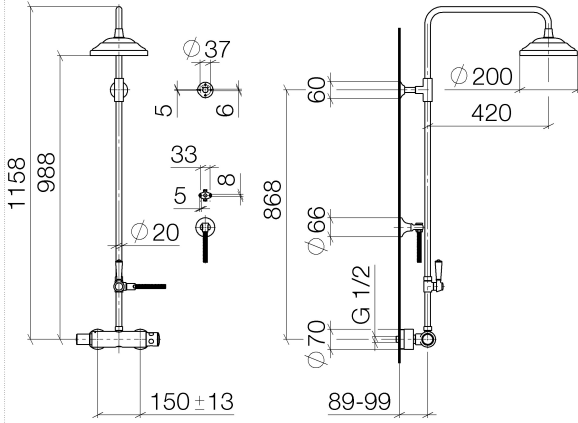

**MADISON Showerpipe with shower thermostat without hand shower -
Durabronz (23kt Gold)**

MADISON

34 459 360

- shower with fixed riser projection 420mm
- rain shower Ø 200 mm
- rain shower with anti-scale system
- max. rainshower flow 14 l/min
- Function from: 8 l/min
- rotary diverter for fixed-riser shower/hand shower
- height of fittings up to rain shower (bottom edge) 985mm
- height of fittings up to top edge of elbow 1160mm
- two-part push-on rosette Ø 65 mm
- rosette for shower holder Ø 65mm
- rosette for wall mounting Ø 60mm
- gauge 150 mm - 13 mm
- metal shower hose 1250mm with integrated anti-twist protection
- 1/2" connection
- Pipe diameter 20 mm

This article does not include a hand shower!

Intrinsic protection against back flow.

NOTE: The handles must be ordered separately from the fittings!

	Durabronz (23kt Gold)	34 459 360-09
	Chrome	34 459 360-00
	Brushed Platinum	34 459 360-06
	Platinum	34 459 360-08
	Brushed Durabronz (23kt Gold)	34 459 360-28
	Brushed Dark Platinum	34 459 360-99

**MADISON Showerpipe with shower thermostat without hand shower -
Durabronz (23kt Gold)**

MADISON

34 459 360
1:10

Flow rate chart

Codes & Standards

DIN 4109

ISO 3822

Ü-Zeichen

MADISON

34 459 360

Parts for other
finishes can be found
here: [Chrome](#)

MADISON Showerpipe with shower thermostat without hand shower -
Durabross (23kt Gold)

MADISON

34 459 360

Spare parts list

No.	Item Number	Name	Quantity used	Delivery time
	04 12 05 038 01-09	shower	17	60