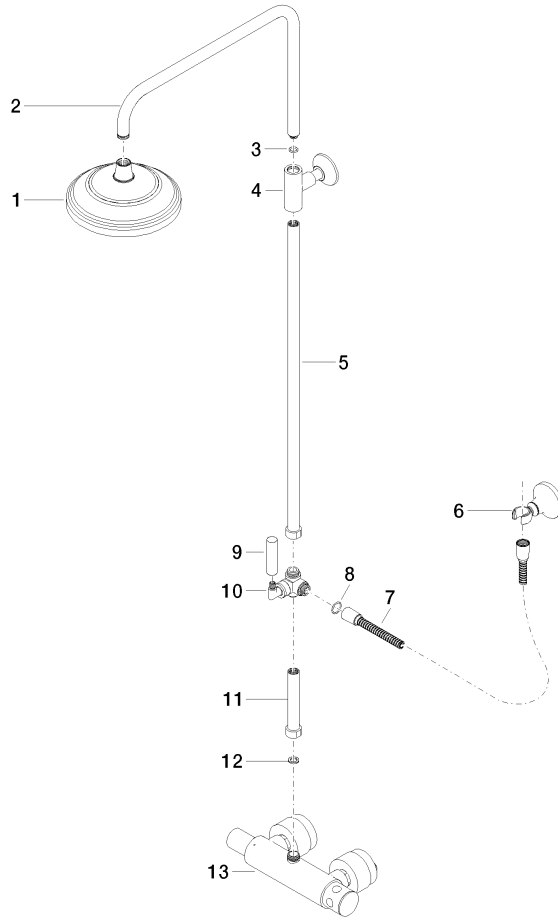

MADISON Showerpipe with shower thermostat without hand shower - Brushed Dark Platinum

MADISON

34 459 360

- shower with fixed riser projection 420mm
- rain shower Ø 200 mm
- rain shower with anti-scale system
- max. rainshower flow 14 l/min
- Function from: 8 l/min
- rotary diverter for fixed-riser shower/hand shower
- height of fittings up to rain shower (bottom edge) 985mm
- height of fittings up to top edge of elbow 1160mm
- two-part push-on rosette Ø 65 mm
- rosette for shower holder Ø 65mm
- rosette for wall mounting Ø 60mm
- gauge 150 mm - 13 mm
- metal shower hose 1250mm with integrated anti-twist protection
- 1/2" connection
- Pipe diameter 20 mm

34 459 360
1:10

Flow rate chart

Codes & Standards

DIN 4109

ISO 3822

Ü-Zeichen

MADISON Showerpipe with shower thermostat without hand shower - Brushed
Dark Platinum

MADISON

34 459 360
Certificates

LGA_38

34 459 360

Parts for other
finishes can be found
here: [Chrome](#)

MADISON Showerpipe with shower thermostat without hand shower - Brushed
Dark Platinum

MADISON

34 459 360

Spare parts list

No.	Item Number	Name	Quantity used	Delivery time
	04 12 05 038 01-99	shower	17	30