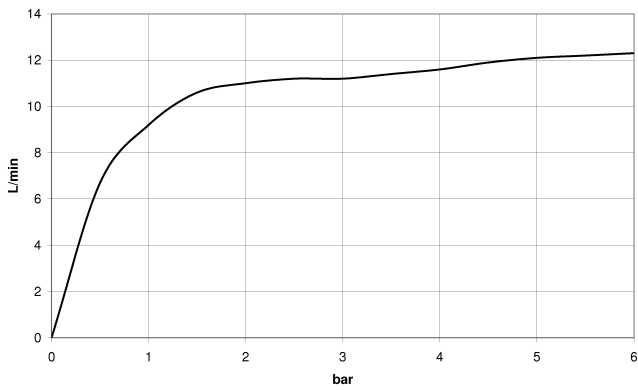

MADISON Showerpipe with shower thermostat without hand shower - Brushed Dark Platinum

MADISON

34 459 360

- shower with fixed riser projection 420mm
- rain shower Ø 200 mm
- rain shower with anti-scale system
- max. rainshower flow 14 l/min
- Function from: 8 l/min
- rotary diverter for fixed-riser shower/hand shower
- height of fittings up to rain shower (bottom edge) 985mm
- height of fittings up to top edge of elbow 1160mm
- two-part push-on rosette Ø 65 mm
- rosette for shower holder Ø 65mm
- rosette for wall mounting Ø 60mm
- gauge 150 mm - 13 mm
- metal shower hose 1250mm with integrated anti-twist protection
- 1/2" connection
- Pipe diameter 20 mm

34 459 360
1:10

Flow rate chart

Codes & Standards

DIN 4109

ISO 3822

Ü-Zeichen

MADISON Showerpipe with shower thermostat without hand shower - Brushed
Dark Platinum

MADISON

No.	Item Number	Name	Quantity used	Delivery time
	04 12 05 038 01-99	shower	17	30