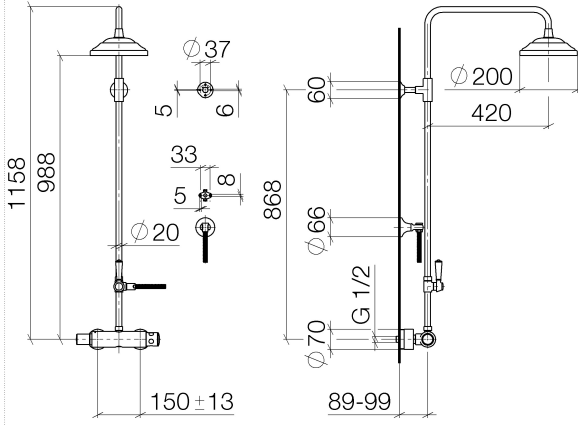

MADISON Showerpipe with shower thermostat without hand shower - Brushed Dark Platinum

MADISON

34 459 360

- shower with fixed riser projection 420mm
- rain shower Ø 200 mm
- rain shower with anti-scale system
- max. rainshower flow 14 l/min
- Function from: 8 l/min
- rotary diverter for fixed-riser shower/hand shower
- height of fittings up to rain shower (bottom edge) 985mm
- height of fittings up to top edge of elbow 1160mm
- two-part push-on rosette Ø 65 mm
- rosette for shower holder Ø 65mm
- rosette for wall mounting Ø 60mm
- gauge 150 mm - 13 mm
- metal shower hose 1250mm with integrated anti-twist protection
- 1/2" connection
- Pipe diameter 20 mm

This article does not include a hand shower!

Intrinsic protection against back flow.

NOTE: The handles must be ordered separately from the fittings!

	Brushed Dark Platinum	34 459 360-99
	Chrome	34 459 360-00
	Brushed Platinum	34 459 360-06
	Platinum	34 459 360-08
	Durabass (23kt Gold)	34 459 360-09
	Brushed Durabass (23kt Gold)	34 459 360-28

34 459 360
1:10

Flow rate chart

Codes & Standards

DIN 4109

ISO 3822

Ü-Zeichen

MADISON Showerpipe with shower thermostat without hand shower - Brushed
Dark Platinum

MADISON

No.	Item Number	Name	Quantity used	Delivery time
	04 12 05 038 01-99	shower	17	30