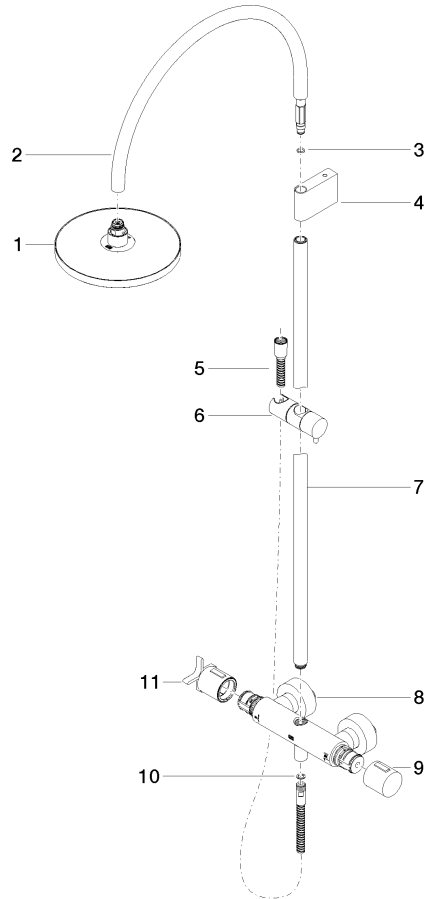

VAIA Shower pipe with shower thermostat without hand shower FlowReduce - Platinum

VAIA

34 459 809

- shower with fixed riser projection 452mm
- overhead shower: rain flow
- rain shower Ø 220 mm
- rain shower with anti-scale system
- max. rainshower flow 7 l/min
- Function from: 6 l/min
- rotary diverter with volume control and shut-off function
- slide-on rosettes Ø 70 mm
- height of fittings up to rain shower (bottom edge) 964mm
- height of fittings up to top edge of elbow 1267mm
- gauge 150 mm - 13 mm
- metal shower hose 1750mm with integrated anti-twist protection
- 1/2" connection
- slide bar
- Pipe diameter 23.5 mm
- This product can help a building meet the requirements of Green Building Rating Systems, e.g. LEED®, BREEAM®, DGNB
- WRAS 2204013

VAIA

34 459 809

mm [inches]

1:10

Flow rate chart

Codes & Standards

DIN 4109

EN 1717

ISO 3822

Scottish Water
Byelaws

UK Water Supply
Regulations

Ü-Zeichen

VAIA Shower pipe with shower thermostat without hand shower FlowReduce -
Platinum

VAIA

34 459 809
Certificates

WRAS_2204

LGA_38

Belgaqua_24-006-2

34 459 809

Parts for other
finishes can be found
here: [Chrome](#)

VAIA Shower pipe with shower thermostat without hand shower FlowReduce -
Platinum

VAIA

34 459 809

Spare parts list