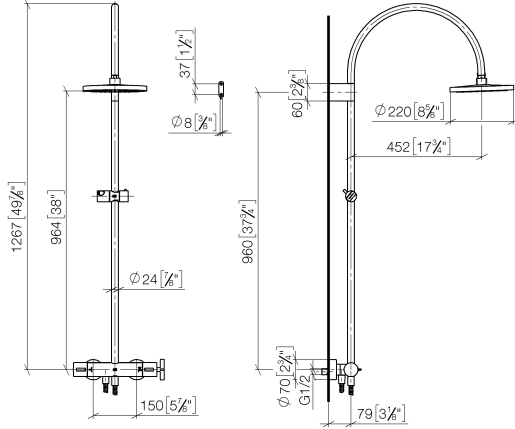

VAIA Shower pipe with shower thermostat without hand shower FlowReduce - Platinum

VAIA

34 459 809

- shower with fixed riser projection 452mm
- overhead shower: rain flow
- rain shower Ø 220 mm
- rain shower with anti-scale system
- max. rainshower flow 7 l/min
- Function from: 6 l/min
- rotary diverter with volume control and shut-off function
- slide-on rosettes Ø 70 mm
- height of fittings up to rain shower (bottom edge) 964mm
- height of fittings up to top edge of elbow 1267mm
- gauge 150 mm - 13 mm
- metal shower hose 1750mm with integrated anti-twist protection
- 1/2" connection
- slide bar
- Pipe diameter 23.5 mm
- This product can help a building meet the requirements of Green Building Rating Systems, e.g. LEED®, BREEAM®, DGNB
- WRAS 2204013

VAIA

34 459 809

mm [inches]

1:10

Flow rate chart

Codes & Standards

DIN 4109

EN 1717

No.	Item Number	Name	Quantity used	Delivery time
	90 12 05 092 20-08	shower	11	40