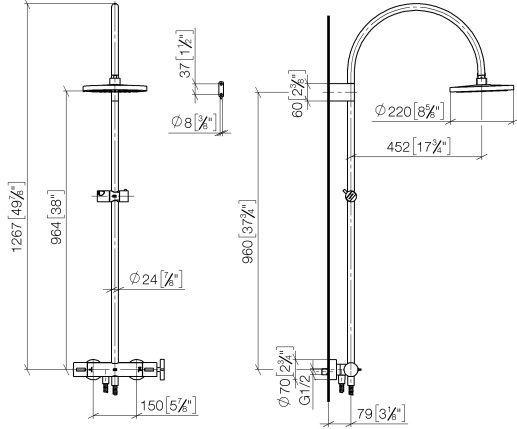

**VAIA Shower pipe with shower thermostat without hand shower FlowReduce -  
Dark Chrome**

VAIA

34 459 809

- shower with fixed riser projection 452mm
- overhead shower: rain flow
- rain shower Ø 220 mm
- rain shower with anti-scale system
- max. rainshower flow 7 l/min
- Function from: 6 l/min
- rotary diverter with volume control and shut-off function
- slide-on rosettes Ø 70 mm
- height of fittings up to rain shower (bottom edge) 964mm
- height of fittings up to top edge of elbow 1267mm
- gauge 150 mm - 13 mm
- metal shower hose 1750mm with integrated anti-twist protection
- 1/2" connection
- slide bar
- Pipe diameter 23.5 mm
- This product can help a building meet the requirements of Green Building Rating Systems, e.g. LEED®, BREEAM®, DGNB
- WRAS 2204013

VAIA

34 459 809

mm [inches]

1:10

**Flow rate chart**

**Codes & Standards**

DIN 4109

EN 1717