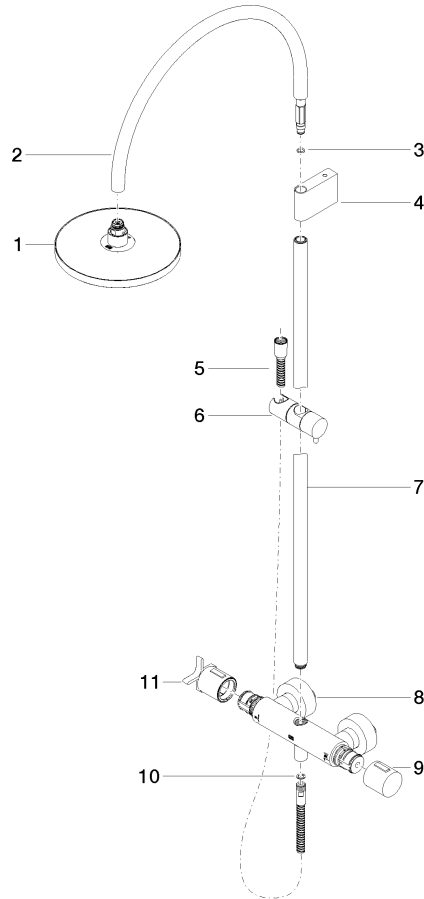

**VAIA Shower pipe with shower thermostat without hand shower FlowReduce -  
Dark Chrome**

VAIA

34 459 809

- shower with fixed riser projection 452mm
- overhead shower: rain flow
- rain shower Ø 220 mm
- rain shower with anti-scale system
- max. rainshower flow 7 l/min
- Function from: 6 l/min
- rotary diverter with volume control and shut-off function
- slide-on rosettes Ø 70 mm
- height of fittings up to rain shower (bottom edge) 964mm
- height of fittings up to top edge of elbow 1267mm
- gauge 150 mm - 13 mm
- metal shower hose 1750mm with integrated anti-twist protection
- 1/2" connection
- slide bar
- Pipe diameter 23.5 mm
- This product can help a building meet the requirements of Green Building Rating Systems, e.g. LEED®, BREEAM®, DGNB
- WRAS 2204013

VAIA

34 459 809

mm [inches]

1:10

**Flow rate chart**

**Codes & Standards**

DIN 4109

EN 1717

Certificates

---

WRAS\_2204

LGA\_38

Belgaqua\_24-006-2

VAIA Shower pipe with shower thermostat without hand shower FlowReduce -  
Dark Chrome

VAIA

34 459 809

Parts for other  
finishes can be found  
here: [Chrome](#)

VAIA Shower pipe with shower thermostat without hand shower FlowReduce -  
Dark Chrome

---

VAIA

34 459 809

**Spare parts list**

| No. | Item Number        | Name   | Quantity used | Delivery time |
|-----|--------------------|--------|---------------|---------------|
|     | 90 12 05 092 20-19 | shower | 11            | 20            |