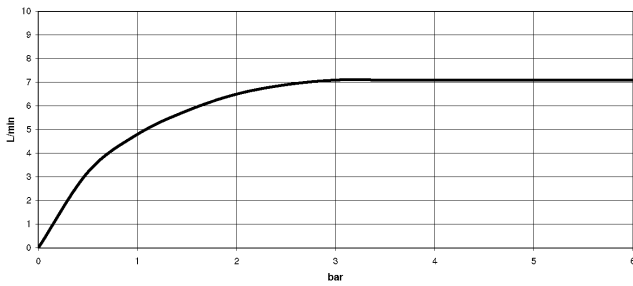

**VAIA Shower pipe with shower thermostat without hand shower FlowReduce -  
Dark Chrome**

VAIA

34 459 809

- shower with fixed riser projection 452mm
- overhead shower: rain flow
- rain shower Ø 220 mm
- rain shower with anti-scale system
- max. rainshower flow 7 l/min
- Function from: 6 l/min
- rotary diverter with volume control and shut-off function
- slide-on rosettes Ø 70 mm
- height of fittings up to rain shower (bottom edge) 964mm
- height of fittings up to top edge of elbow 1267mm
- gauge 150 mm - 13 mm
- metal shower hose 1750mm with integrated anti-twist protection
- 1/2" connection
- slide bar
- Pipe diameter 23.5 mm
- This product can help a building meet the requirements of Green Building Rating Systems, e.g. LEED®, BREEAM®, DGNB
- WRAS 2204013

VAIA

34 459 809

mm [inches]

1:10

**Flow rate chart**

**Codes & Standards**

DIN 4109

EN 1717