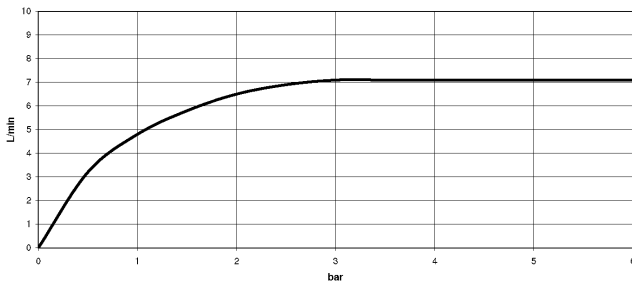

**VAIA Shower pipe with shower thermostat without hand shower FlowReduce -  
Brushed Champagne (22kt Gold)**

VAIA

34 459 809

- shower with fixed riser projection 452mm
- overhead shower: rain flow
- rain shower Ø 220 mm
- rain shower with anti-scale system
- max. rainshower flow 7 l/min
- Function from: 6 l/min
- rotary diverter with volume control and shut-off function
- slide-on rosettes Ø 70 mm
- height of fittings up to rain shower (bottom edge) 964mm
- height of fittings up to top edge of elbow 1267mm
- gauge 150 mm - 13 mm
- metal shower hose 1750mm with integrated anti-twist protection
- 1/2" connection
- slide bar
- Pipe diameter 23.5 mm
- This product can help a building meet the requirements of Green Building Rating Systems, e.g. LEED®, BREEAM®, DGNB
- WRAS 2204013

VAIA

34 459 809

mm [inches]

1:10

**Flow rate chart**

**Codes & Standards**

DIN 4109

EN 1717