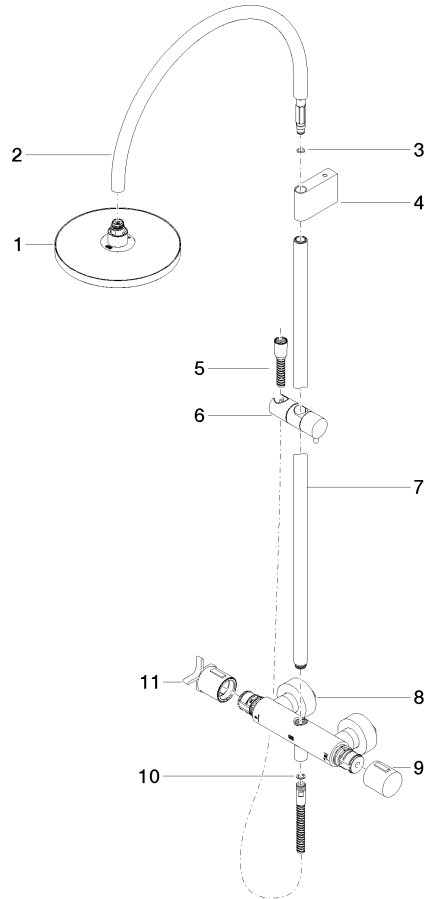

**VAIA Shower pipe with shower thermostat without hand shower FlowReduce -  
Brushed Champagne (22kt Gold)**

VAIA

34 459 809

- shower with fixed riser projection 452mm
- overhead shower: rain flow
- rain shower Ø 220 mm
- rain shower with anti-scale system
- max. rainshower flow 7 l/min
- Function from: 6 l/min
- rotary diverter with volume control and shut-off function
- slide-on rosettes Ø 70 mm
- height of fittings up to rain shower (bottom edge) 964mm
- height of fittings up to top edge of elbow 1267mm
- gauge 150 mm - 13 mm
- metal shower hose 1750mm with integrated anti-twist protection
- 1/2" connection
- slide bar
- Pipe diameter 23.5 mm
- This product can help a building meet the requirements of Green Building Rating Systems, e.g. LEED®, BREEAM®, DGNB
- WRAS 2204013

VAIA

34 459 809

mm [inches]

1:10

**Flow rate chart**

**Codes & Standards**

DIN 4109

EN 1717

Certificates

---

WRAS\_2204

LGA\_38

Belgaqua\_24-006-2

VAIA Shower pipe with shower thermostat without hand shower FlowReduce -  
Brushed Champagne (22kt Gold)

VAIA

34 459 809

Parts for other  
finishes can be found  
here: [Chrome](#)

VAIA Shower pipe with shower thermostat without hand shower FlowReduce -  
Brushed Champagne (22kt Gold)

---

VAIA

34 459 809

**Spare parts list**