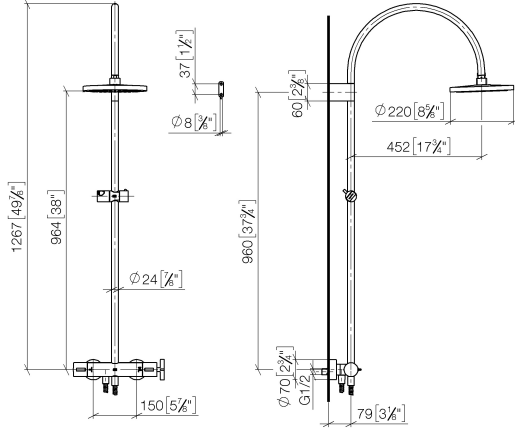

**VAIA Shower pipe with shower thermostat without hand shower FlowReduce -  
Brushed Champagne (22kt Gold)**

VAIA

34 459 809

- shower with fixed riser projection 452mm
- overhead shower: rain flow
- rain shower Ø 220 mm
- rain shower with anti-scale system
- max. rainshower flow 7 l/min
- Function from: 6 l/min
- rotary diverter with volume control and shut-off function
- slide-on rosettes Ø 70 mm
- height of fittings up to rain shower (bottom edge) 964mm
- height of fittings up to top edge of elbow 1267mm
- gauge 150 mm - 13 mm
- metal shower hose 1750mm with integrated anti-twist protection
- 1/2" connection
- slide bar
- Pipe diameter 23.5 mm
- This product can help a building meet the requirements of Green Building Rating Systems, e.g. LEED®, BREEAM®, DGNB
- WRAS 2204013

VAIA

34 459 809

mm [inches]

1:10

**Flow rate chart**

**Codes & Standards**

DIN 4109

EN 1717