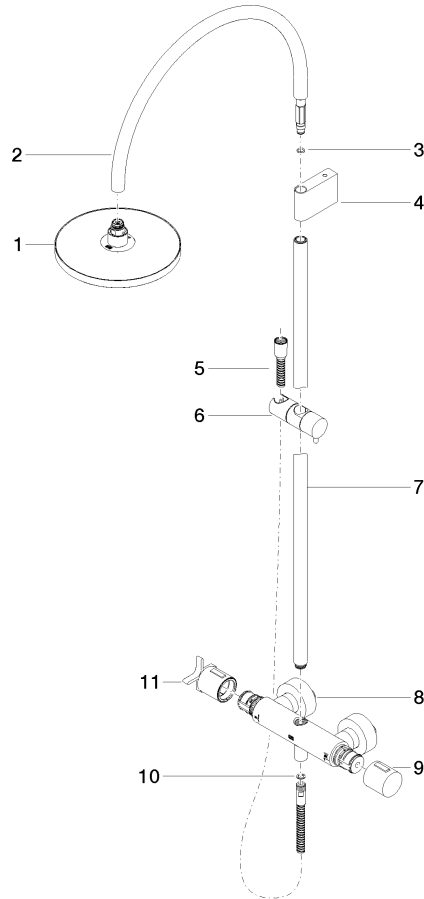

**VAIA Shower pipe with shower thermostat without hand shower FlowReduce -
Brushed Dark Platinum**

VAIA

34 459 809

- shower with fixed riser projection 452mm
- overhead shower: rain flow
- rain shower Ø 220 mm
- rain shower with anti-scale system
- max. rainshower flow 7 l/min
- Function from: 6 l/min
- rotary diverter with volume control and shut-off function
- slide-on rosettes Ø 70 mm
- height of fittings up to rain shower (bottom edge) 964mm
- height of fittings up to top edge of elbow 1267mm
- gauge 150 mm - 13 mm
- metal shower hose 1750mm with integrated anti-twist protection
- 1/2" connection
- slide bar
- Pipe diameter 23.5 mm
- This product can help a building meet the requirements of Green Building Rating Systems, e.g. LEED®, BREEAM®, DGNB
- WRAS 2204013

VAIA

34 459 809

mm [inches]

1:10

Flow rate chart

Codes & Standards

DIN 4109

EN 1717

WRAS_2204

LGA_38

Belgaqua_24-006-2

VAIA Shower pipe with shower thermostat without hand shower FlowReduce -
Brushed Dark Platinum

VAIA

34 459 809

Parts for other
finishes can be found
here: [Chrome](#)

VAIA Shower pipe with shower thermostat without hand shower FlowReduce -
Brushed Dark Platinum

VAIA

34 459 809

Spare parts list

No.	Item Number	Name	Quantity used	Delivery time
	90 12 05 092 20-99	shower	11	30