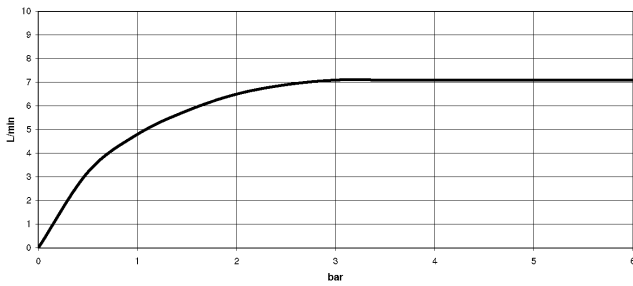

**VAIA Shower pipe with shower thermostat without hand shower FlowReduce -
Brushed Dark Platinum**

VAIA

34 459 809

- shower with fixed riser projection 452mm
- overhead shower: rain flow
- rain shower Ø 220 mm
- rain shower with anti-scale system
- max. rainshower flow 7 l/min
- Function from: 6 l/min
- rotary diverter with volume control and shut-off function
- slide-on rosettes Ø 70 mm
- height of fittings up to rain shower (bottom edge) 964mm
- height of fittings up to top edge of elbow 1267mm
- gauge 150 mm - 13 mm
- metal shower hose 1750mm with integrated anti-twist protection
- 1/2" connection
- slide bar
- Pipe diameter 23.5 mm
- This product can help a building meet the requirements of Green Building Rating Systems, e.g. LEED®, BREEAM®, DGNB
- WRAS 2204013

VAIA

34 459 809

mm [inches]

1:10

Flow rate chart

Codes & Standards

DIN 4109

EN 1717