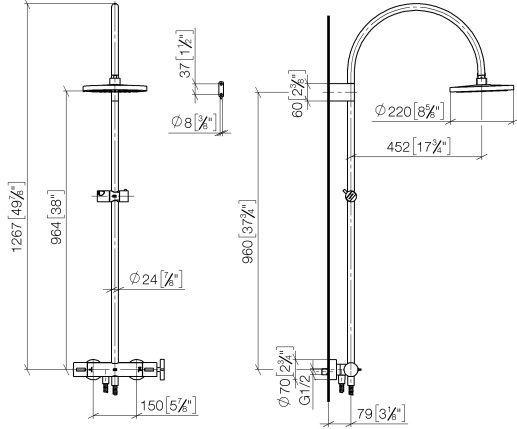

**VAIA Shower pipe with shower thermostat without hand shower FlowReduce -
Brushed Dark Platinum**

VAIA

34 459 809

- shower with fixed riser projection 452mm
- overhead shower: rain flow
- rain shower Ø 220 mm
- rain shower with anti-scale system
- max. rainshower flow 7 l/min
- Function from: 6 l/min
- rotary diverter with volume control and shut-off function
- slide-on rosettes Ø 70 mm
- height of fittings up to rain shower (bottom edge) 964mm
- height of fittings up to top edge of elbow 1267mm
- gauge 150 mm - 13 mm
- metal shower hose 1750mm with integrated anti-twist protection
- 1/2" connection
- slide bar
- Pipe diameter 23.5 mm
- This product can help a building meet the requirements of Green Building Rating Systems, e.g. LEED®, BREEAM®, DGNB
- WRAS 2204013

VAIA

34 459 809

mm [inches]

1:10

Flow rate chart

Codes & Standards

DIN 4109

EN 1717