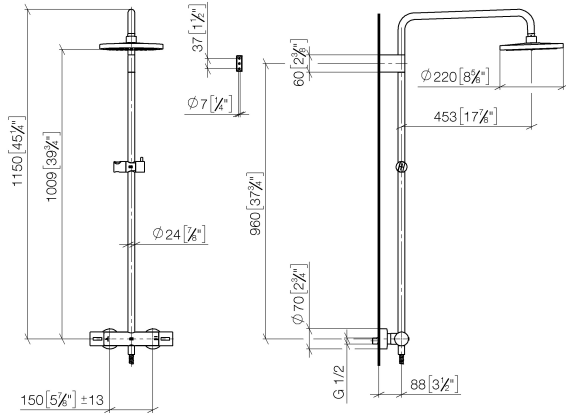

**Showerpipe with shower thermostat without hand shower FlowReduce -
Brushed Platinum**

IMO

34 459 979

Fits: IMO, LULU, TARA, LISSÉ, VAIA, META

- shower with fixed riser projection 453mm
- overhead shower: rain flow
- rain shower Ø 220 mm
- rain shower with anti-scale system
- max. rainshower flow 7 l/min
- rotary diverter with volume control and shut-off function
- slide-on rosettes Ø 70 mm
- height of fittings up to rain shower (bottom edge) 1009mm
- height of fittings up to top edge of elbow 1150mm
- gauge 150 mm - 13 mm
- metal shower hose 1750mm with integrated anti-twist protection
- 1/2" connection
- slide bar
- Pipe diameter 23.5 mm
- quick clearing
- This product can help a building meet the requirements of Green Building Rating Systems, e.g. LEED®, BREEAM®, DGNB
- WRAS 2204013

**Showerpipe with shower thermostat without hand shower FlowReduce -
Brushed Platinum**

34 459 979
mm [inches]
1:10

Flow rate chart

Codes & Standards

DIN 4109

EN 1111

EN 1717

ISO 3822