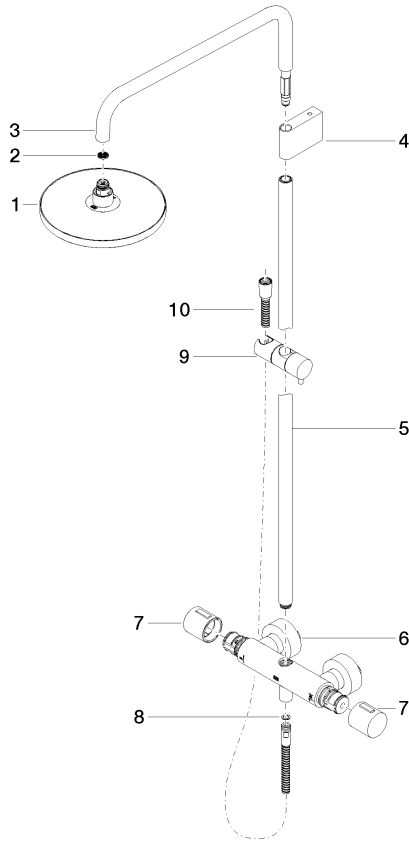

**Showerpipe with shower thermostat without hand shower FlowReduce -
Brushed Platinum**

IMO

34 459 979

Fits: IMO, LULU, TARA, LISSÉ, VAIA, META

- shower with fixed riser projection 453mm
- overhead shower: rain flow
- rain shower Ø 220 mm
- rain shower with anti-scale system
- max. rainshower flow 7 l/min
- rotary diverter with volume control and shut-off function
- slide-on rosettes Ø 70 mm
- height of fittings up to rain shower (bottom edge) 1009mm
- height of fittings up to top edge of elbow 1150mm
- gauge 150 mm - 13 mm
- metal shower hose 1750mm with integrated anti-twist protection
- 1/2" connection
- slide bar
- Pipe diameter 23.5 mm
- quick clearing
- This product can help a building meet the requirements of Green Building Rating Systems, e.g. LEED®, BREEAM®, DGNB
- WRAS 2204013

**Showerpipe with shower thermostat without hand shower FlowReduce -
Brushed Platinum**

34 459 979
mm [inches]
1:10

Flow rate chart

Codes & Standards

DIN 4109

EN 1111

EN 1717

ISO 3822

DVGW_DW-
6509DN0

Belgaqua_21-032-2 LGA_38

Showerpipe with shower thermostat without hand shower FlowReduce - Brushed Platinum

34 459 979

Product version from 4/1/2024

Parts for other
finishes can be found
here: [Chrome](#)

Showerpipe with shower thermostat without hand shower FlowReduce -
Brushed Platinum

IMO

34 459 979

Spare parts list

Product version from 4/1/2024

No.	Item Number	Name	Quantity used	Delivery time
	90 12 05 092 20-06	shower	11	10