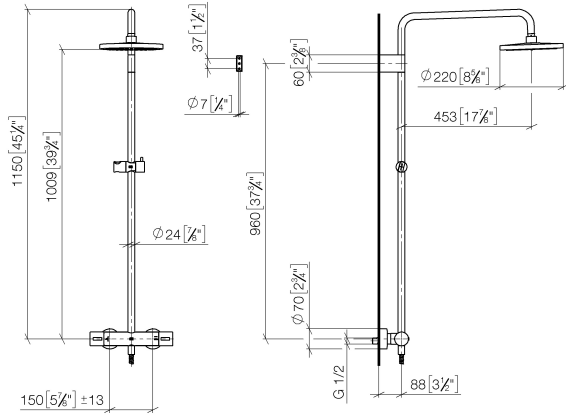

**Showerpipe with shower thermostat without hand shower FlowReduce -  
Platinum**

IMO

34 459 979

Fits: IMO, LULU, TARA, LISSÉ, VAIA, META

- shower with fixed riser projection 453mm
- overhead shower: rain flow
- rain shower Ø 220 mm
- rain shower with anti-scale system
- max. rainshower flow 7 l/min
- rotary diverter with volume control and shut-off function
- slide-on rosettes Ø 70 mm
- height of fittings up to rain shower (bottom edge) 1009mm
- height of fittings up to top edge of elbow 1150mm
- gauge 150 mm - 13 mm
- metal shower hose 1750mm with integrated anti-twist protection
- 1/2" connection
- slide bar
- Pipe diameter 23.5 mm
- quick clearing
- This product can help a building meet the requirements of Green Building Rating Systems, e.g. LEED®, BREEAM®, DGNB
- WRAS 2204013

**Showerpipe with shower thermostat without hand shower FlowReduce -  
Platinum**

34 459 979  
mm [inches]  
1:10

**Flow rate chart**

**Codes & Standards**

DIN 4109

EN 1111

EN 1717

ISO 3822