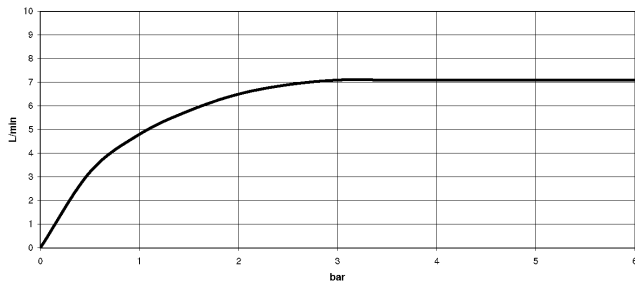

**Showerpipe with shower thermostat without hand shower FlowReduce -  
Platinum**

34 459 979  
mm [inches]  
1:10

**Flow rate chart**

**Codes & Standards**

DIN 4109

EN 1111

EN 1717

ISO 3822