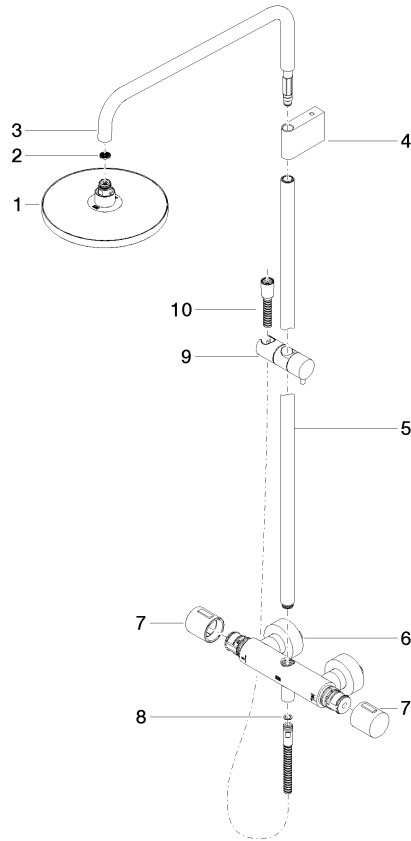

**Showerpipe with shower thermostat without hand shower FlowReduce -  
Platinum**

IMO

34 459 979

Fits: IMO, LULU, TARA, LISSÉ, VAIA, META

- shower with fixed riser projection 453mm
- overhead shower: rain flow
- rain shower Ø 220 mm
- rain shower with anti-scale system
- max. rainshower flow 7 l/min
- rotary diverter with volume control and shut-off function
- slide-on rosettes Ø 70 mm
- height of fittings up to rain shower (bottom edge) 1009mm
- height of fittings up to top edge of elbow 1150mm
- gauge 150 mm - 13 mm
- metal shower hose 1750mm with integrated anti-twist protection
- 1/2" connection
- slide bar
- Pipe diameter 23.5 mm
- quick clearing
- This product can help a building meet the requirements of Green Building Rating Systems, e.g. LEED®, BREEAM®, DGNB
- WRAS 2204013

**Showerpipe with shower thermostat without hand shower FlowReduce -  
Platinum**

34 459 979  
mm [inches]  
1:10

**Flow rate chart**

**Codes & Standards**

DIN 4109

EN 1111

EN 1717

ISO 3822

# Showerpipe with shower thermostat without hand shower FlowReduce - Platinum

34 459 979

**Product version from 4/1/2024**

Parts for other  
finishes can be found  
here: [Chrome](#)

Showerpipe with shower thermostat without hand shower FlowReduce -  
Platinum

IMO

34 459 979

**Spare parts list**

**Product version from 4/1/2024**

No.	Item Number	Name	Quantity used	Delivery time
	90 12 05 092 20-08	shower	11	40