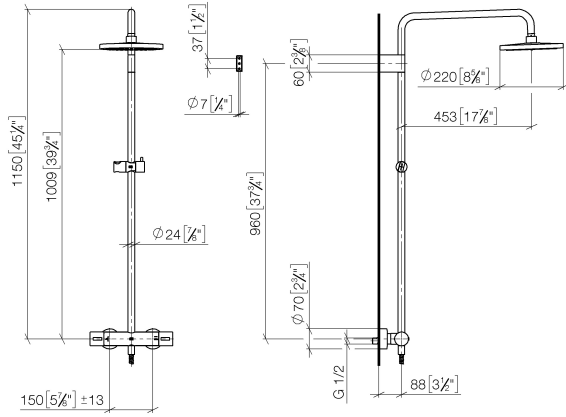

## Showerpipe with shower thermostat without hand shower FlowReduce - Light Gold

IMO

34 459 979

Fits: IMO, LULU, TARA, LISSÉ, VAIA, META

- shower with fixed riser projection 453mm
- overhead shower: rain flow
- rain shower Ø 220 mm
- rain shower with anti-scale system
- max. rainshower flow 7 l/min
- rotary diverter with volume control and shut-off function
- slide-on rosettes Ø 70 mm
- height of fittings up to rain shower (bottom edge) 1009mm
- height of fittings up to top edge of elbow 1150mm
- gauge 150 mm - 13 mm
- metal shower hose 1750mm with integrated anti-twist protection
- 1/2" connection
- slide bar
- Pipe diameter 23.5 mm
- quick clearing
- This product can help a building meet the requirements of Green Building Rating Systems, e.g. LEED®, BREEAM®, DGNB
- WRAS 2204013

**Showerpipe with shower thermostat without hand shower FlowReduce - Light Gold**

34 459 979  
mm [inches]  
1:10

**Flow rate chart**

**Codes & Standards**

DIN 4109

ISO 3822

Scottish Water  
Byelaws

UK Water Supply  
Regulations