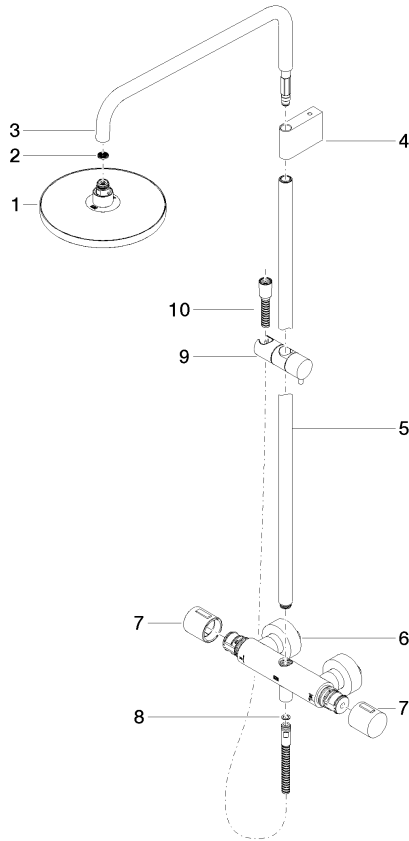

**Showerpipe with shower thermostat without hand shower FlowReduce -
Brushed Light Gold**

IMO

34 459 979

Fits: IMO, LULU, TARA, LISSÉ, VAIA, META

- shower with fixed riser projection 453mm
- overhead shower: rain flow
- rain shower Ø 220 mm
- rain shower with anti-scale system
- max. rainshower flow 7 l/min
- rotary diverter with volume control and shut-off function
- slide-on rosettes Ø 70 mm
- height of fittings up to rain shower (bottom edge) 1009mm
- height of fittings up to top edge of elbow 1150mm
- gauge 150 mm - 13 mm
- metal shower hose 1750mm with integrated anti-twist protection
- 1/2" connection
- slide bar
- Pipe diameter 23.5 mm
- quick clearing
- This product can help a building meet the requirements of Green Building Rating Systems, e.g. LEED®, BREEAM®, DGNB
- WRAS 2204013

	Hand shower - Brushed Light Gold	28 017 979-27
---	---	---------------

**Showerpipe with shower thermostat without hand shower FlowReduce -
Brushed Light Gold**

34 459 979
mm [inches]
1:10

Flow rate chart

34 459 979

Certificates

WRAS_2204

LGA_38

Showerpipe with shower thermostat without hand shower FlowReduce - Brushed Light Gold

IMO

34 459 979

Product version from 4/1/2024

Parts for other
finishes can be found
here: [Chrome](#)

Showerpipe with shower thermostat without hand shower FlowReduce -
Brushed Light Gold

IMO

34 459 979

Spare parts list

Product version from 4/1/2024

No.	Item Number	Name	Quantity used	Delivery time
	90 12 05 092 20-27	shower	11	30