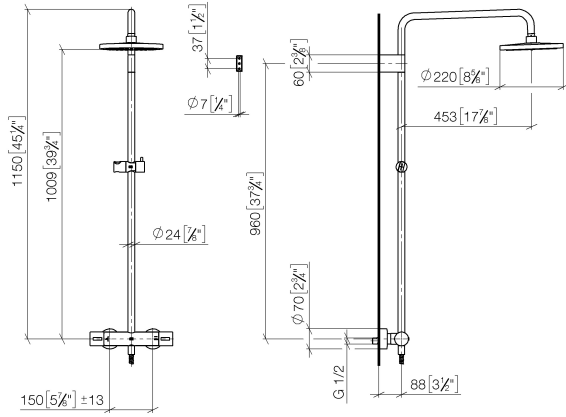

**Showerpipe with shower thermostat without hand shower FlowReduce -
Brushed Light Gold**

IMO

34 459 979

Fits: IMO, LULU, TARA, LISSÉ, VAIA, META

- shower with fixed riser projection 453mm
- overhead shower: rain flow
- rain shower Ø 220 mm
- rain shower with anti-scale system
- max. rainshower flow 7 l/min
- rotary diverter with volume control and shut-off function
- slide-on rosettes Ø 70 mm
- height of fittings up to rain shower (bottom edge) 1009mm
- height of fittings up to top edge of elbow 1150mm
- gauge 150 mm - 13 mm
- metal shower hose 1750mm with integrated anti-twist protection
- 1/2" connection
- slide bar
- Pipe diameter 23.5 mm
- quick clearing
- This product can help a building meet the requirements of Green Building Rating Systems, e.g. LEED®, BREEAM®, DGNB
- WRAS 2204013

	Hand shower - Brushed Light Gold	28 017 979-27
---	---	---------------

**Showerpipe with shower thermostat without hand shower FlowReduce -
Brushed Light Gold**

34 459 979
mm [inches]
1:10

Flow rate chart