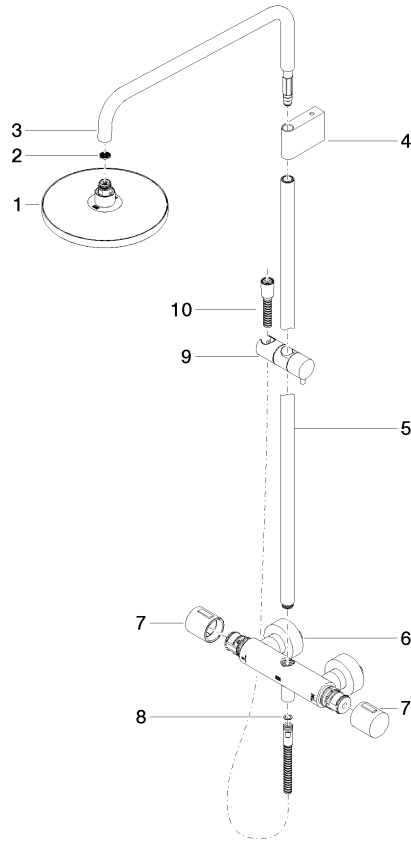

**Showerpipe with shower thermostat without hand shower FlowReduce -
Brushed Durabronze (23kt Gold)**

IMO

34 459 979

Fits: IMO, LULU, TARA, LISSÉ, VAIA, META

- shower with fixed riser projection 453mm
- overhead shower: rain flow
- rain shower Ø 220 mm
- rain shower with anti-scale system
- max. rainshower flow 7 l/min
- rotary diverter with volume control and shut-off function
- slide-on rosettes Ø 70 mm
- height of fittings up to rain shower (bottom edge) 1009mm
- height of fittings up to top edge of elbow 1150mm
- gauge 150 mm - 13 mm
- metal shower hose 1750mm with integrated anti-twist protection
- 1/2" connection
- slide bar
- Pipe diameter 23.5 mm
- quick clearing
- This product can help a building meet the requirements of Green Building Rating Systems, e.g. LEED®, BREEAM®, DGNB
- WRAS 2204013

34 459 979
mm [inches]
1:10

Flow rate chart

Codes & Standards

DIN 4109

EN 1111

EN 1717

ISO 3822

Scottish Water
Byelaws

UK Water Supply
Regulations

Ü-Zeichen

Showerpipe with shower thermostat without hand shower FlowReduce -
Brushed Durabronz (23kt Gold)

IMO

34 459 979

Certificates

WRAS_2204

DVGW_DW-
6509DN0

Showerpipe with shower thermostat without hand shower FlowReduce -
Brushed Durabrass (23kt Gold)

IMO

34 459 979

Spare parts list

Product version from 4/1/2024

No.	Item Number	Name	Quantity used	Delivery time
	90 12 05 092 20-28	shower	11	20