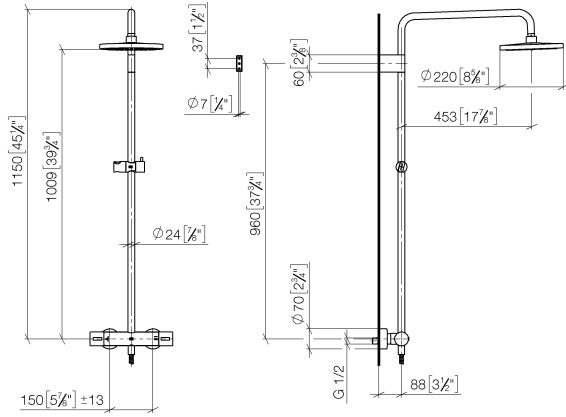

**Showerpipe with shower thermostat without hand shower FlowReduce -
Brushed Durabronze (23kt Gold)**

IMO

34 459 979

Fits: IMO, LULU, TARA, LISSÉ, VAIA, META

- shower with fixed riser projection 453mm
- overhead shower: rain flow
- rain shower Ø 220 mm
- rain shower with anti-scale system
- max. rainshower flow 7 l/min
- rotary diverter with volume control and shut-off function
- slide-on rosettes Ø 70 mm
- height of fittings up to rain shower (bottom edge) 1009mm
- height of fittings up to top edge of elbow 1150mm
- gauge 150 mm - 13 mm
- metal shower hose 1750mm with integrated anti-twist protection
- 1/2" connection
- slide bar
- Pipe diameter 23.5 mm
- quick clearing
- This product can help a building meet the requirements of Green Building Rating Systems, e.g. LEED®, BREEAM®, DGNB
- WRAS 2204013

34 459 979
mm [inches]
1:10

Flow rate chart

Codes & Standards

DIN 4109

EN 1111

EN 1717

ISO 3822

Scottish Water
Byelaws