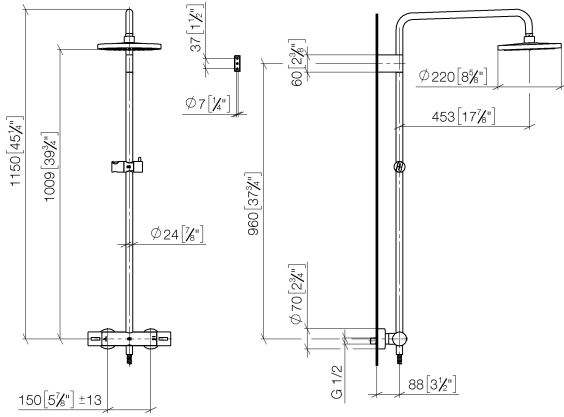

**Showerpipe with shower thermostat without hand shower FlowReduce -
Brushed Bronze**

IMO

34 459 979

Fits: IMO, LULU, TARA, LISSÉ, VAIA, META

- shower with fixed riser projection 453mm
- overhead shower: rain flow
- rain shower Ø 220 mm
- rain shower with anti-scale system
- max. rainshower flow 7 l/min
- rotary diverter with volume control and shut-off function
- slide-on rosettes Ø 70 mm
- height of fittings up to rain shower (bottom edge) 1009mm
- height of fittings up to top edge of elbow 1150mm
- gauge 150 mm - 13 mm
- metal shower hose 1750mm with integrated anti-twist protection
- 1/2" connection
- slide bar
- Pipe diameter 23.5 mm
- quick clearing
- This product can help a building meet the requirements of Green Building Rating Systems, e.g. LEED®, BREEAM®, DGNB
- WRAS 2204013

34 459 979
mm [inches]
1:10

Flow rate chart

Codes & Standards

DIN 4109

ISO 3822

Scottish Water
Byelaws

UK Water Supply
Regulations

Ü-Zeichen