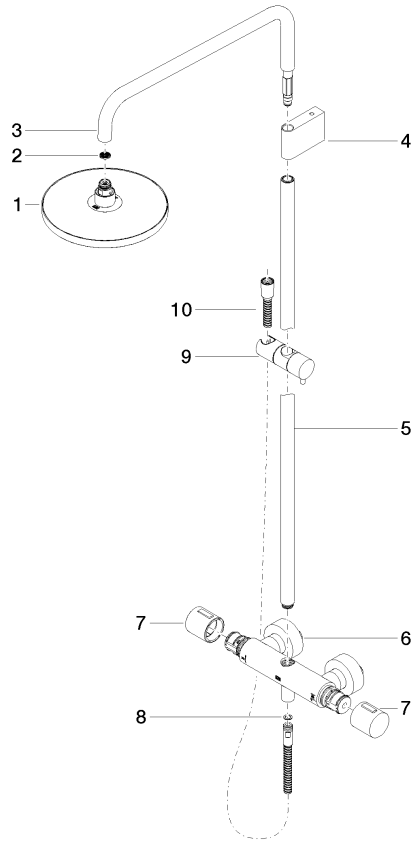

**Showerpipe with shower thermostat without hand shower FlowReduce -
Brushed Bronze**

IMO

34 459 979

Fits: IMO, LULU, TARA, LISSÉ, VAIA, META

- shower with fixed riser projection 453mm
- overhead shower: rain flow
- rain shower Ø 220 mm
- rain shower with anti-scale system
- max. rainshower flow 7 l/min
- rotary diverter with volume control and shut-off function
- slide-on rosettes Ø 70 mm
- height of fittings up to rain shower (bottom edge) 1009mm
- height of fittings up to top edge of elbow 1150mm
- gauge 150 mm - 13 mm
- metal shower hose 1750mm with integrated anti-twist protection
- 1/2" connection
- slide bar
- Pipe diameter 23.5 mm
- quick clearing
- This product can help a building meet the requirements of Green Building Rating Systems, e.g. LEED®, BREEAM®, DGNB
- WRAS 2204013

34 459 979
mm [inches]
1:10

Flow rate chart

Codes & Standards

DIN 4109

ISO 3822

Scottish Water
Byelaws

UK Water Supply
Regulations

Ü-Zeichen

Showerpipe with shower thermostat without hand shower FlowReduce -
Brushed Bronze

IMO

34 459 979

Certificates

WRAS_2204

LGA_38

Showerpipe with shower thermostat without hand shower FlowReduce -
Brushed Bronze

34 459 979

Product version from 4/1/2024

Parts for other
finishes can be found
here: [Chrome](#)

Showerpipe with shower thermostat without hand shower FlowReduce -
Brushed Bronze

IMO

34 459 979

Spare parts list