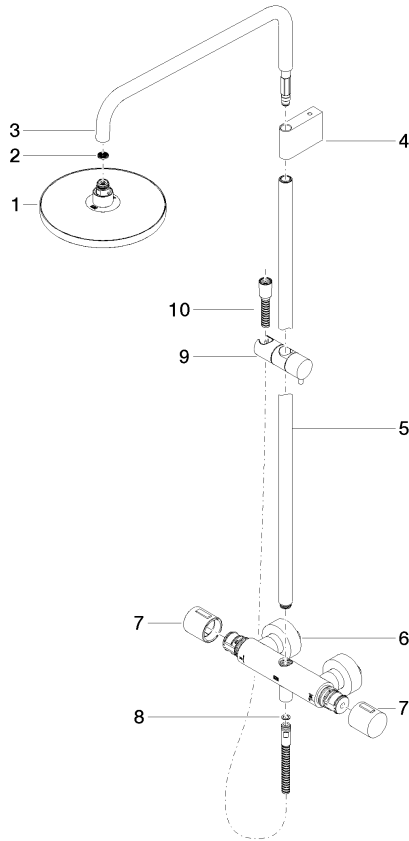

**Showerpipe with shower thermostat without hand shower FlowReduce -  
Brushed Champagne (22kt Gold)**

IMO

34 459 979

Fits: IMO, LULU, TARA, LISSÉ, VAIA, META

- shower with fixed riser projection 453mm
- overhead shower: rain flow
- rain shower Ø 220 mm
- rain shower with anti-scale system
- max. rainshower flow 7 l/min
- rotary diverter with volume control and shut-off function
- slide-on rosettes Ø 70 mm
- height of fittings up to rain shower (bottom edge) 1009mm
- height of fittings up to top edge of elbow 1150mm
- gauge 150 mm - 13 mm
- metal shower hose 1750mm with integrated anti-twist protection
- 1/2" connection
- slide bar
- Pipe diameter 23.5 mm
- quick clearing
- This product can help a building meet the requirements of Green Building Rating Systems, e.g. LEED®, BREEAM®, DGNB
- WRAS 2204013

**Showerpipe with shower thermostat without hand shower FlowReduce -  
Brushed Champagne (22kt Gold)**

34 459 979  
mm [inches]  
1:10

**Flow rate chart**

**Codes & Standards**

DIN 4109

EN 1111

ISO 3822

Scottish Water  
Byelaws

Showerpipe with shower thermostat without hand shower FlowReduce -  
Brushed Champagne (22kt Gold)

---

IMO

34 459 979

**Spare parts list**

**Product version from 4/1/2024**

| No. | Item Number        | Name   | Quantity used | Delivery time |
|-----|--------------------|--------|---------------|---------------|
|     | 90 12 05 092 20-46 | shower | 11            | 30            |