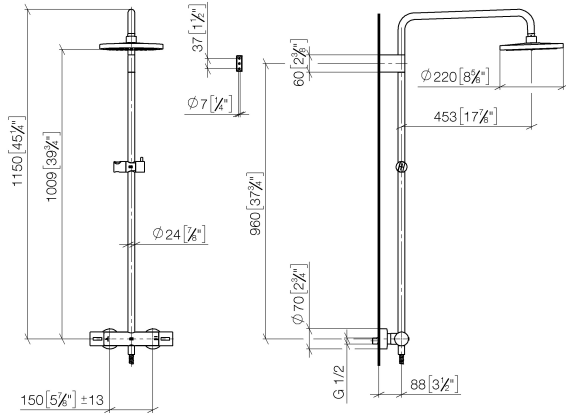

**Showerpipe with shower thermostat without hand shower FlowReduce -  
Brushed Champagne (22kt Gold)**

IMO

34 459 979

Fits: IMO, LULU, TARA, LISSÉ, VAIA, META

- shower with fixed riser projection 453mm
- overhead shower: rain flow
- rain shower Ø 220 mm
- rain shower with anti-scale system
- max. rainshower flow 7 l/min
- rotary diverter with volume control and shut-off function
- slide-on rosettes Ø 70 mm
- height of fittings up to rain shower (bottom edge) 1009mm
- height of fittings up to top edge of elbow 1150mm
- gauge 150 mm - 13 mm
- metal shower hose 1750mm with integrated anti-twist protection
- 1/2" connection
- slide bar
- Pipe diameter 23.5 mm
- quick clearing
- This product can help a building meet the requirements of Green Building Rating Systems, e.g. LEED®, BREEAM®, DGNB
- WRAS 2204013

**Showerpipe with shower thermostat without hand shower FlowReduce -  
Brushed Champagne (22kt Gold)**

34 459 979  
mm [inches]  
1:10

**Flow rate chart**

**Codes & Standards**

DIN 4109

EN 1111

ISO 3822

Scottish Water  
Byelaws

Showerpipe with shower thermostat without hand shower FlowReduce -  
Brushed Champagne (22kt Gold)

---

IMO

34 459 979

**Spare parts list**

**Product version from 4/1/2024**

| No. | Item Number        | Name   | Quantity used | Delivery time |
|-----|--------------------|--------|---------------|---------------|
|     | 90 12 05 092 20-46 | shower | 11            | 30            |