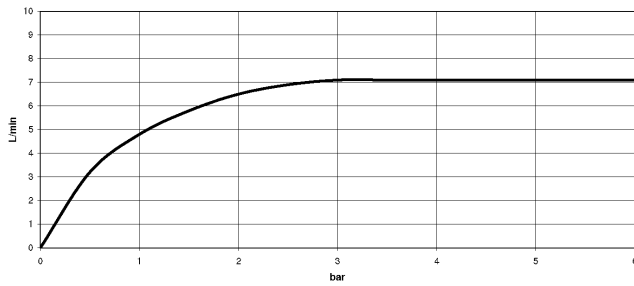

**Showerpipe with shower thermostat without hand shower FlowReduce -  
Brushed Champagne (22kt Gold)**

IMO

34 459 979

Fits: IMO, LULU, TARA, LISSÉ, VAIA, META

- shower with fixed riser projection 453mm
- overhead shower: rain flow
- rain shower Ø 220 mm
- rain shower with anti-scale system
- max. rainshower flow 7 l/min
- rotary diverter with volume control and shut-off function
- slide-on rosettes Ø 70 mm
- height of fittings up to rain shower (bottom edge) 1009mm
- height of fittings up to top edge of elbow 1150mm
- gauge 150 mm - 13 mm
- metal shower hose 1750mm with integrated anti-twist protection
- 1/2" connection
- slide bar
- Pipe diameter 23.5 mm
- quick clearing
- This product can help a building meet the requirements of Green Building Rating Systems, e.g. LEED®, BREEAM®, DGNB
- WRAS 2204013

**Showerpipe with shower thermostat without hand shower FlowReduce -  
Brushed Champagne (22kt Gold)**

34 459 979  
mm [inches]  
1:10

**Flow rate chart**

**Codes & Standards**

DIN 4109

EN 1111

ISO 3822

Scottish Water  
Byelaws