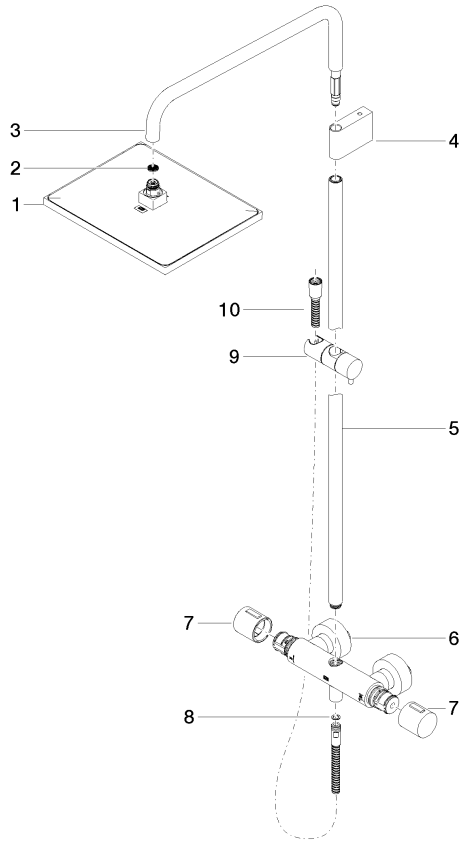

34 459 980

Fits: IMO, MEM, CL.1, CYO

- shower with fixed riser projection 453mm
- overhead shower: rain flow
- rain shower 300 x 240mm
- rain shower with anti-scale system
- max. rainshower flow 20 l/min
- Function from: 12 l/min
- rotary diverter with volume control and shut-off function
- slide-on rosettes Ø 70 mm
- height of fittings up to rain shower (bottom edge) 1009mm
- height of fittings up to top edge of elbow 1150mm
- gauge 150 mm - 13 mm
- metal shower hose 1750mm with integrated anti-twist protection
- 1/2" connection
- slide bar
- Pipe diameter 23.5 mm
- quick clearing
- WRAS 2204013

34 459 980

mm [inches]
1:10

Flow rate chart

Codes & Standards

DIN 4109

EN 1717

ISO 3822

Scottish Water
Byelaws

UK Water Supply
Regulations

Ü-Zeichen

Showerpipe with shower thermostat without hand shower - Platinum

IMO

34 459 980

Certificates

WRAS_2204

LGA_38

Belgaqua_21-032-2

34 459 980

Product version from 6/1/2024

Parts for other finishes can be found here: [Chrome](#)

Showerpipe with shower thermostat without hand shower - Platinum

IMO

34 459 980

Spare parts list